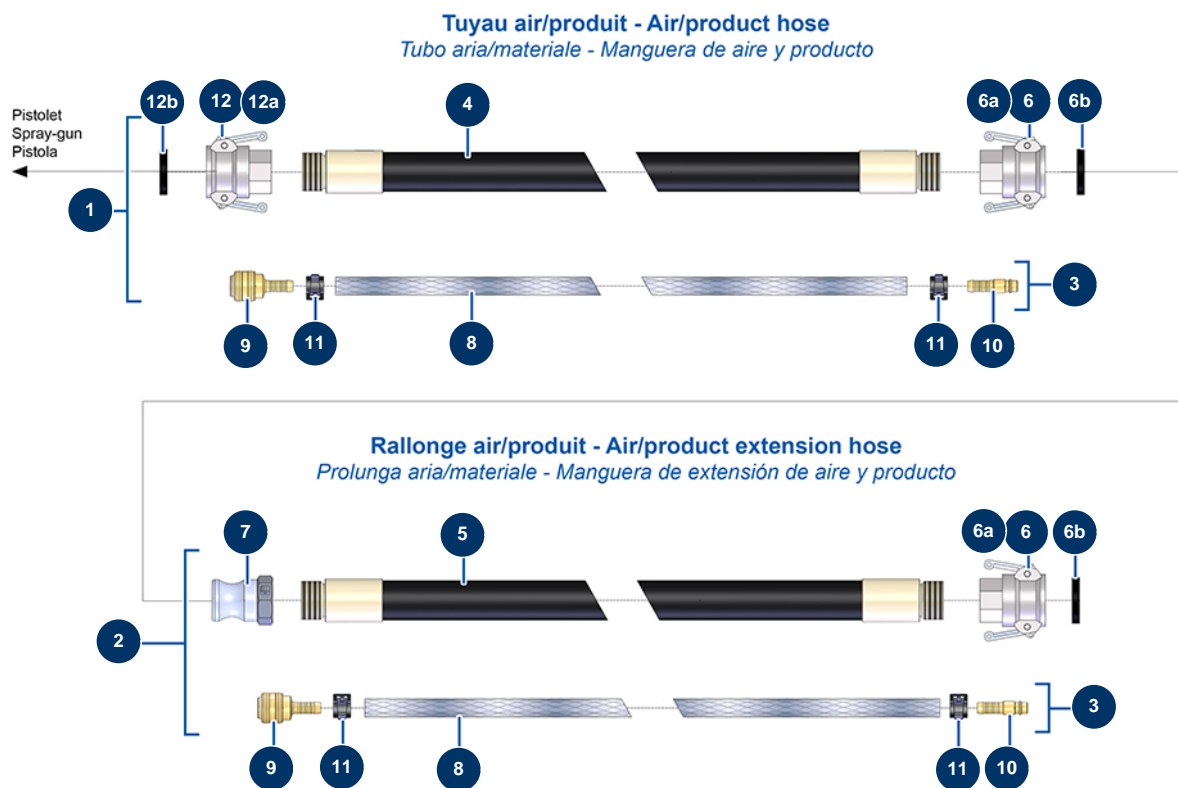

DROPPRO 4P spraying machine - Hoses and extensions

Détails des pièces

Pos.	Référence	Désignation
1	50029	ø 19 x 5 metres air product hose 4 P
2	50046	Air-product extension Ø25 x 5 m
3	91062	Complete air hose for lance 5,25 m 4P
4	50004	19 x 5 m product hose outer threaded 1"x3/4" for 4P without couplers
5	50010	25 x 5 m product hose outer threaded 1"
6	70007	1" camlock alu coupling, inner threaded 1" for 6, 8, 14 & 24P
6a	90689	1" cam coupler
6b	70014	1" cam coupler gasket
7	70002	1" inner threaded adapter for 4 to 14P
8	50003	Clear braided PVC hose Ø 10 x 16 by the metre
9	70004	Female quick fit coupling with corrugated shank of 9
10	70018	Corrugate male quick fit coupling of 9
11	12218	Spring collar Ø 15

Pos.	Référence	Désignation
12	70001	3/4" camlock alu coupling, inner threaded 3/4" for 4 & 6P
12a	90690	3/4" cam coupler
12b	70013	3/4" cam coupler gasket