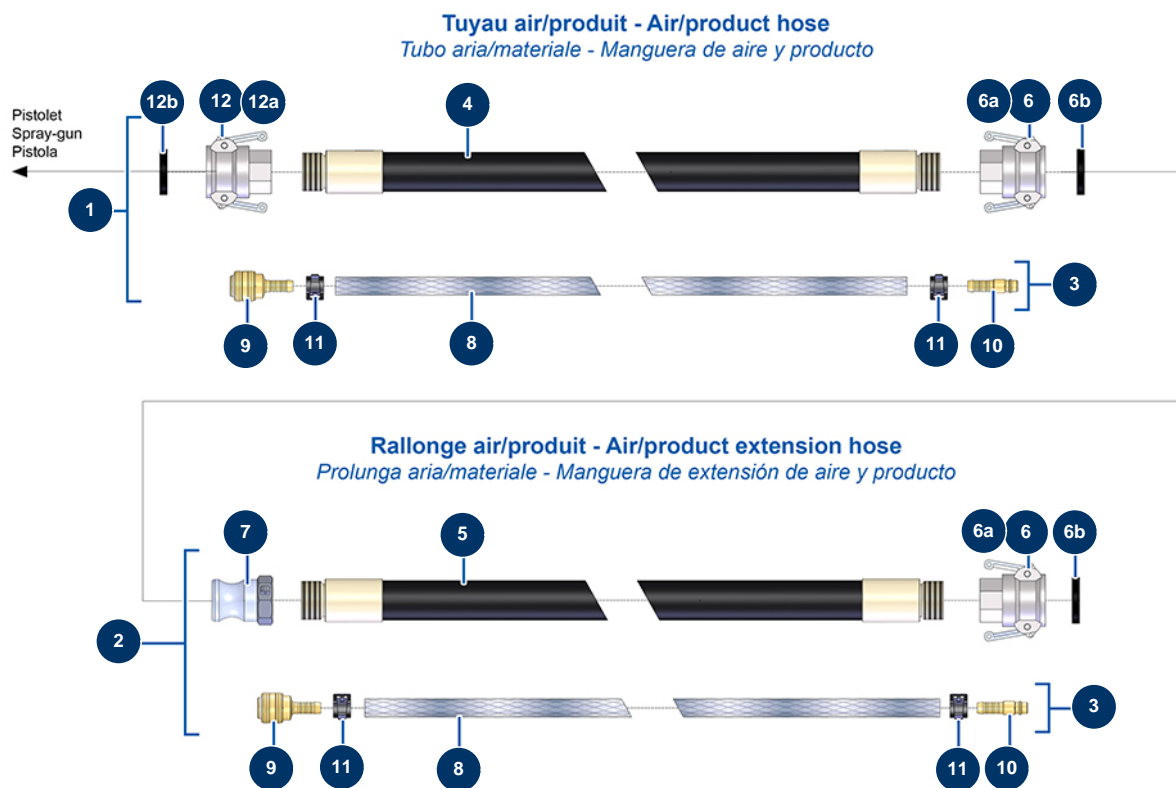

DROPPRO 4P spraying machine - Hoses and extensions

Détails des pièces

Pos.	Référence	Désignation
1	50029	ø 19 x 5 metres air product hose 4 P
2	50046	Air-product extension Ø25 x 5 m
3	91062	Complete air hose for lance 5,25 m 4P
4	50004	19 x 5 m product hose outer threaded 1"x3/4" for 4P without couplers
5	50010	25 x 5 m product hose outer threaded 1"
6	70007	1" camlock alu coupling, inner threaded 1" for 6, 8, 14 & 24P
6a	90689	1" cam coupler
6b	70014	1" cam coupler gasket
7	70002	1" inner threaded adapter for 4 to 14P
8	50003	Clear braided PVC hose Ø 10 x 16 by the metre
9	70004	Female quick fit coupling with corrugated shank of 9
10	70018	Corrugate male quick fit coupling of 9
11	12218	Spring collar Ø 15

Pos.	Référence	Désignation
12	70001	3/4" camlock alu coupling, inner threaded 3/4" for 4 & 6P
12a	90690	3/4" cam coupler
12b	70013	3/4" cam coupler gasket