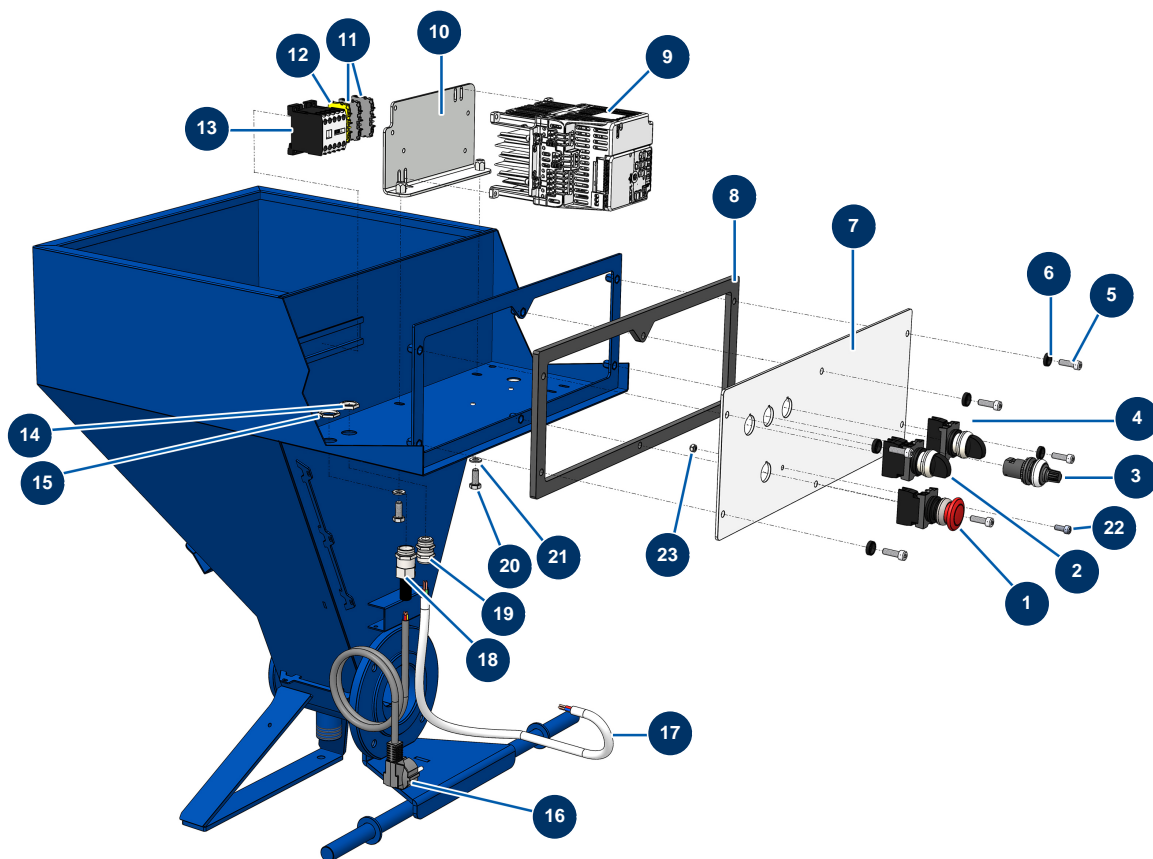

## DROPPRO 14P spraying machine - Electrical box

### Détails des pièces

Pos.	Référence	Désignation
1	90038	Complete EMERGENCY STOP button Ø 22
2	30034	Complete ON button
3	80645	Spraying machine complete potentiometer from MARCH 2003
4	30014	Complete MANU-AUTO button
5	80470	8 x 20 cylindrical head screw
6	80573	Hollow washer Ø 6
7	30272	14 P electrical box holder
8	90734	EUROPRO 14 P box gasket
9	80458	Inverter 230 V - 1,5 kW
10	10002	4 & 8 P electronic control support
11	80467	Grey conductor block 4 mm <sup>2</sup>
12	30038	Yellow and green conductive block 6 mm <sup>2</sup>
13	30011	230 Volt coil switch for sprayer

<b>Pos.</b>	<b>Référence</b>	<b>Désignation</b>
14	30333	Cable gland locknut of 11 CEM
15	30060	11mm cable gland nut
16	90180	Supply cable with moulded plug 3G 1,5 mm <sup>2</sup>
17	90606	Shielded cable 4 x 1,5 by the metre
18	80450	cable gland for 11mm supply cable
19	30040	Nickel plated watertight cable gland of 11 CEM
20	11544	THEF 8 x 25 screw
21	30288	∅ 16 inox narrow washer
22	90161	5 x 12 inox cylindrical head screw
23	11880	M 5 nylstop nut