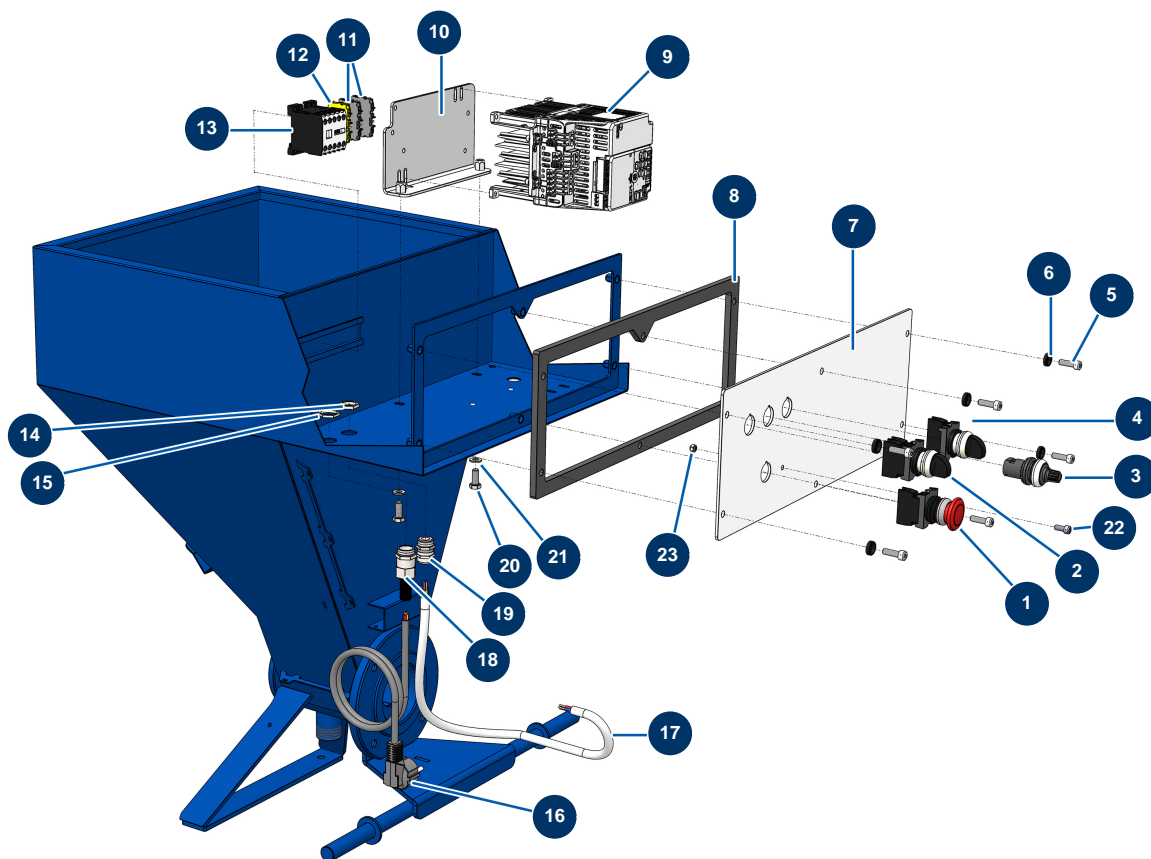

DROPPRO 14P spraying machine - Electrical box

Détails des pièces

Pos.	Référence	Désignation
1	90038	Complete EMERGENCY STOP button Ø 22
2	30034	Complete ON button
3	80645	Spraying machine complete potentiometer from MARCH 2003
4	30014	Complete MANU-AUTO button
5	80470	8 x 20 cylindrical head screw
6	80573	Hollow washer Ø 6
7	30272	14 P electrical box holder
8	90734	EUROPRO 14 P box gasket
9	80458	Inverter 230 V - 1,5 kW
10	10002	4 & 8 P electronic control support
11	80467	Grey conductor block 4 mm ²
12	30038	Yellow and green conductive block 6 mm ²
13	30011	230 Volt coil switch for sprayer

Pos.	Référence	Désignation
14	30333	Cable gland locknut of 11 CEM
15	30060	11mm cable gland nut
16	90180	Supply cable with moulded plug 3G 1,5 mm ²
17	90606	Shielded cable 4 x 1,5 by the metre
18	80450	cable gland for 11mm supply cable
19	30040	Nickel plated watertight cable gland of 11 CEM
20	11544	THEF 8 x 25 screw
21	30288	ø 16 inox narrow washer
22	90161	5 x 12 inox cylindrical head screw
23	11880	M 5 nylstop nut