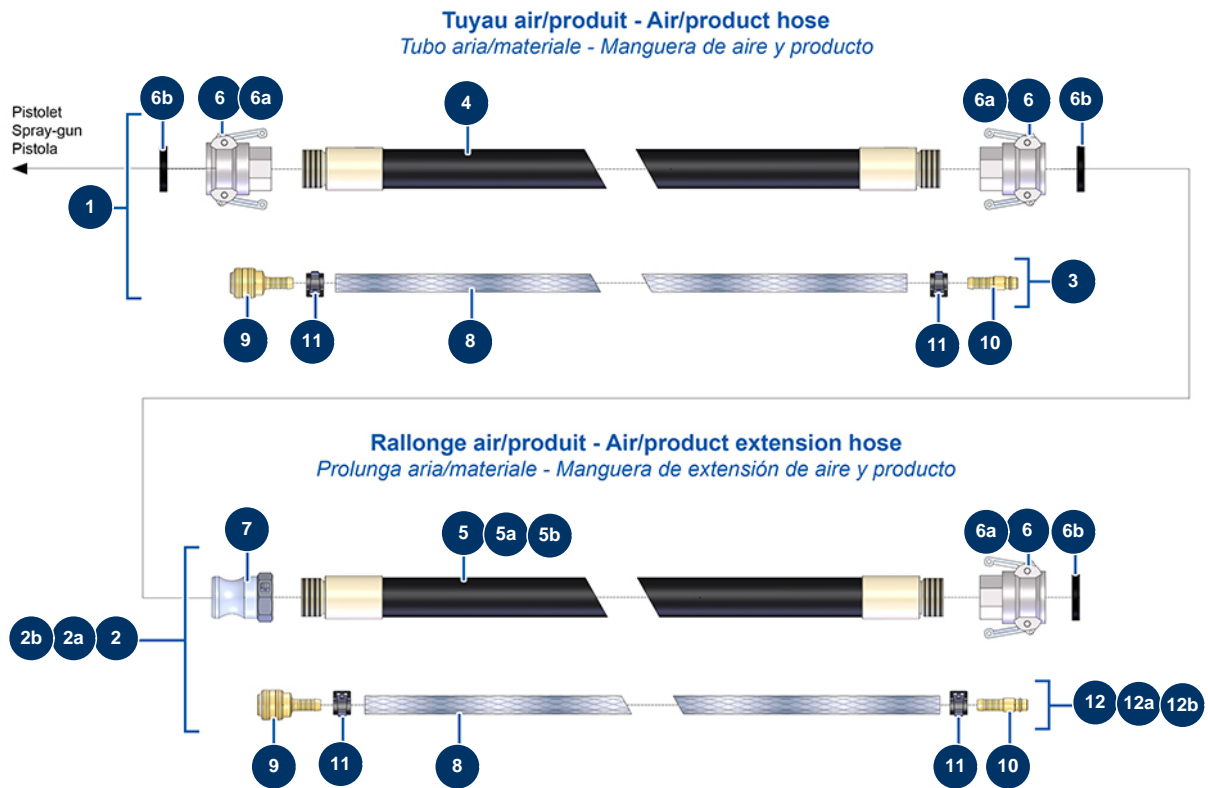

DROPPRO 14P spraying machine - Hoses and extensions

Détails des pièces

Pos.	Référence	Désignation
1	50026	ø 25 x 10 metres air product hose 14 P
2	50046	Air-product extension Ø25 x 5 m
2a	11633	Air-product extension Ø25 x 10 m
2b	12213	Air-product extension Ø25 x 15 m
3	91064	Complete air hose for lance 11,15 m 14P and 24P
4	50013	25 x 10 m product hose outer threaded 1"
5	50010	25 x 5 m product hose outer threaded 1"
5a	50013	25 x 10 m product hose outer threaded 1"
5b	50014	25 x 15 m product hose outer threaded 1" without couplers
6	70007	1" camlock alu coupling, inner threaded 1" for 6, 8, 14 & 24P
6a	90689	1" cam coupler
6b	70014	1" cam coupler gasket
7	70002	1" inner threaded adapter for 4 to 14P

Pos.	Référence	Désignation
8	50003	Clear braided PVC hose Ø 10 x 16 by the metre
9	70004	Female quick fit coupling with corrugated shank of 9
10	70018	Corrugate male quick fit coupling of 9
11	12218	Spring collar Ø 15
12	91062	Complete air hose for lance 5,25 m 4P
12a	91064	Complete air hose for lance 11,15 m 14P and 24P
12b	13203	Complete air hose for lance 15,85 m