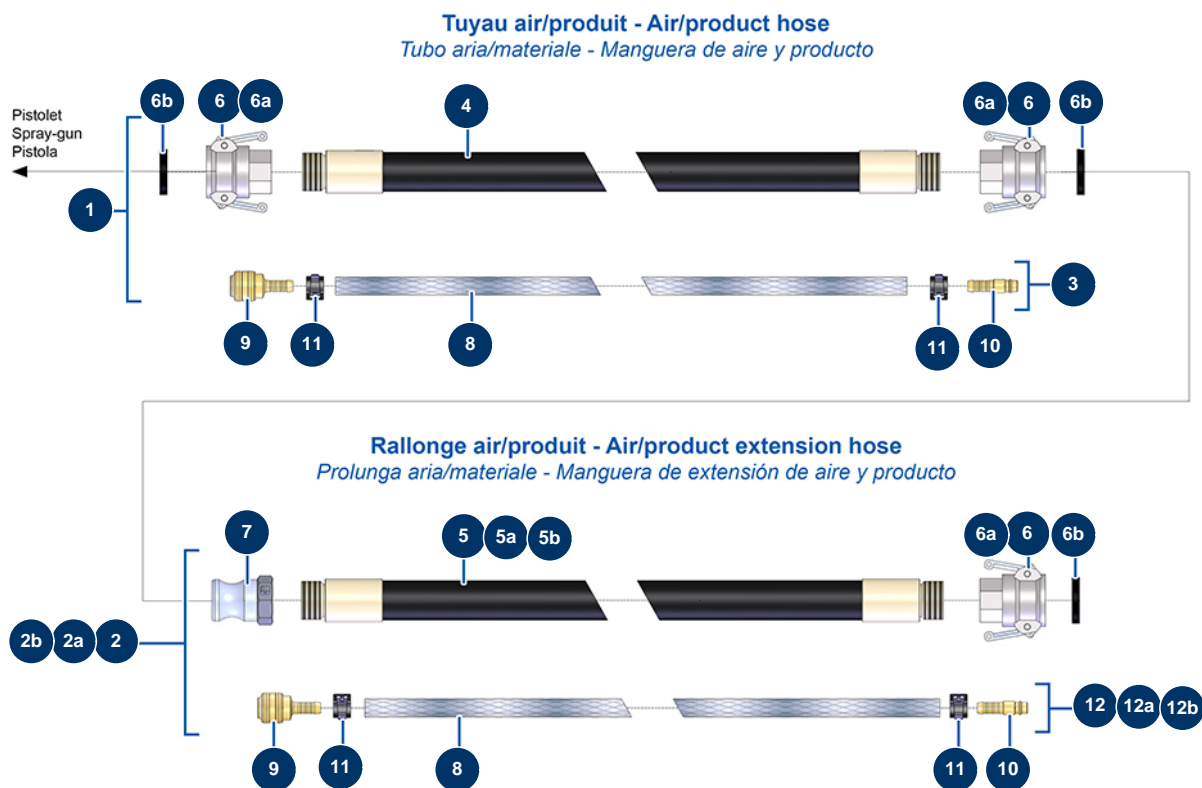

DROPPRO 14P spraying machine - Hoses and extensions

Détails des pièces

Pos.	Référence	Désignation
1	50026	ø 25 x 10 metres air product hose 14 P
2	50046	Air-product extension Ø25 x 5 m
2a	11633	Air-product extension Ø25 x 10 m
2b	12213	Air-product extension Ø25 x 15 m
3	91064	Complete air hose for lance 11,15 m 14P and 24P
4	50013	25 x 10 m product hose outer threaded 1"
5	50010	25 x 5 m product hose outer threaded 1"
5a	50013	25 x 10 m product hose outer threaded 1"
5b	50014	25 x 15 m product hose outer threaded 1" without couplers
6	70007	1" camlock alu coupling, inner threaded 1" for 6, 8, 14 & 24P
6a	90689	1" cam coupler
6b	70014	1" cam coupler gasket
7	70002	1" inner threaded adapter for 4 to 14P

Pos.	Référence	Désignation
8	50003	Clear braided PVC hose Ø 10 x 16 by the metre
9	70004	Female quick fit coupling with corrugated shank of 9
10	70018	Corrugate male quick fit coupling of 9
11	12218	Spring collar Ø 15
12	91062	Complete air hose for lance 5,25 m 4P
12a	91064	Complete air hose for lance 11,15 m 14P and 24P
12b	13203	Complete air hose for lance 15,85 m