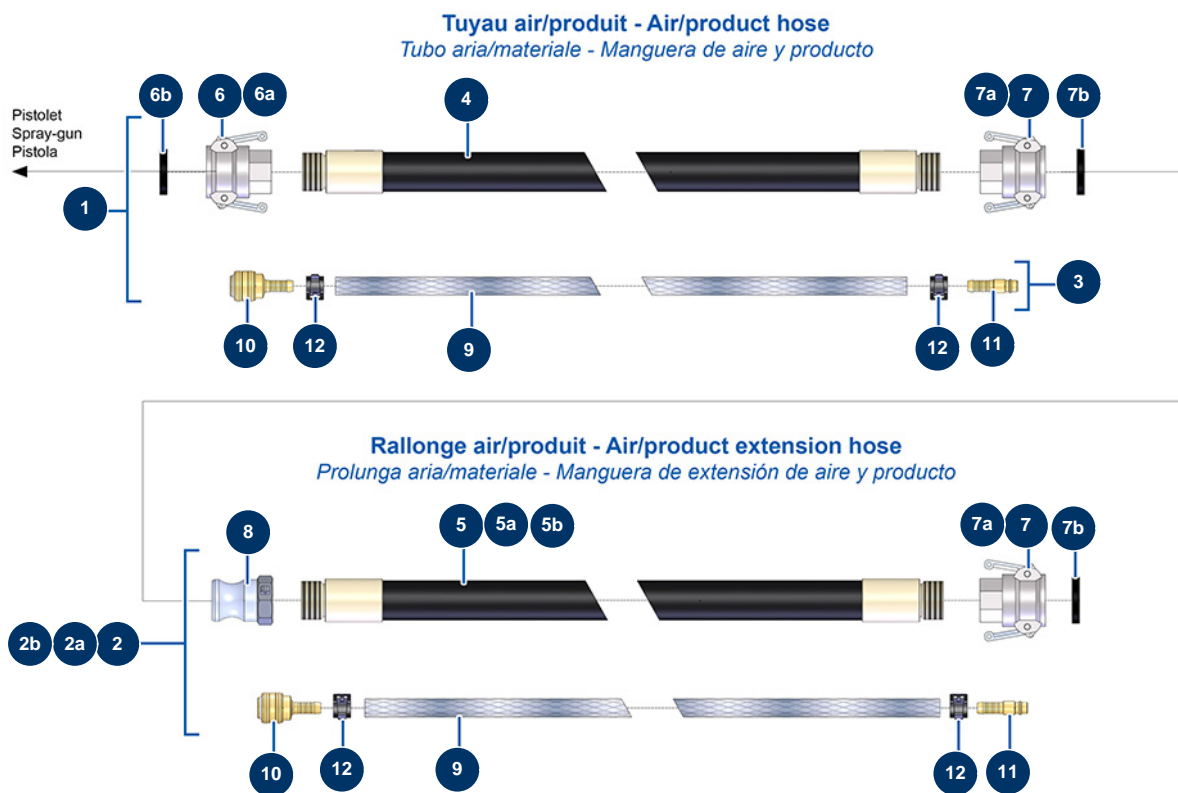

COMPACT-PRO 30 spraying machine - Hoses and extensions

Détails des pièces

| Pos. | Référence | Désignation |
|------|-----------|---|
| 1 | 30143 | ø 32 x 10 metres air product hose 24 P |
| 2 | 12039 | Air-product extension Ø35 x 10 m |
| 2a | 12170 | Air-product extension Ø35 x 15 m |
| 2b | 12077 | Air-product extension Ø35 x 20 m |
| 3 | 91064 | Complete air hose for lance 11,15 m 14P and 24P |
| 4 | 50015 | Ø32 x 10 m product hose outer threaded 1" x 1"1/4 |
| 5 | 11977 | Product hose ø 35 x 10 m threaded 1"1/4 |
| 5a | 11978 | Product hose Ø35 x 15 m outer threaded 1"1/4 |
| 5b | 11979 | Product hose Ø35 x 20 m outer threaded 1"1/4 |
| 6 | 70007 | 1" camlock alu coupling, inner threaded 1" for 6, 8, 14 & 24P |
| 6a | 90689 | 1" cam coupler |
| 6b | 70014 | 1" cam coupler gasket |
| 7 | 70006 | 1"1/4 camlock alu coupling, inner threaded 1"1/4 for 24P |

| Pos. | Référence | Désignation |
|-------------|------------------|--|
| 7a | 90691 | 1"1/4 cam coupler |
| 7b | 70015 | 1"1/4 cam coupler gasket |
| 8 | 70012 | 1"1/4 inner threaded adapter for 24P |
| 9 | 50003 | Clear braided PVC hose Ø 10 x 16 by the metre |
| 10 | 70004 | Female quick fit coupling with corrugated shank of 9 |
| 11 | 70018 | Corrugate male quick fit coupling of 9 |
| 12 | 12218 | Spring collar Ø 15 |