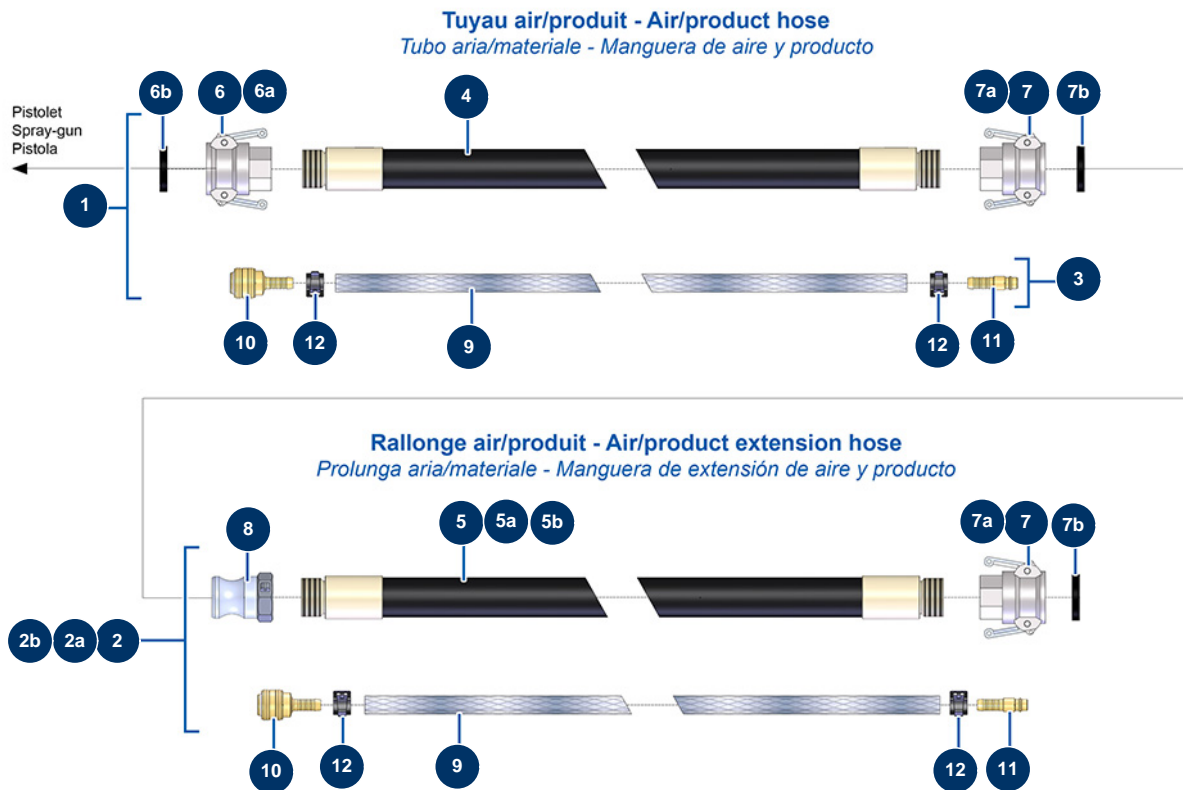

## COMPACT-PRO 30 spraying machine - Hoses and extensions

### Détails des pièces

Pos.	Référence	Désignation
1	30143	ø 32 x 10 metres air product hose 24 P
2	12039	Air-product extension Ø35 x 10 m
2a	12170	Air-product extension Ø35 x 15 m
2b	12077	Air-product extension Ø35 x 20 m
3	91064	Complete air hose for lance 11,15 m 14P and 24P
4	50015	Ø32 x 10 m product hose outer threaded 1" x 1"1/4
5	11977	Product hose ø 35 x 10 m threaded 1"1/4
5a	11978	Product hose Ø35 x 15 m outer threaded 1"1/4
5b	11979	Product hose Ø35 x 20 m outer threaded 1"1/4
6	70007	1" camlock alu coupling, inner threaded 1" for 6, 8, 14 & 24P
6a	90689	1" cam coupler
6b	70014	1" cam coupler gasket
7	70006	1"1/4 camlock alu coupling, inner threaded 1"1/4 for 24P

Pos.	Référence	Désignation
7a	90691	1"1/4 cam coupler
7b	70015	1"1/4 cam coupler gasket
8	70012	1"1/4 inner threaded adapter for 24P
9	50003	Clear braided PVC hose Ø 10 x 16 by the metre
10	70004	Female quick fit coupling with corrugated shank of 9
11	70018	Corrugate male quick fit coupling of 9
12	12218	Spring collar Ø 15