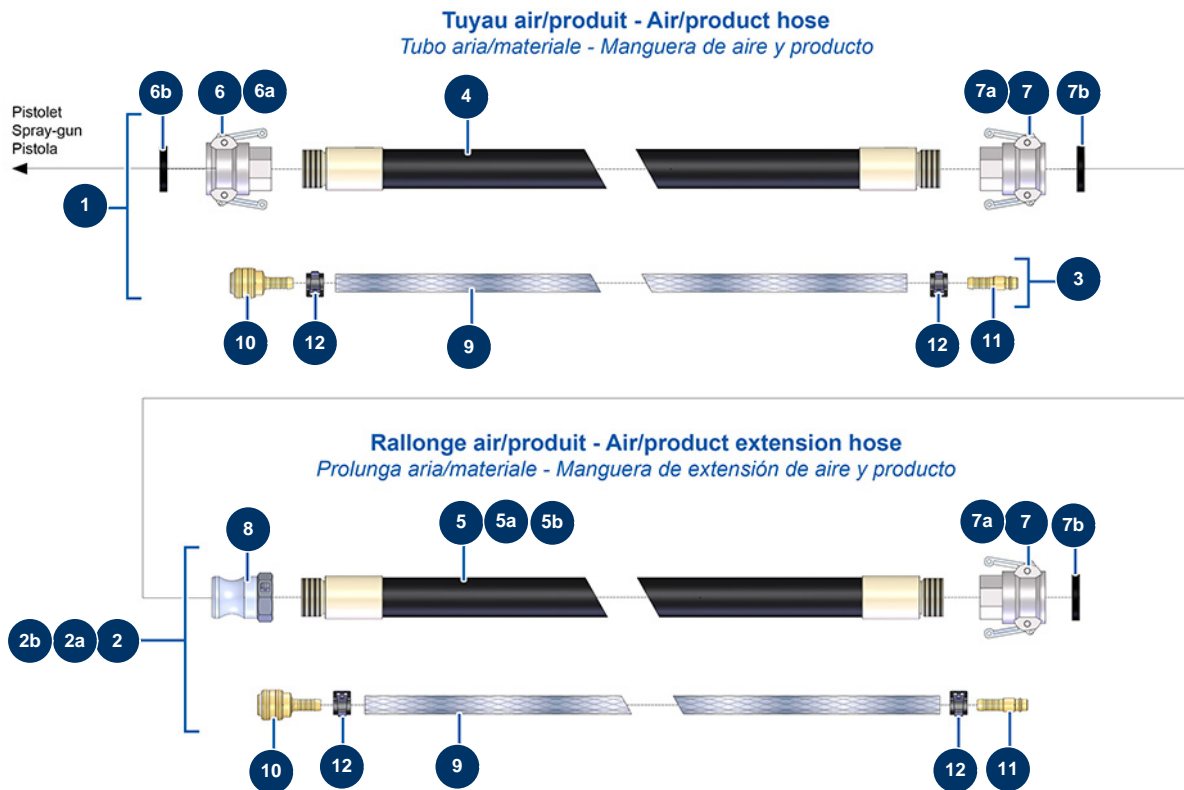

COMPACT-PRO 30 spraying machine - Hoses and extensions

Détails des pièces

Pos.	Référence	Désignation
1	30143	ø 32 x 10 metres air product hose 24 P
2	12039	Air-product extension Ø35 x 10 m
2a	12170	Air-product extension Ø35 x 15 m
2b	12077	Air-product extension Ø35 x 20 m
3	91064	Complete air hose for lance 11,15 m 14P and 24P
4	50015	Ø32 x 10 m product hose outer threaded 1" x 1"1/4
5	11977	Product hose ø 35 x 10 m threaded 1"1/4
5a	11978	Product hose Ø35 x 15 m outer threaded 1"1/4
5b	11979	Product hose Ø35 x 20 m outer threaded 1"1/4
6	70007	1" camlock alu coupling, inner threaded 1" for 6, 8, 14 & 24P
6a	90689	1" cam coupler
6b	70014	1" cam coupler gasket
7	70006	1"1/4 camlock alu coupling, inner threaded 1"1/4 for 24P

Pos.	Référence	Désignation
7a	90691	1"1/4 cam coupler
7b	70015	1"1/4 cam coupler gasket
8	70012	1"1/4 inner threaded adapter for 24P
9	50003	Clear braided PVC hose Ø 10 x 16 by the metre
10	70004	Female quick fit coupling with corrugated shank of 9
11	70018	Corrugate male quick fit coupling of 9
12	12218	Spring collar Ø 15