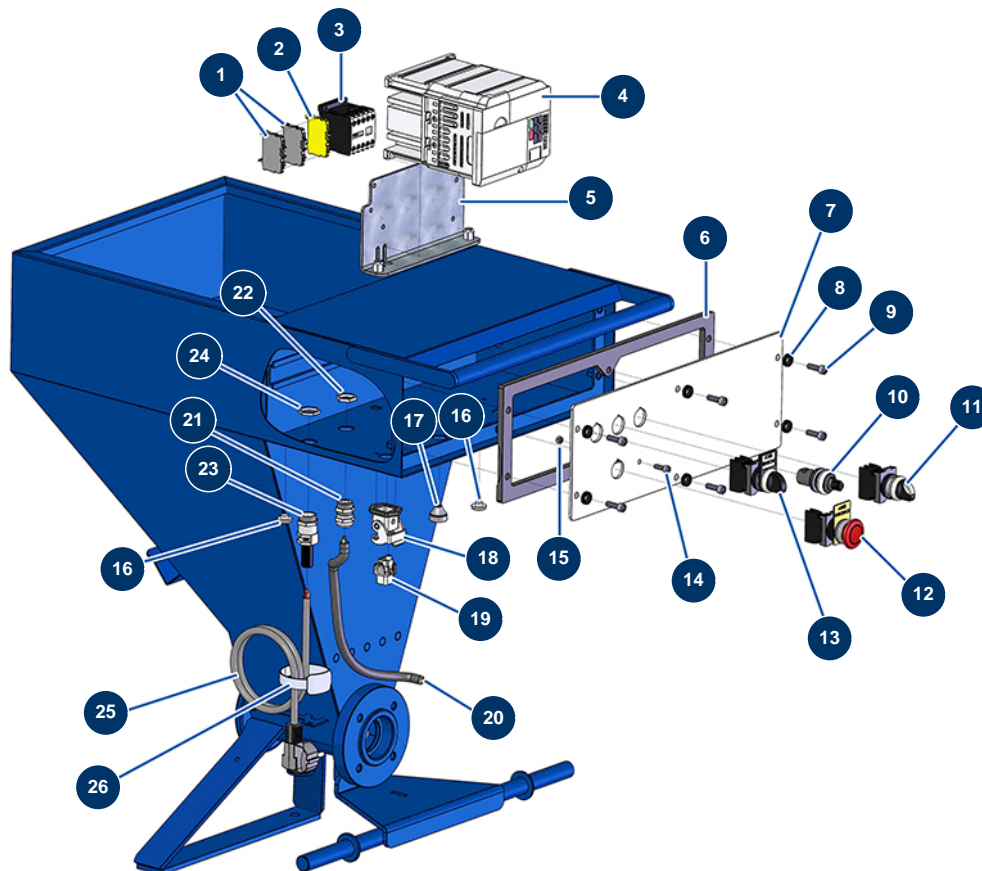

MINIJET 80 complete atomizer - Electrical box

Détails des pièces

Pos.	Référence	Désignation
1	80467	Grey conductor block 4 mm ²
2	30038	Yellow and green conductive block 6 mm ²
3	30011	230 Volt coil switch for sprayer
4	12300	Inverter 230 V - 1,5 kW logical
5	10002	4 & 8 P electronic control support
6	10049	EUROPRO 8 P electrical box gasket
7	10006	8 P electrical junction box holder
8	80573	Hollow washer Ø 6
9	90996	6 x 20 inox cylindrical head screw
10	80645	Spraying machine complete potentiometer from MARCH 2003
11	14180	MINIJET complete MANU-AUTO-REVERSE button
12	90038	Complete EMERGENCY STOP button Ø 22
13	30034	Complete ON button

Pos.	Référence	Désignation
14	90160	5 x 16 cylindrical head screw
15	11880	M 5 nylstop nut
16	80397	Water exhaust cork for electrical box
17	11564	M 16 grey rubber cable gland
18	11915	Blowing machine insulating support 3 p + T - 1 lever
19	11914	Female insert 4p + G
20	90606	Shielded cable 4 x 1,5 by the metre
21	30040	Nickel plated watertight cable gland of 11 CEM
22	30333	Cable gland locknut of 11 CEM
23	80450	cable gland for 11mm supply cable
24	30060	11mm cable gland nut
25	90180	Supply cable with moulded plug 3G 1,5 mm ²
26	12411	Self-gripping collar 20 x 330 mm