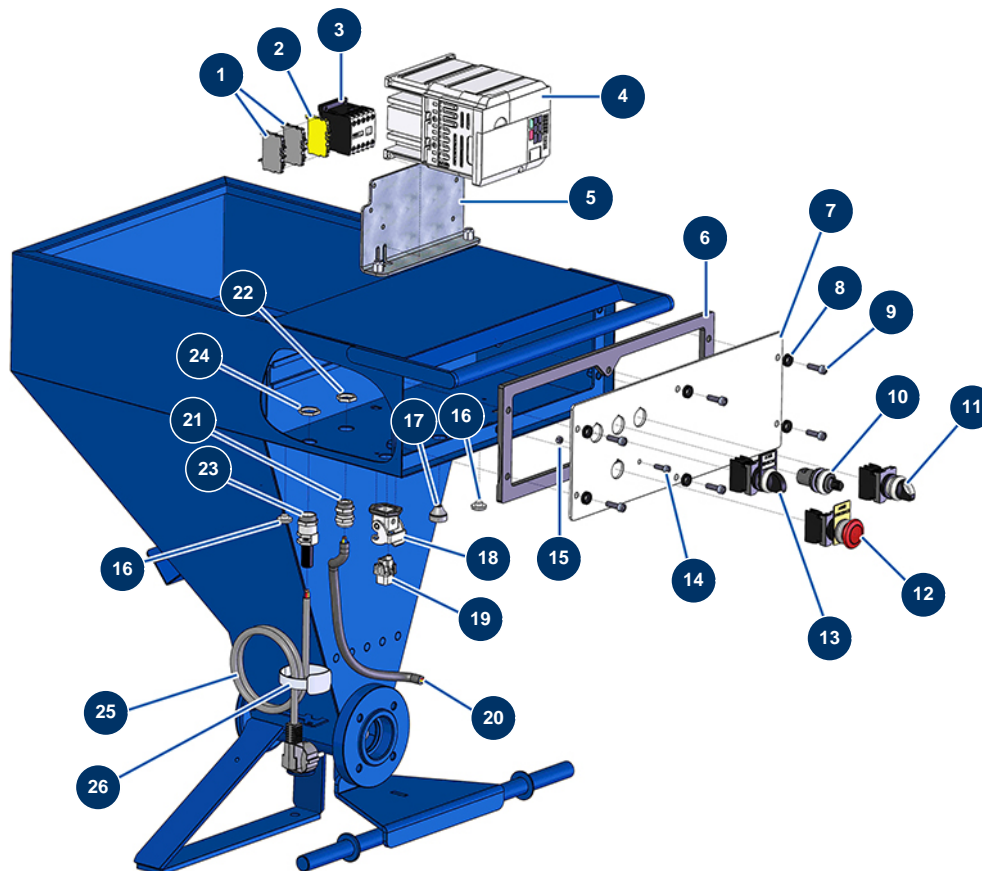

## MINIJET 80 complete atomizer - Electrical box

### Détails des pièces

Pos.	Référence	Désignation
1	80467	Grey conductor block 4 mm <sup>2</sup>
2	30038	Yellow and green conductive block 6 mm <sup>2</sup>
3	30011	230 Volt coil switch for sprayer
4	12300	Inverter 230 V - 1,5 kW logical
5	10002	4 & 8 P electronic control support
6	10049	EUROPRO 8 P electrical box gasket
7	10006	8 P electrical junction box holder
8	80573	Hollow washer Ø 6
9	90996	6 x 20 inox cylindrical head screw
10	80645	Spraying machine complete potentiometer from MARCH 2003
11	14180	MINIJET complete MANU-AUTO-REVERSE button
12	90038	Complete EMERGENCY STOP button Ø 22
13	30034	Complete ON button

Pos.	Référence	Désignation
14	90160	5 x 16 cylindrical head screw
15	11880	M 5 nylstop nut
16	80397	Water exhaust cork for electrical box
17	11564	M 16 grey rubber cable gland
18	11915	Blowing machine insulating support 3 p + T - 1 lever
19	11914	Female insert 4p + G
20	90606	Shielded cable 4 x 1,5 by the metre
21	30040	Nickel plated watertight cable gland of 11 CEM
22	30333	Cable gland locknut of 11 CEM
23	80450	cabl gland for 11mm supply cable
24	30060	11mm cable gland nut
25	90180	Supply cable with moulded plug 3G 1,5 mm <sup>2</sup>
26	12411	Self-gripping collar 20 x 330 mm