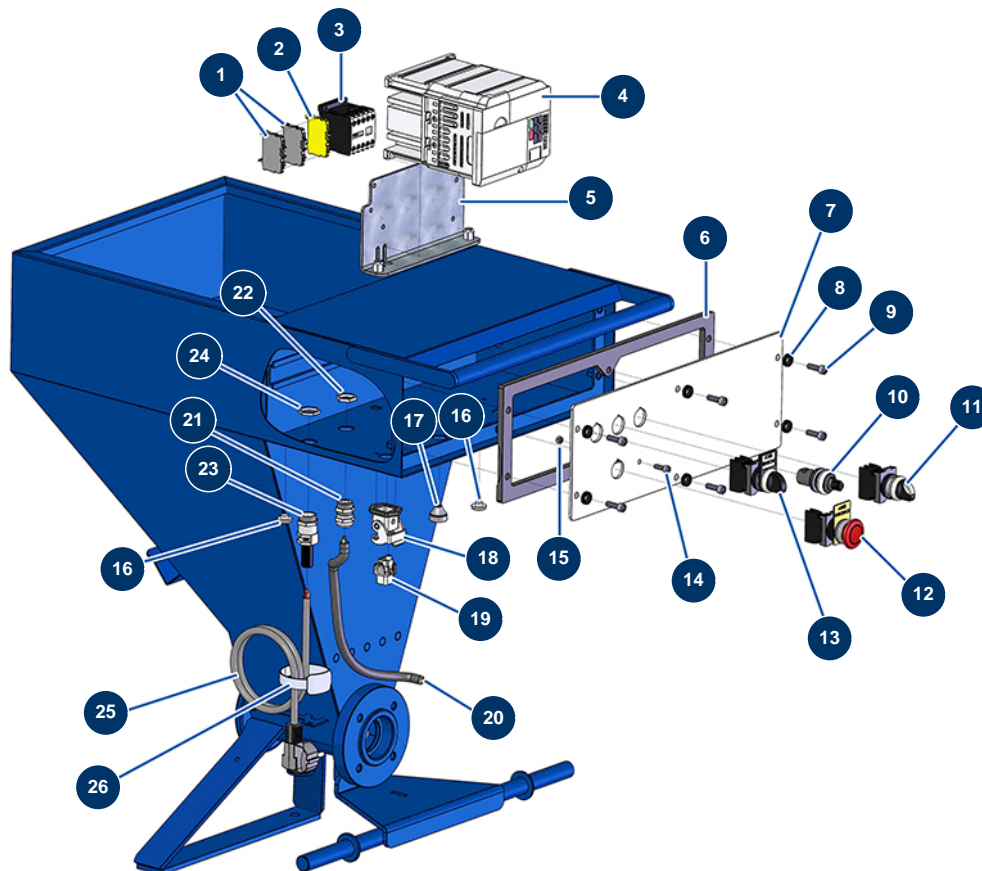

## MINIJET 80 complete atomizer - Electrical box

### Détails des pièces

Pos.	Référence	Désignation
1	80467	Grey conductor block 4 mm <sup>2</sup>
2	30038	Yellow and green conductive block 6 mm <sup>2</sup>
3	30011	230 Volt coil switch for sprayer
4	12300	Inverter 230 V - 1,5 kW logical
5	10002	4 & 8 P electronic control support
6	10049	EUROPRO 8 P electrical box gasket
7	10006	8 P electrical junction box holder
8	80573	Hollow washer Ø 6
9	90996	6 x 20 inox cylindrical head screw
10	80645	Spraying machine complete potentiometer from MARCH 2003
11	14180	MINIJET complete MANU-AUTO-REVERSE button
12	90038	Complete EMERGENCY STOP button Ø 22
13	30034	Complete ON button

<b>Pos.</b>	<b>Référence</b>	<b>Désignation</b>
14	90160	5 x 16 cylindrical head screw
15	11880	M 5 nylstop nut
16	80397	Water exhaust cork for electrical box
17	11564	M 16 grey rubber cable gland
18	11915	Blowing machine insulating support 3 p + T - 1 lever
19	11914	Female insert 4p + G
20	90606	Shielded cable 4 x 1,5 by the metre
21	30040	Nickel plated watertight cable gland of 11 CEM
22	30333	Cable gland locknut of 11 CEM
23	80450	cable gland for 11mm supply cable
24	30060	11mm cable gland nut
25	90180	Supply cable with moulded plug 3G 1,5 mm <sup>2</sup>
26	12411	Self-gripping collar 20 x 330 mm