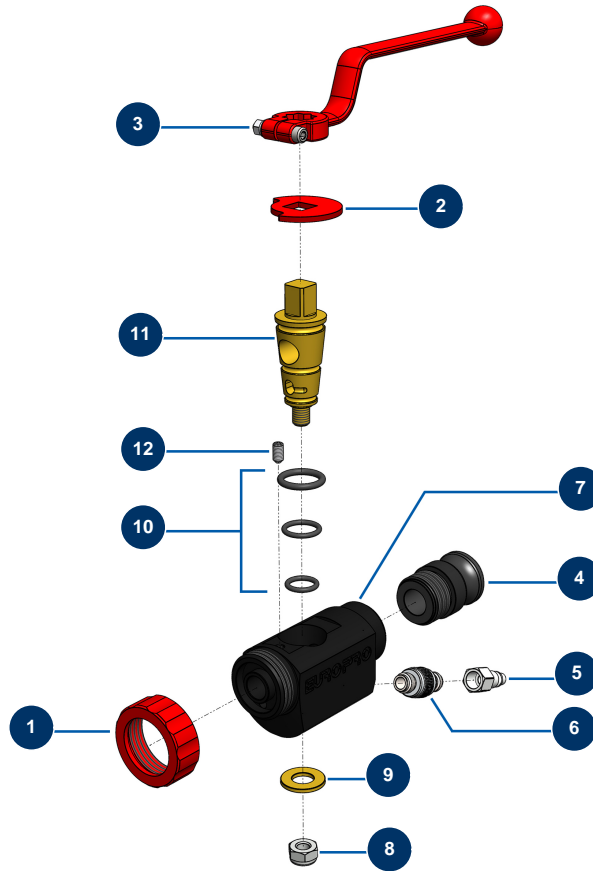

**VOLUMAIR - ABS spray lance before 2003 - General view**

**Détails des pièces**

Pos.	Référence	Désignation
1	10031	Aluminium lance ring red
2	10030	Stop washer
3	20003	Red bend handle for lance (square of 14)
4	10280	1" x M 30/150 alu adapter for 8, 14, 24 and CP30 lance
5	80091	Male quick fit coupling inner threaded 1/4" Ø 6
6	20006	Air adjustment tap 1/4" M x 1/4" M
7	10028	ABS lance body block
8	60013	M 10 nylstop nut
9	10032	Lance washer
10	80154	EUROPRO spraying machine lance gasket kit
11	10029	Lance brass cone
12	30371	ABS lance countersunk screw