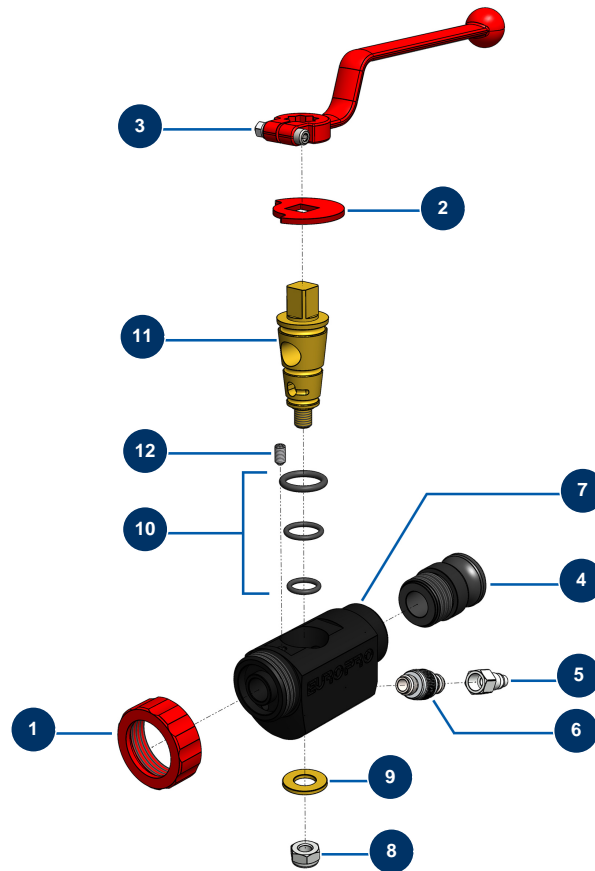

## VOLUMAIR - ABS spray lance before 2003 - General view

### Détails des pièces

Pos.	Référence	Désignation
1	10031	Aluminium lance ring red
2	10030	Stop washer
3	20003	Red bend handle for lance (square of 14)
4	10280	1" x M 30/150 alu adapter for 8, 14, 24 and CP30 lance
5	80091	Male quick fit coupling inner threaded 1/4" Ø 6
6	20006	Air adjustment tap 1/4" M x 1/4" M
7	10028	ABS lance body block
8	60013	M 10 nylstop nut
9	10032	Lance washer
10	80154	EUROPRO spraying machine lance gasket kit
11	10029	Lance brass cone
12	30371	ABS lance countersunk screw