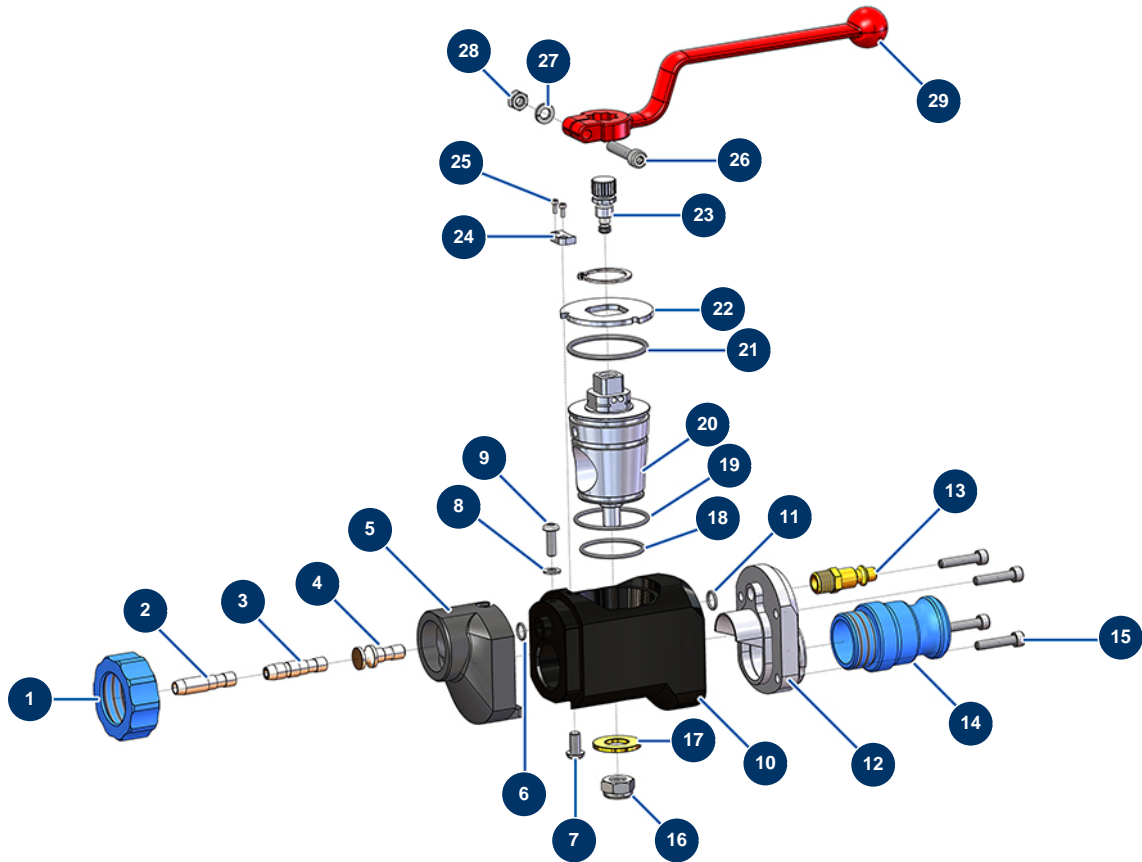

ABS mortar spray lance 1" coupling - General view

Détails des pièces

Pos.	Référence	Désignation
1	11817	Blue ring for mortar lance
2	11815	Air plug for mortar lance
3	11814	Air injector tube for mortar lance
4	M10446	Ø4 air jet nozzle for mortar lance
5	M10050	Mortar lance aluminium nose
6	14617	8 x 1,25 O-ring
7	13197	Inox mushroom head screw M 6 x 12
8	70085	ø 5 narrow washer
9	11735	Inox mushroom head screw M 5 x 16
10	M10386	COMPACT PRO new model Lance body
11	11824	8,5 x 1,5 O-ring
12	M10387	Rear flange for mortar lance
13	70043	1/4" outer threaded male quick-connector

Pos.	Référence	Désignation
14	11810	1" alu adapter for mortar lance
15	12863	5 x 20 inox cylindrical head screw
16	60013	M 10 nylstop nut
17	10032	Lance washer
18	11828	34 x 2 O-ring
19	11827	40 x 2 O-ring
20	11811	Flue block for mortar lance
21	11826	42 x 2,7 O-ring
22	11812	Stop washer for mortar lance
23	M07042	Air regulator screw for mortar lance (new version)
24	11813	Mortar lance stop limit washer
25	11822	25
26	90153	6 x 30 cylindrical head screw
27	80268	Grower washer Ø 6 - C.P 60
28	10038	M 6 nut
29	20003	Red bend handle for lance (square of 14)