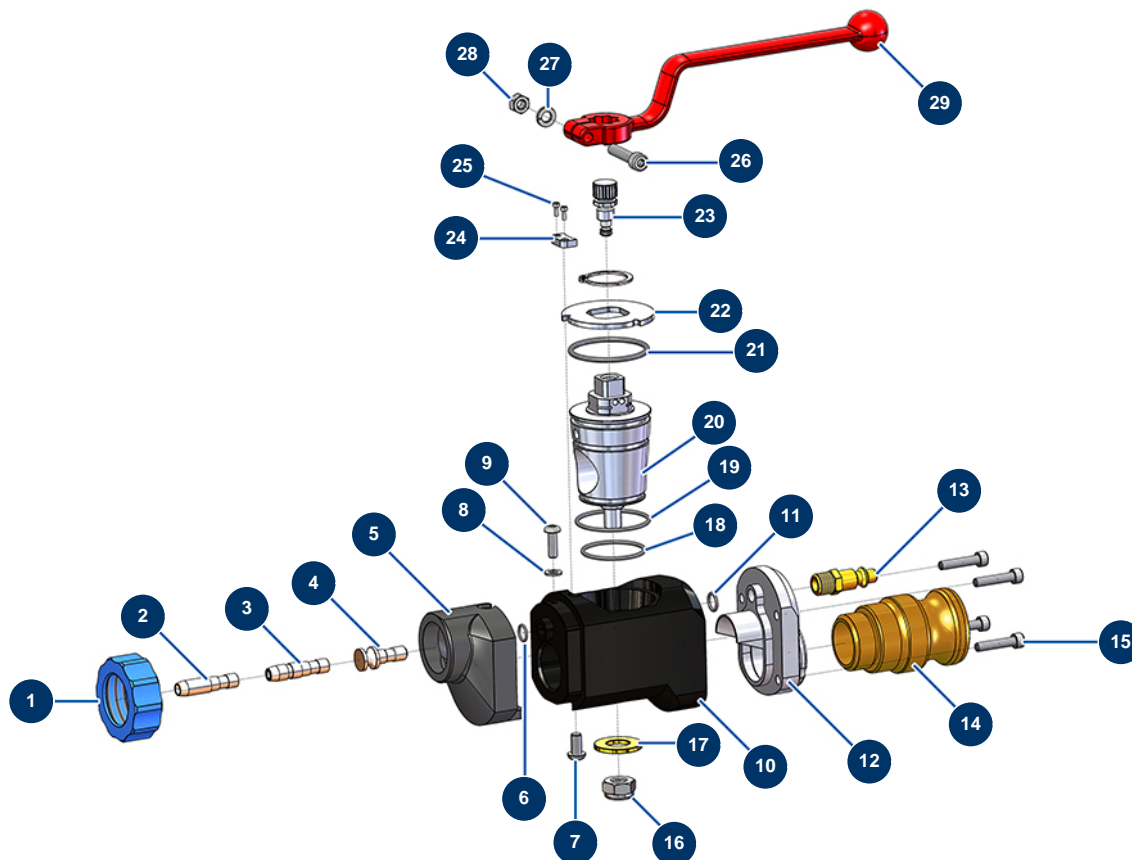

ABS mortar spray lance 1"1/4 coupling - General view

Détails des pièces

Pos.	Référence	Désignation
1	11817	Blue ring for mortar lance
2	11815	Air plug for mortar lance
3	11814	Air injector tube for mortar lance
4	M10446	Ø4 air jet nozzle for mortar lance
5	M10050	Mortar lance aluminium nose
6	14617	8 x 1,25 O-ring
7	13197	Inox mushroom head screw M 6 x 12
8	70085	ø 5 narrow washer
9	11735	Inox mushroom head screw M 5 x 16
10	M10386	COMPACT PRO new model Lance body
11	11824	8,5 x 1,5 O-ring
12	M10387	Rear flange for mortar lance
13	70043	1/4" outer threaded male quick-connector

Pos.	Référence	Désignation
14	M10041	1"1/4 alu adapter for mortar lance
15	12863	5 x 20 inox cylindrical head screw
16	60013	M 10 nylstop nut
17	10032	Lance washer
18	11828	34 x 2 O-ring
19	11827	40 x 2 O-ring
20	11811	Flue block for mortar lance
21	11826	42 x 2,7 O-ring
22	11812	Stop washer for mortar lance
23	M07042	Air regulator screw for mortar lance (new version)
24	11813	Mortar lance stop limit washer
25	11822	25
26	90153	6 x 30 cylindrical head screw
27	80268	Grower washer Ø 6 - C.P 60
28	10038	M 6 nut
29	20003	Red bend handle for lance (square of 14)