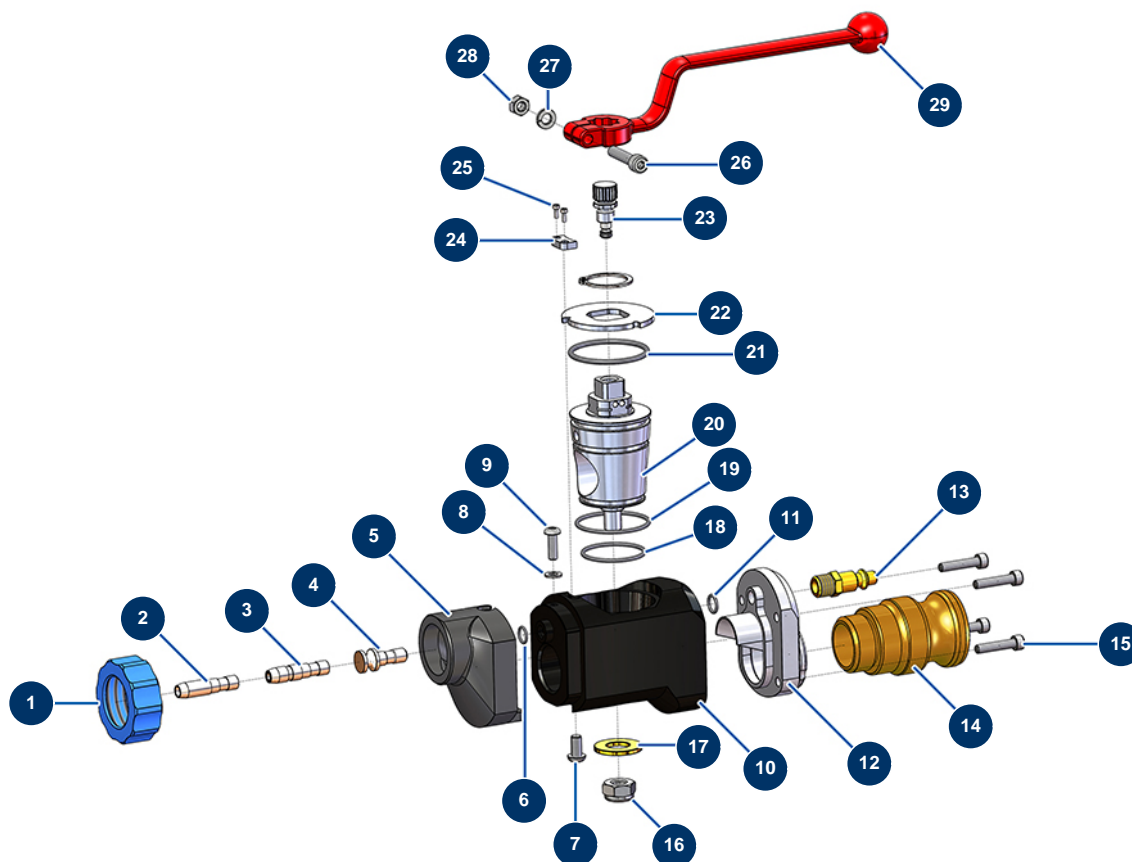

ABS mortar spray lance 1"1/4 coupling - General view

Détails des pièces

Pos.	Référence	Désignation
1	11817	Blue ring for mortar lance
2	11815	Air plug for mortar lance
3	11814	Air injector tube for mortar lance
4	M10446	Ø4 air jet nozzle for mortar lance
5	M10050	Mortar lance aluminium nose
6	14617	8 x 1,25 O-ring
7	13197	Inox mushroom head screw M 6 x 12
8	70085	ø 5 narrow washer
9	11735	Inox mushroom head screw M 5 x 16
10	M10386	COMPACT PRO new model Lance body
11	11824	8,5 x 1,5 O-ring
12	M10387	Rear flange for mortar lance
13	70043	1/4" outer threaded male quick-connector

Pos.	Référence	Désignation
14	M10041	1"1/4 alu adapter for mortar lance
15	12863	5 x 20 inox cylindrical head screw
16	60013	M 10 nylstop nut
17	10032	Lance washer
18	11828	34 x 2 O-ring
19	11827	40 x 2 O-ring
20	11811	Flue block for mortar lance
21	11826	42 x 2,7 O-ring
22	11812	Stop washer for mortar lance
23	M07042	Air regulator screw for mortar lance (new version)
24	11813	Mortar lance stop limit washer
25	11822	25
26	90153	6 x 30 cylindrical head screw
27	80268	Grower washer Ø 6 - C.P 60
28	10038	M 6 nut
29	20003	Red bend handle for lance (square of 14)