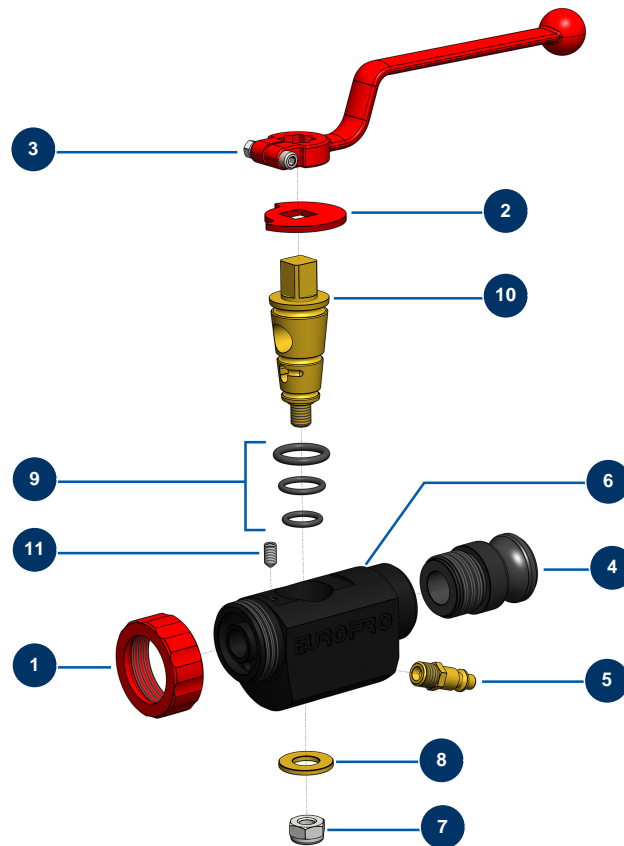

## 8, 14 and 24P ABS spray lance - General view

### Détails des pièces

Pos.	Référence	Désignation
1	10031	Aluminium lance ring red
2	10030	Stop washer
3	20003	Red bend handle for lance (square of 14)
4	10280	1" x M 30/150 alu adapter for 8, 14, 24 and CP30 lance
5	70043	1/4" outer threaded male quick-connector
6	10028	ABS lance body block
7	60013	M 10 nylstop nut
8	10032	Lance washer
9	80154	EUROPRO spraying machine lance gasket kit
10	10029	Lance brass cone
11	30371	ABS lance countersunk screw