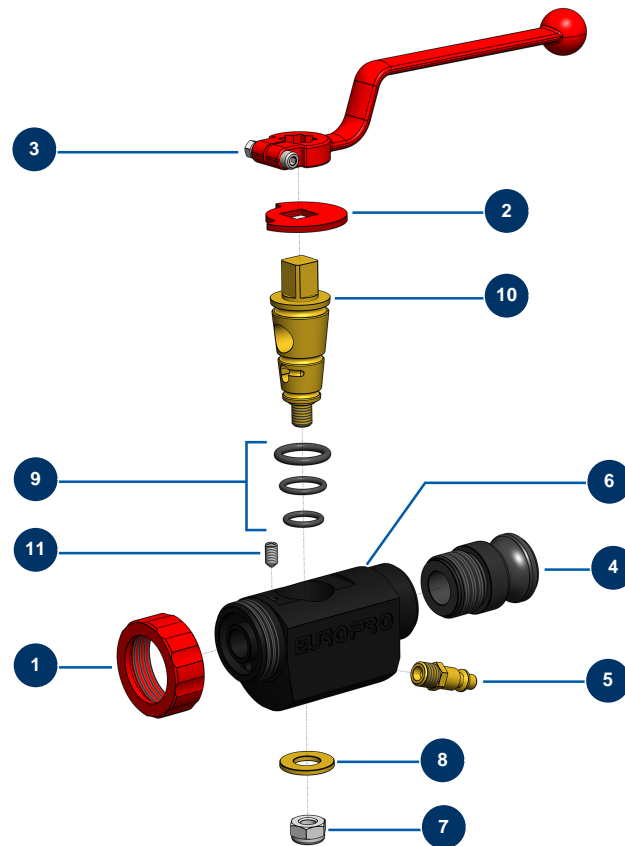

8, 14 and 24P ABS spray lance - General view

Détails des pièces

Pos.	Référence	Désignation
1	10031	Aluminium lance ring red
2	10030	Stop washer
3	20003	Red bend handle for lance (square of 14)
4	10280	1" x M 30/150 alu adapter for 8, 14, 24 and CP30 lance
5	70043	1/4" outer threaded male quick-connector
6	10028	ABS lance body block
7	60013	M 10 nylstop nut
8	10032	Lance washer
9	80154	EUROPRO spraying machine lance gasket kit
10	10029	Lance brass cone
11	30371	ABS lance countersunk screw