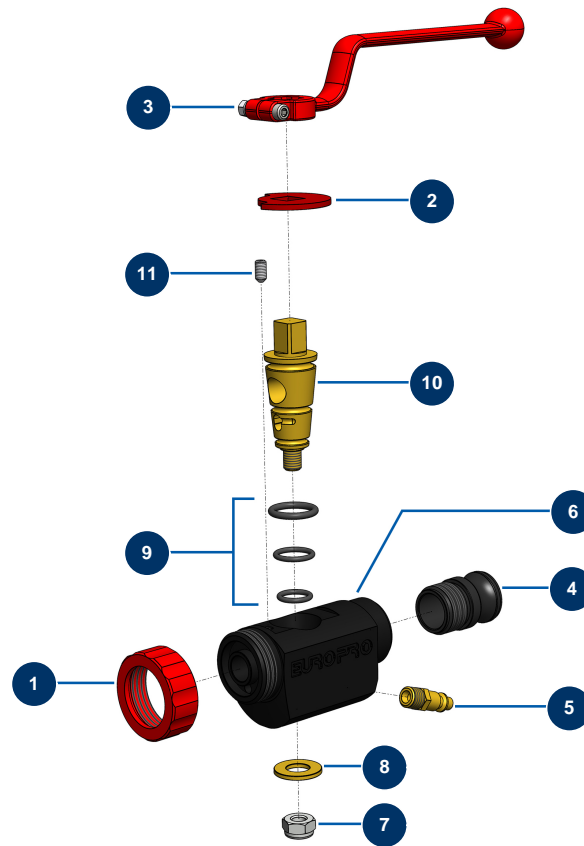

6 P ABS spray lance - General view

Détails des pièces

Pos.	Référence	Désignation
1	10031	Aluminium lance ring red
2	10030	Stop washer
3	20003	Red bend handle for lance (square of 14)
4	10279	3/4" x M 30/150 alu adapter for 4 & 6 P lance
5	70043	1/4" outer threaded male quick-connector
6	10028	ABS lance body block
7	60013	M 10 nylstop nut
8	10032	Lance washer
9	80154	EUROPRO spraying machine lance gasket kit
10	10029	Lance brass cone
11	30371	ABS lance countersunk screw