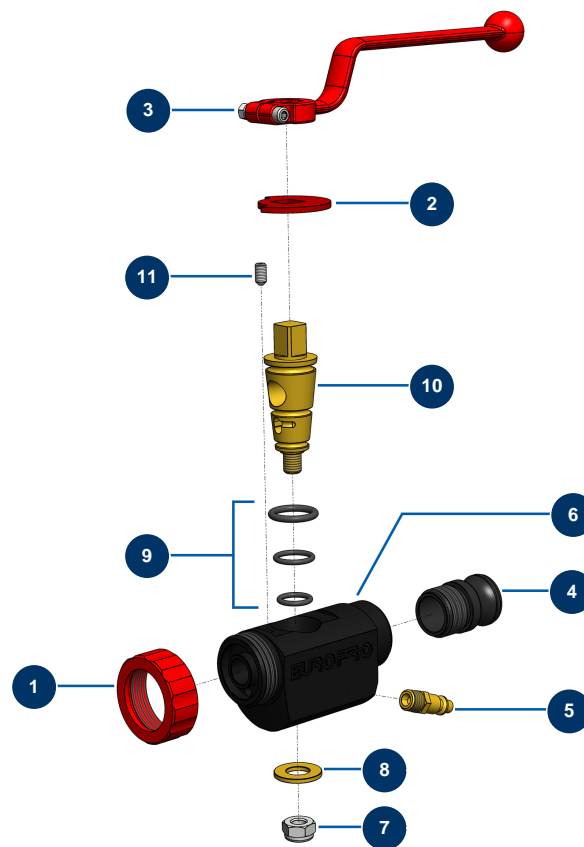

6 P ABS spray lance - General view

Détails des pièces

Pos.	Référence	Désignation
1	10031	Aluminium lance ring red
2	10030	Stop washer
3	20003	Red bend handle for lance (square of 14)
4	10279	3/4" x M 30/150 alu adapter for 4 & 6 P lance
5	70043	1/4" outer threaded male quick-connector
6	10028	ABS lance body block
7	60013	M 10 nylstop nut
8	10032	Lance washer
9	80154	EUROPRO spraying machine lance gasket kit
10	10029	Lance brass cone
11	30371	ABS lance countersunk screw