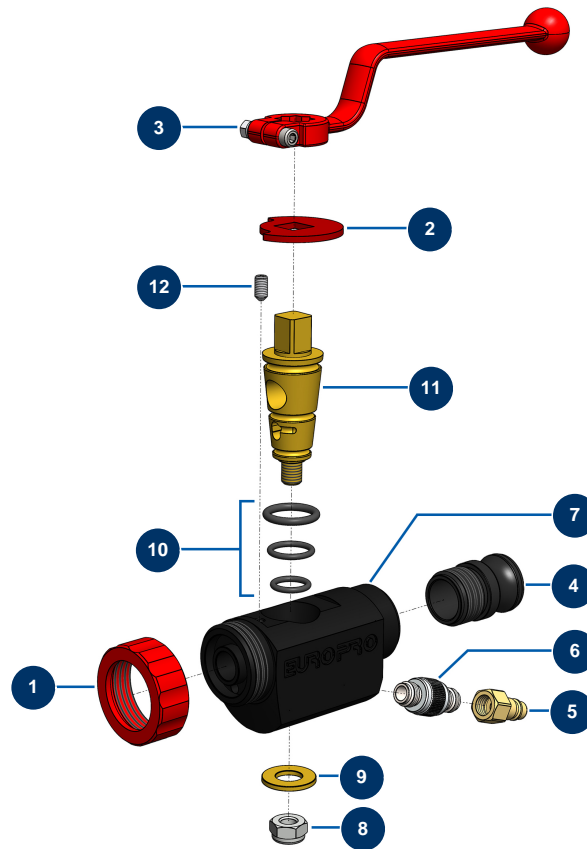

4 P ABS spray lance - General view

Détails des pièces

Pos.	Référence	Désignation
1	10031	Aluminium lance ring red
2	10030	Stop washer
3	20003	Red bend handle for lance (square of 14)
4	10279	3/4" x M 30/150 alu adapter for 4 & 6 P lance
5	70046	1/4" inner threaded male quick fit coupling
6	20006	Air adjustment tap 1/4" M x 1/4" M
7	10028	ABS lance body block
8	60013	M 10 nylstop nut
9	10032	Lance washer
10	80154	EUROPRO spraying machine lance gasket kit
11	10029	Lance brass cone
12	30371	ABS lance countersunk screw