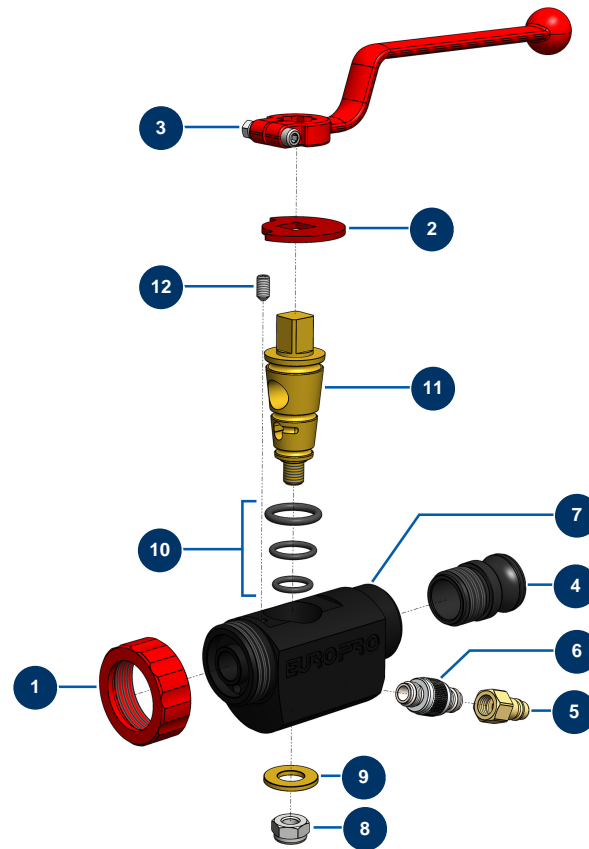

4 P ABS spray lance - General view

Détails des pièces

Pos.	Référence	Désignation
1	10031	Aluminium lance ring red
2	10030	Stop washer
3	20003	Red bend handle for lance (square of 14)
4	10279	3/4" x M 30/150 alu adapter for 4 & 6 P lance
5	70046	1/4" inner threaded male quick fit coupling
6	20006	Air adjustment tap 1/4" M x 1/4" M
7	10028	ABS lance body block
8	60013	M 10 nylstop nut
9	10032	Lance washer
10	80154	EUROPRO spraying machine lance gasket kit
11	10029	Lance brass cone
12	30371	ABS lance countersunk screw