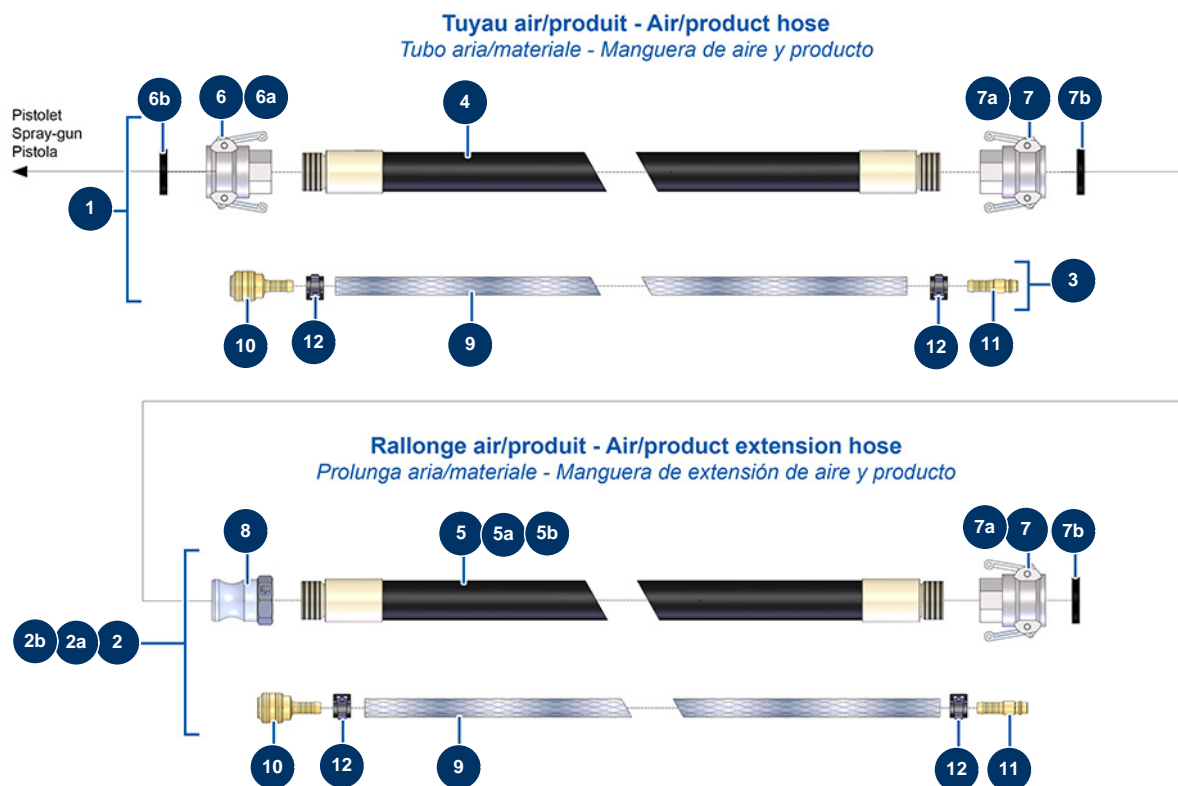

COMPACT-PRO 40 spraying machine - Hoses and extensions

Détails des pièces

Pos.	Référence	Désignation
1	30144	ø 32 x 20 metres air product hose
2	12039	Air-product extension Ø35 x 10 m
2a	12170	Air-product extension Ø35 x 15 m
2b	12077	Air-product extension Ø35 x 20 m
3	91064	Complete air hose for lance 11,15 m 14P and 24P
4	12998	Product hose 32 x 20 m, outer threaded 1"1/4x1" without couplers
5	11977	Product hose ø 35 x 10 m threaded 1"1/4
5a	11978	Product hose Ø35 x 15 m outer threaded 1"1/4
5b	11979	Product hose Ø35 x 20 m outer threaded 1"1/4
6	70007	1" camlock alu coupling, inner threaded 1" for 6, 8, 14 & 24P
6a	90689	1" cam coupler
6b	70014	1" cam coupler gasket
7	70006	1"1/4 camlock alu coupling, inner threaded 1"1/4 for 24P

Pos.	Référence	Désignation
7a	90691	1"1/4 cam coupler
7b	70015	1"1/4 cam coupler gasket
8	70012	1"1/4 inner threaded adapter for 24P
9	50003	Clear braided PVC hose Ø 10 x 16 by the metre
10	70004	Female quick fit coupling with corrugated shank of 9
11	70018	Corrugate male quick fit coupling of 9
12	12218	Spring collar Ø 15