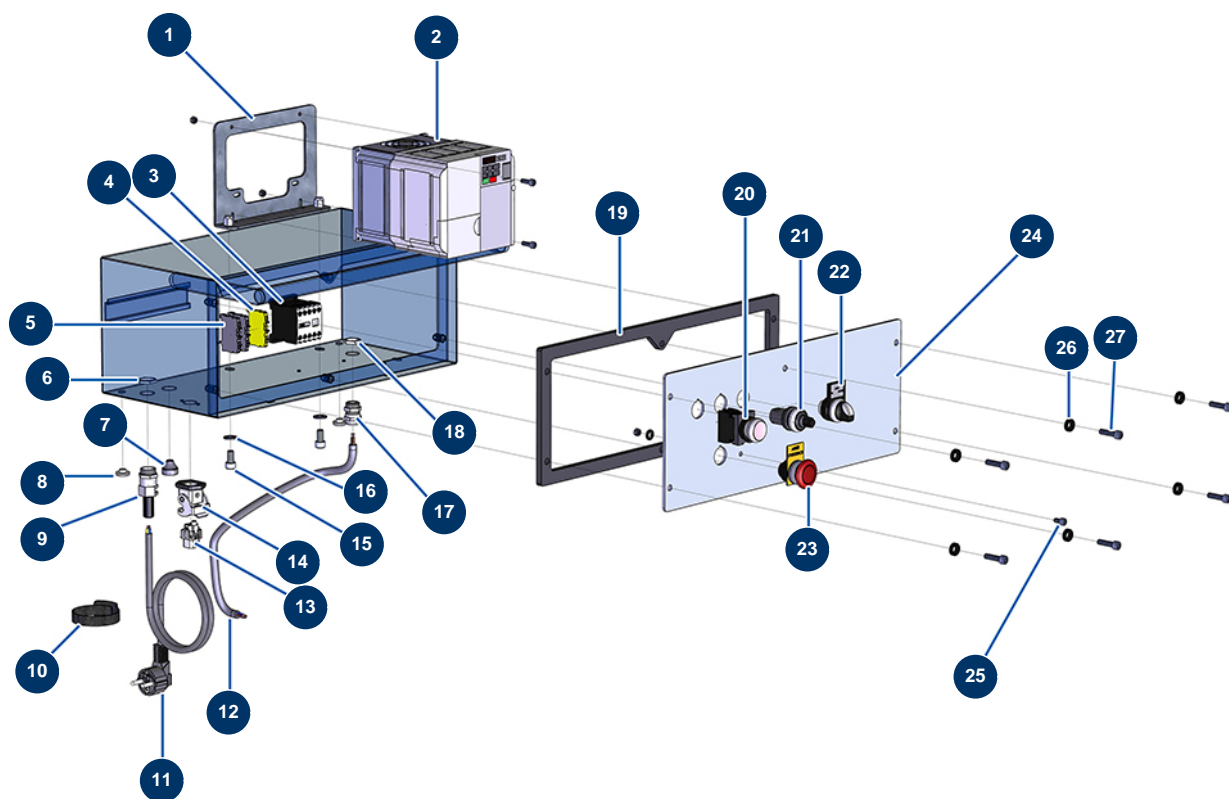

MINIJET 120 complete atomizer - Electrical box

Détails des pièces

Pos.	Référence	Désignation
1	80472	14 P control support
2	13089	Inverter 230 V - 2.2 KW GA
3	30011	230 Volt coil switch for sprayer
4	30038	Yellow and green conductive block 6 mm ²
5	80467	Grey conductor block 4 mm ²
6	30060	11mm cable gland nut
7	11564	M 16 grey rubber cable gland
8	80397	Water exhaust cork for electrical box
9	80450	cable gland for 11mm supply cable
10	12411	Self-gripping collar 20 x 330 mm
11	90180	Supply cable with moulded plug 3G 1,5 mm ²
12	90606	Shielded cable 4 x 1,5 by the metre
13	11914	Female insert 4p + G

Pos.	Référence	Désignation
14	11915	Blowing machine insulating support 3 p + T - 1 lever
15	80668	10 x 20 cylindrical head screw
16	80260	ø 8 inox medium washer
17	30040	Nickel plated watertight cable gland of 11 CEM
18	30333	Cable gland locknut of 11 CEM
19	90734	EUROPRO 14 P box gasket
20	30034	Complete ON button
21	80645	Spraying machine complete potentiometer from MARCH 2003
22	14180	MINIJET complete MANU-AUTO-REVERSE button
23	90038	Complete EMERGENCY STOP button Ø 22
24	30272	14 P electrical box holder
25	90798	M6 x 10 cylindrical head screw - CP 60 cylindrical head screw
26	80573	Hollow washer Ø 6
27	90996	6 x 20 inox cylindrical head screw