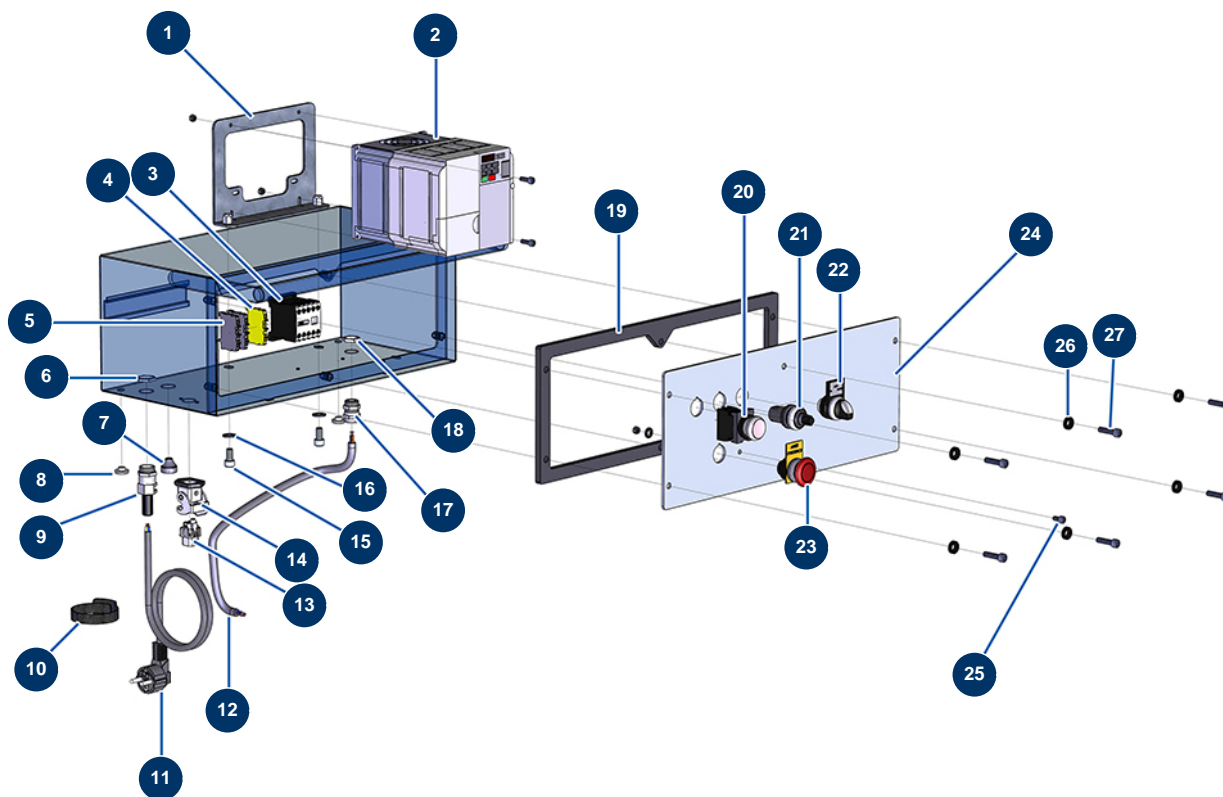

MINIJET 120 complete atomizer - Electrical box

Détails des pièces

Pos.	Référence	Désignation
1	80472	14 P control support
2	13089	Inverter 230 V - 2.2 KW GA
3	30011	230 Volt coil switch for sprayer
4	30038	Yellow and green conductive block 6 mm ²
5	80467	Grey conductor block 4 mm ²
6	30060	11mm cable gland nut
7	11564	M 16 grey rubber cable gland
8	80397	Water exhaust cork for electrical box
9	80450	11mm cable gland for 11mm supply cable
10	12411	Self-gripping collar 20 x 330 mm
11	90180	Supply cable with moulded plug 3G 1,5 mm ²
12	90606	Shielded cable 4 x 1,5 by the metre
13	11914	Female insert 4p + G

Pos.	Référence	Désignation
14	11915	Blowing machine insulating support 3 p + T - 1 lever
15	80668	10 x 20 cylindrical head screw
16	80260	ø 8 inox medium washer
17	30040	Nickel plated watertight cable gland of 11 CEM
18	30333	Cable gland locknut of 11 CEM
19	90734	EUROPRO 14 P box gasket
20	30034	Complete ON button
21	80645	Spraying machine complete potentiometer from MARCH 2003
22	14180	MINIJET complete MANU-AUTO-REVERSE button
23	90038	Complete EMERGENCY STOP button Ø 22
24	30272	14 P electrical box holder
25	90798	M6 x 10 cylindrical head screw - CP 60 cylindrical head screw
26	80573	Hollow washer Ø 6
27	90996	6 x 20 inox cylindrical head screw