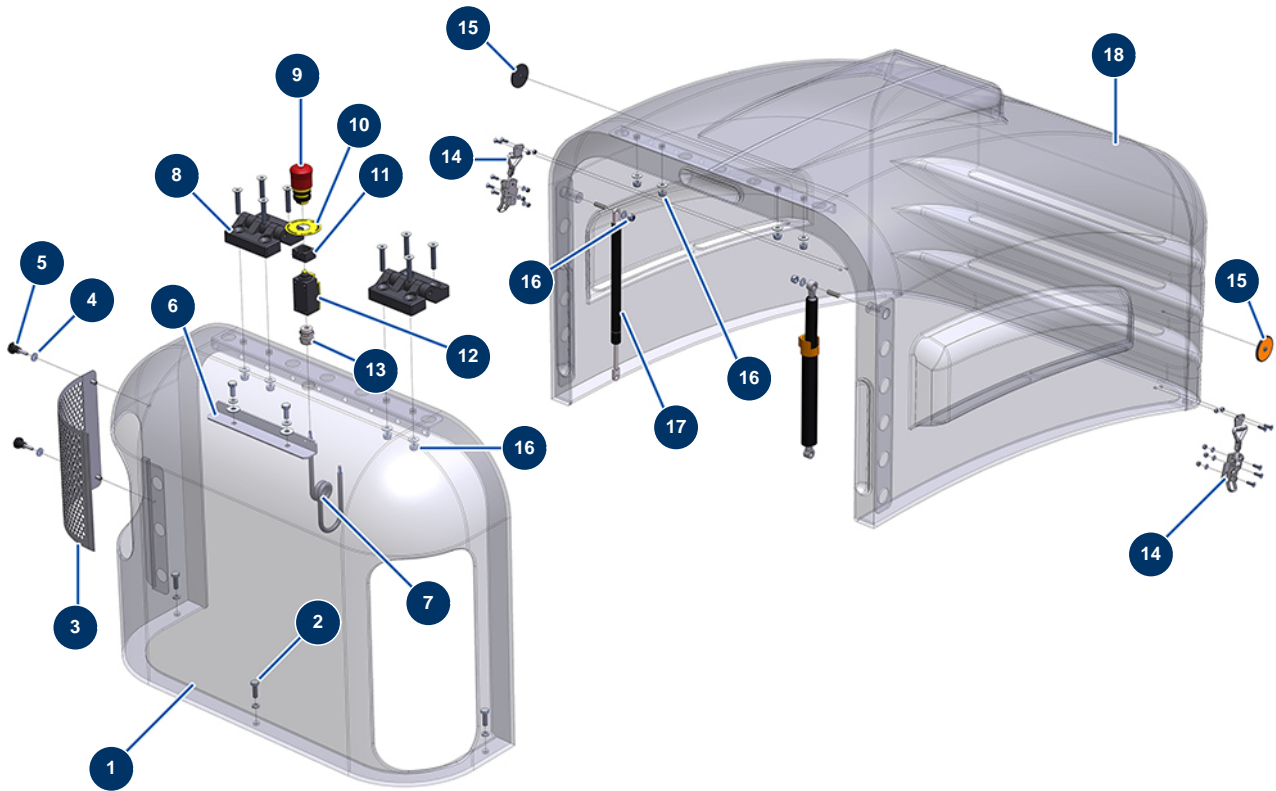

X-PRO D60 spraying machine - Bodywork

Détails des pièces

Pos.	Référence	Désignation
1	14413	CP 60, 70, 80 & 120 small model fixed bonnet
2	11544	THEF 8 x 25 screw
3	C20986	CP 60 hood removable lateral grid
4	30290	ø 5 large washer
5	12396	Plastic thumb wheel M5 x 20
6	C20866	Removable angle for hood reinforcement CP60 V17
7	11973	Electrical cable H05VVF 2x1 / sold by the meter
8	12797	Hood hinge - C.P 60
9	90727	Hook emergency stop button - CP 60
10	12824	Round sticker "Emergency stop" for CP 60
11	12664	Security switch adapter / emergency stop button - C.P 60
12	12663	Push safety switch - C.P. 60
13	80448	M 20 waterproof cable gland

Pos.	Référence	Désignation
14	13111	Large hood locking adjustable locking clamp - C.P 60
15	12361	Round & orange reflector - C.P 60
16	90127	M 8 nylstop nut
17	80209	Mobile hood gas spring - C.P 60
18	14412	CP 60, 70, 80 & 120 large model mobile bonnet