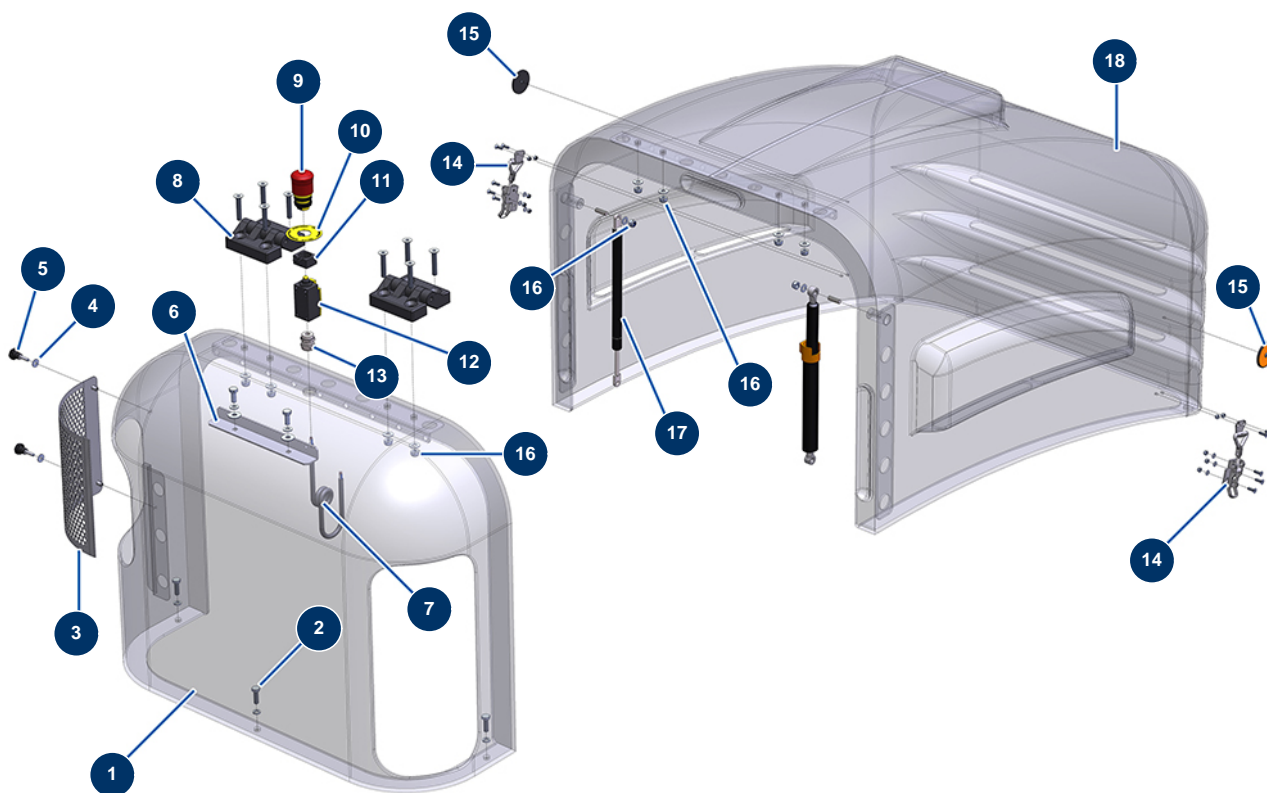

X-PRO D60 spraying machine - Bodywork

Détails des pièces

Pos.	Référence	Désignation
1	14413	CP 60, 70, 80 & 120 small model fixed bonnet
2	11544	THEF 8 x 25 screw
3	C20986	CP 60 hood removable lateral grid
4	30290	ø 5 large washer
5	12396	Plastic thumb wheel M5 x 20
6	C20866	Removable angle for hood reinforcement CP60 V17
7	11973	Electrical cable H05VVF 2x1 / sold by the meter
8	12797	Hood hinge - C.P 60
9	90727	Hook emergency stop button - CP 60
10	12824	Round sticker "Emergency stop" for CP 60
11	12664	Security switch adapter / emergency stop button - C.P 60
12	12663	Push safety switch - C.P. 60
13	80448	M 20 waterproof cable gland

Pos.	Référence	Désignation
14	13111	Large hood locking adjustable locking clamp - C.P 60
15	12361	Round & orange reflector - C.P 60
16	90127	M 8 nylstop nut
17	80209	Mobile hood gas spring - C.P 60
18	14412	CP 60, 70, 80 & 120 large model mobile bonnet