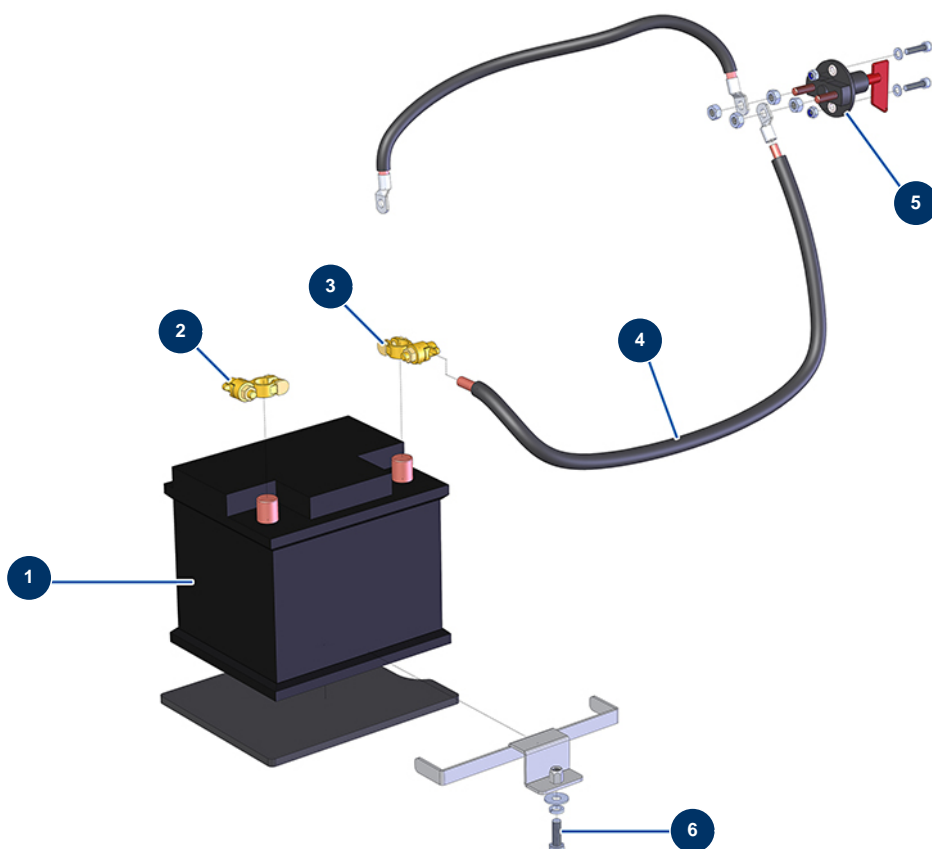

X-PRO D60 spraying machine - Battery

Détails des pièces

Pos.	Référence	Désignation
1	80188	C.P 60 battery
2	80231	Battery brass - lug
3	80230	Battery brass + lug
4	80234	25 mm ² battery cable by the metre
5	12394	CP 60 battery circuit breaker
6	11544	THEF 8 x 25 screw