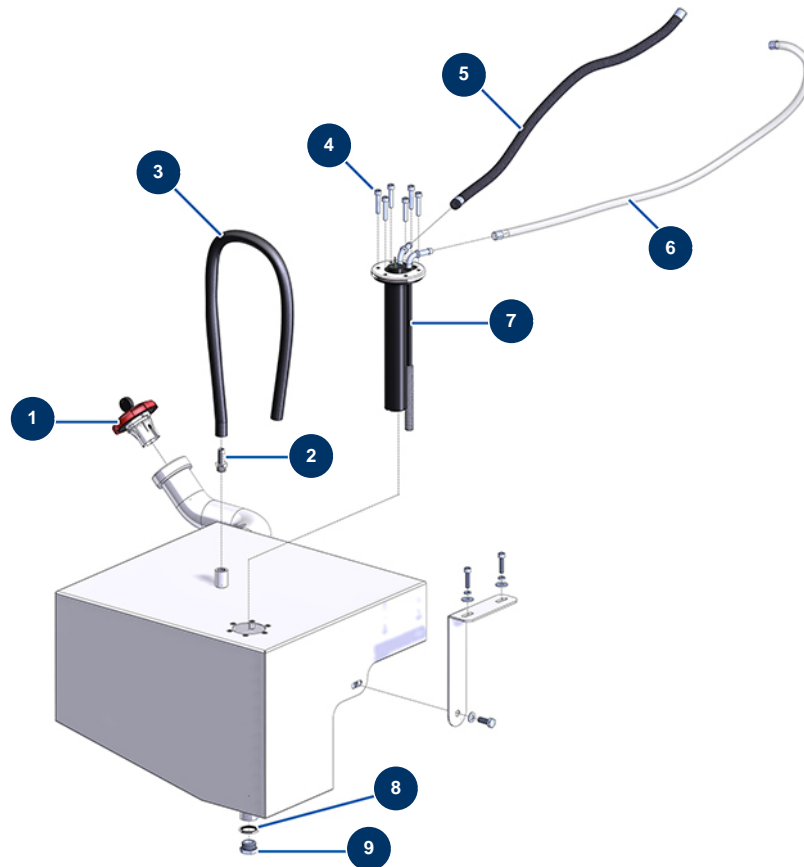

X-PRO D60 spraying machine - Fuel tank

Détails des pièces

Pos.	Référence	Désignation
1	13107	Red diesel tank cap with key - C.P 60
2	80094	1/4" corrugated outer threaded coupling Ø 10
3	50021	Paint hose Ø 10 x 18 by the metre
4	90153	6 x 30 cylindrical head screw
5	12391	Gasoil supply hose Ø 7,5 mm (sold by the metre)
6	12390	Gasoil return hose Ø 6 mm (sold by the metre)
7	12989	Gasoil level gauge - length 250 mm - CP60
8	91032	Steel gasket for hollow screw with 1/2" lip
9	90239	1/2" low-pressure male plug