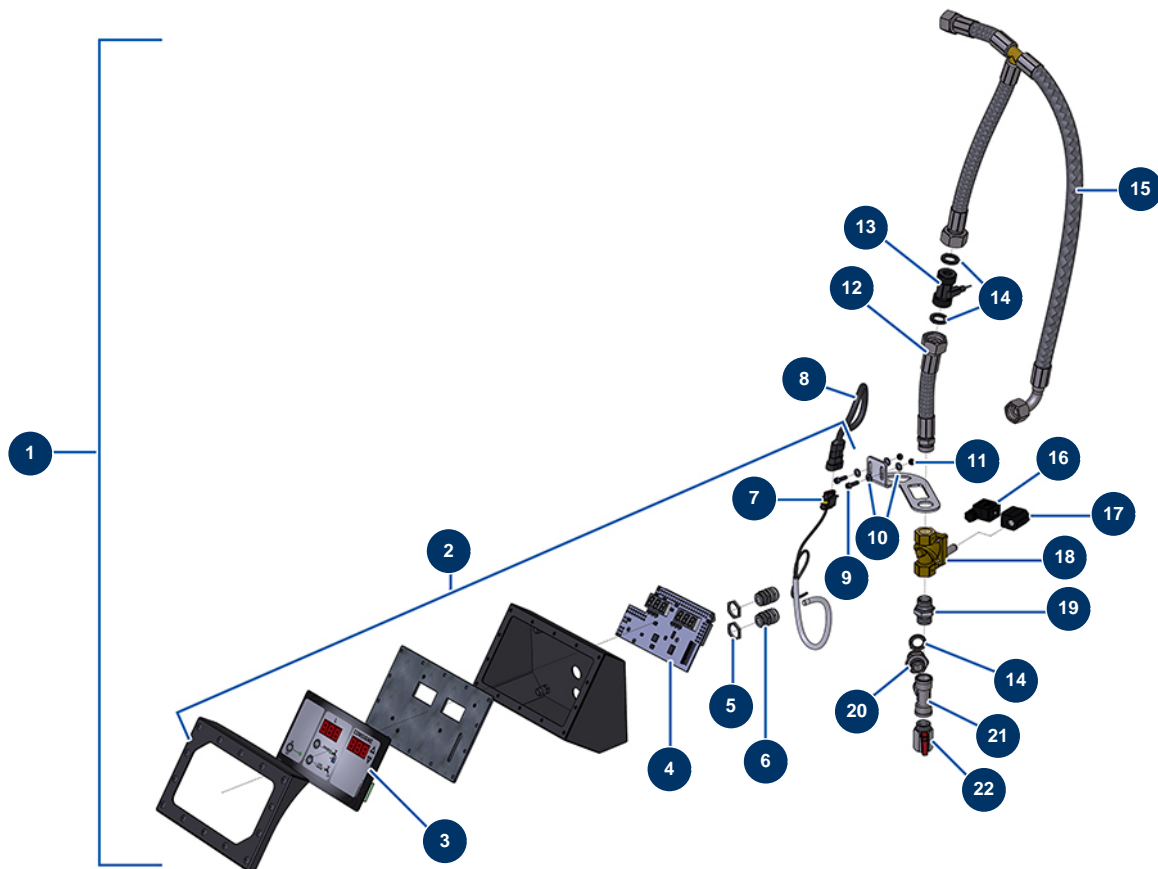

## X-PRO D60 spraying machine - Water doser

### Détails des pièces

| Pos. | Référence | Désignation  |
|------|-----------|--|
| 1    | 14358     | Complete digital water doser - CP 60 & 80                      |
| 2    | 14841     | Single digital water doser - CP 60 & 80                        |
| 3    | 14144     | COMPACT PRO 60 & 80 front with membrane                        |
| 4    | 14165     | 12 V & 24 V water dosing electronic card - X-PRO D60, E70, D80 |
| 5    | 30060     | 11mm cable gland nut   |
| 6    | 30082     | Nickel plated watertight cable gland of 11                     |
| 7    | 13434     | 3-way connector male spade                                     |
| 8    | 13433     | 3-way connector - female lug                                   |
| 9    | 12863     | 5 x 20 inox cylindrical head screw                             |
| 10   | 11737     | ø 5 inox medium washer   |
| 11   | 11880     | M 5 nylstop nut  |
| 12   | 14201     | Flexible hose 224 - Sensor output - C.P 60 & 80                |
| 13   | 11623     | C.P Ideal Mixer flow transmitter sensor                        |