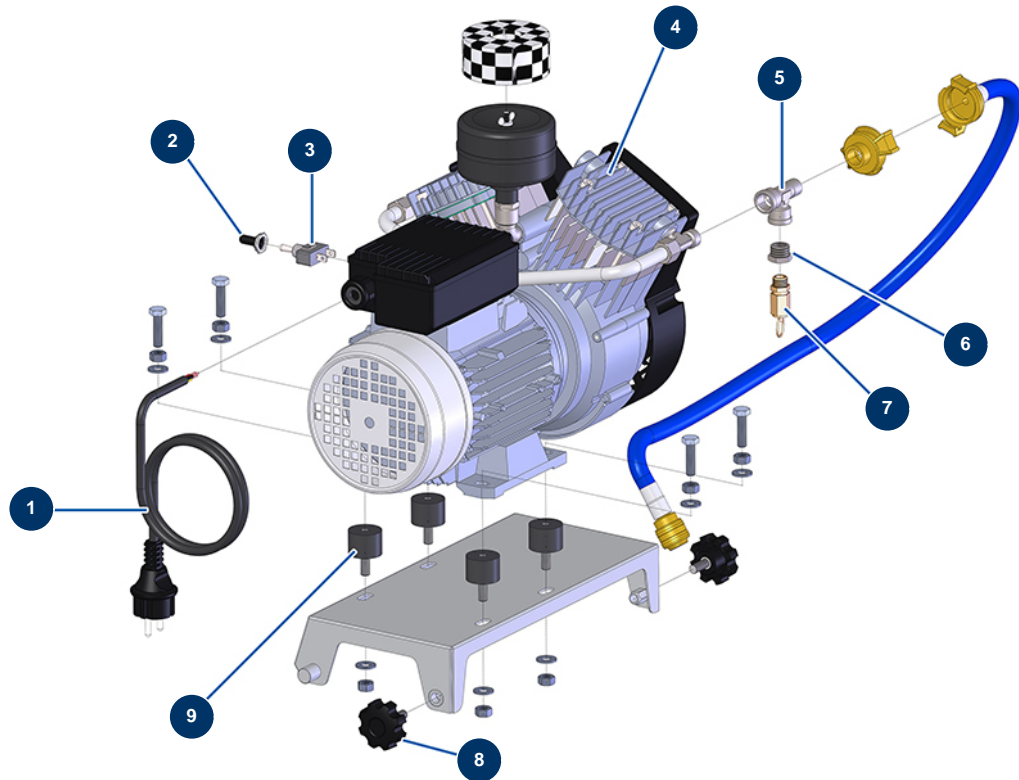

## MIXPRO 14 complete plaster continuous mixing machine - Compressor group

### Détails des pièces

Pos.	Référence	Désignation
1	30023	2P male electric socket + foam rubber T
2	90748	Compressor switch waterproof cap
3	90747	ON/OFF unipolar switch
4	14421	Two-cylinder compression head Oilless - 230V/50Hz single-phase
5	12530	M3/8" x F3/8" x F3/8" low pressure T
6	90242	3/8" MaleC x 1/4" FemaleD low-pressure reduction
7	1006050	Tank valve 3 bars
8	11514	Plastic thumb wheel M8 x 20
9	30151	Silentbloc ø 30 x 22 M-F8