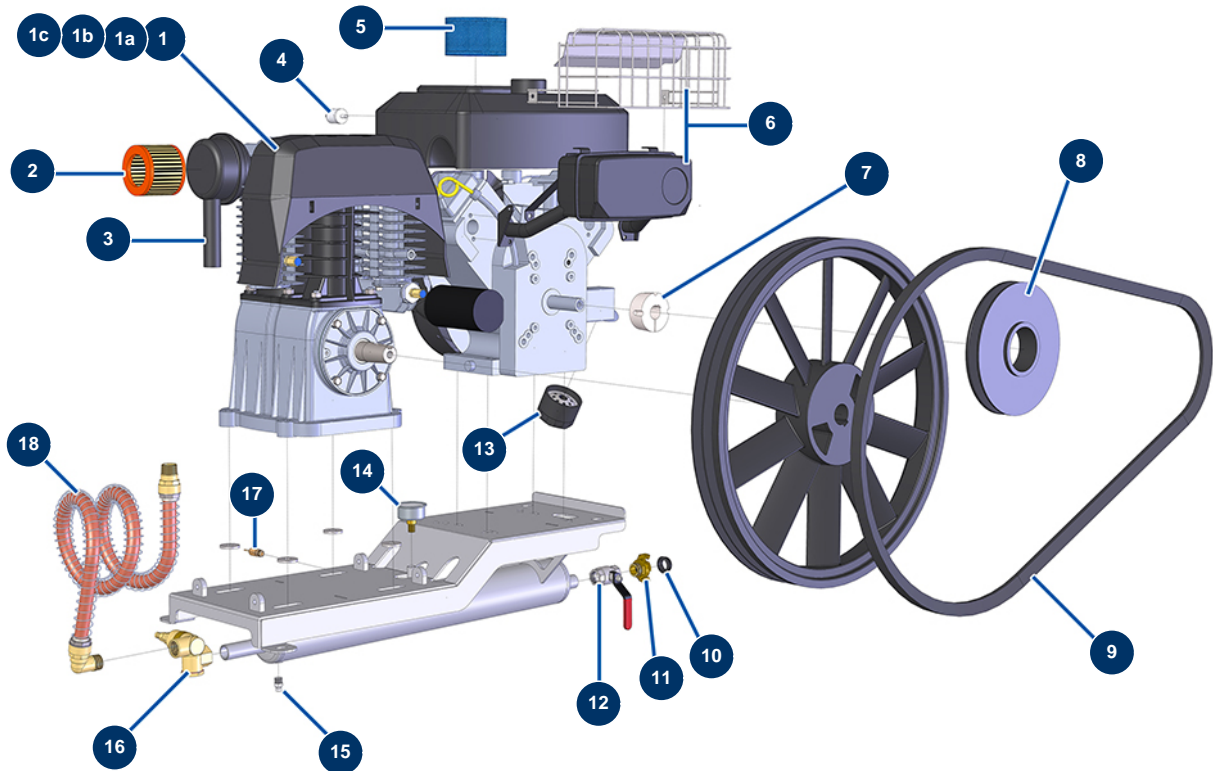

EUROPRO 100 TH compressor 13HP HONDA electric starter - Pneumatic circuit

Détails des pièces

Pos.	Référence	Désignation
1	30156	Compression head EUROPRO 100
1a	13001	Pouch of gasket for E 100 compressor from 09/2010
1b	30194	EUROPRO 100 plate valve
1c	90205	EUROPRO 100 head cover
2	14503	EUROPRO 100 - BK20 cartridge air filter
3	12299	EUROPRO 100 complete air filter BK20 & BK120
4	90855	VANGUARD AR 18hp motor petrol filter
5	90852	VANGUARD AR 18 hp motor air filter
6	60020	18 hp VANGUARD exhaust with protective grid
7	90202	Removable hub Ø 1" for 2012
8	90194	17 pulley without hub Ø 200
9	14166	17 SPB 2043 E100TH V-belt from 10/2017
10	11372	High temperature quick-fit connector gasket

Pos.	Référence	Désignation
11	70100	3/4" outer threaded quick fit coupling
12	11382	Red handle valve F3/4" x F3/4"
13	90853	VANGUARD 18 hp motor oil filter
14	80700	Cylindrical oil 1/4 axial manometer 50 mm 0 to 16 bar
15	30133	1/4" male compressor tank purge
16	90138	3/4" autonomous drain valve
17	80097	1/4" certified outer threaded safety valve 11 bar
18	14163	E100-4 2018 compressor outlet air hose