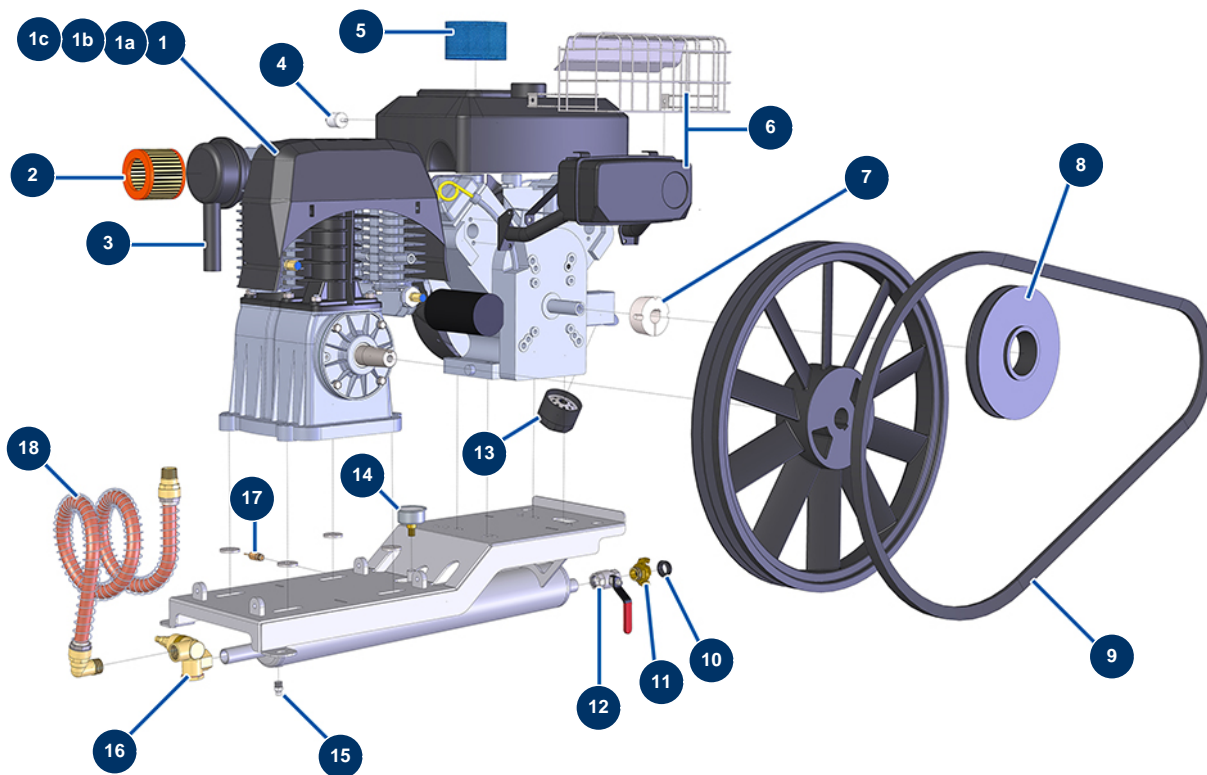

EUROPRO 100 TH compressor 13HP HONDA electric starter - Pneumatic circuit

Détails des pièces

Pos.	Référence	Désignation
1	30156	Compression head EUROPRO 100
1a	13001	Pouch of gasket for E 100 compressor from 09/2010
1b	30194	EUROPRO 100 plate valve
1c	90205	EUROPRO 100 head cover
2	14503	EUROPRO 100 - BK20 cartridge air filter
3	12299	EUROPRO 100 complete air filter BK20 & BK120
4	90855	VANGUARD AR 18hp motor petrol filter
5	90852	VANGUARD AR 18 hp motor air filter
6	60020	18 hp VANGUARD exhaust with protective grid
7	90202	Removable hub Ø 1" for 2012
8	90194	17 pulley without hub Ø 200
9	14166	17 SPB 2043 E100TH V-belt from 10/2017
10	11372	High temperature quick-fit connector gasket

Pos.	Référence	Désignation
11	70100	3/4" outer threaded quick fit coupling
12	11382	Red handle valve F3/4" x F3/4"
13	90853	VANGUARD 18 hp motor oil filter
14	80700	Cylindrical oil 1/4 axial manometer 50 mm 0 to 16 bar
15	30133	1/4" male compressor tank purge
16	90138	3/4" autonomous drain valve
17	80097	1/4" certified outer threaded safety valve 11 bar
18	14163	E100-4 2018 compressor outlet air hose