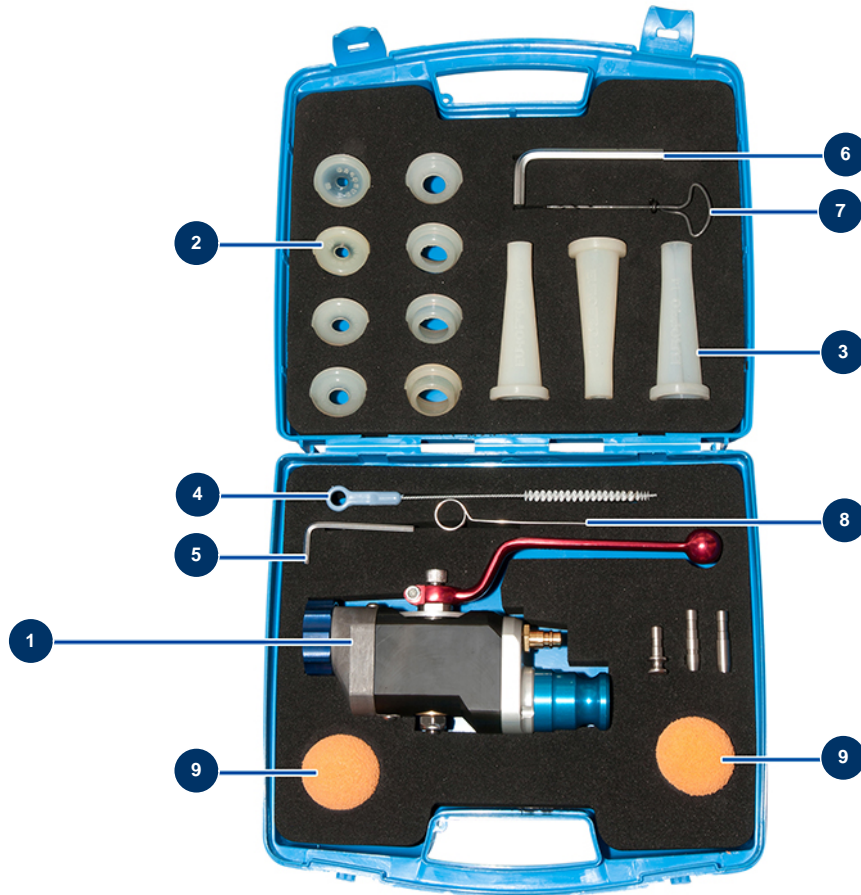

## COMPACT-PRO 30 spraying machine - Spraying lance

### Détails des pièces

Pos.	Référence	Désignation
1	12274	ABS mortar spray lance 1" coupling
2	11760	Set of spray nozzles Ø 8, 10, 12, 14, 16, 18, 20, 22 - C.P
3	11759	Set of grouting nozzles Ø 10, 12, 14
4	1022035	Cleaning brush
5	13050	4mm Allen key
6	101013	7mm Allen key
7	90605	Tube brush
8	1001017	Un-blocking pin
9	90566	Cleaning ball Ø 50