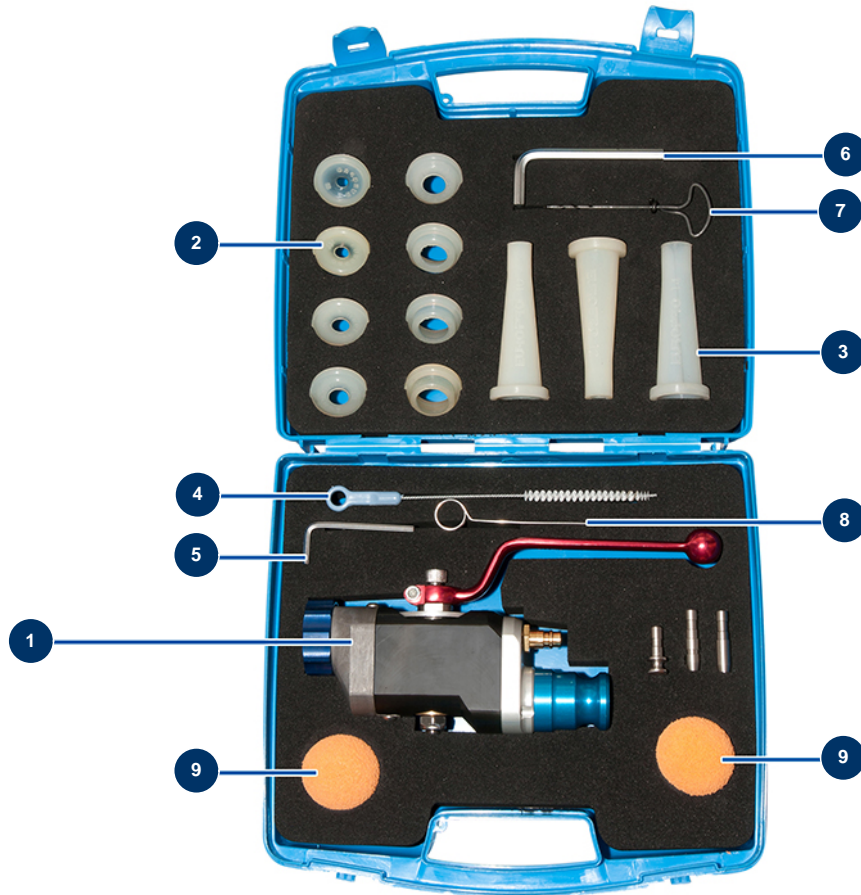

COMPACT-PRO 30 spraying machine - Spraying lance

Détails des pièces

Pos.	Référence	Désignation
1	12274	ABS mortar spray lance 1" coupling
2	11760	Set of spray nozzles Ø 8, 10, 12, 14, 16, 18, 20, 22 - C.P
3	11759	Set of grouting nozzles Ø 10, 12, 14
4	1022035	Cleaning brush
5	13050	4mm Allen key
6	101013	7mm Allen key
7	90605	Tube brush
8	1001017	Un-blocking pin
9	90566	Cleaning ball Ø 50