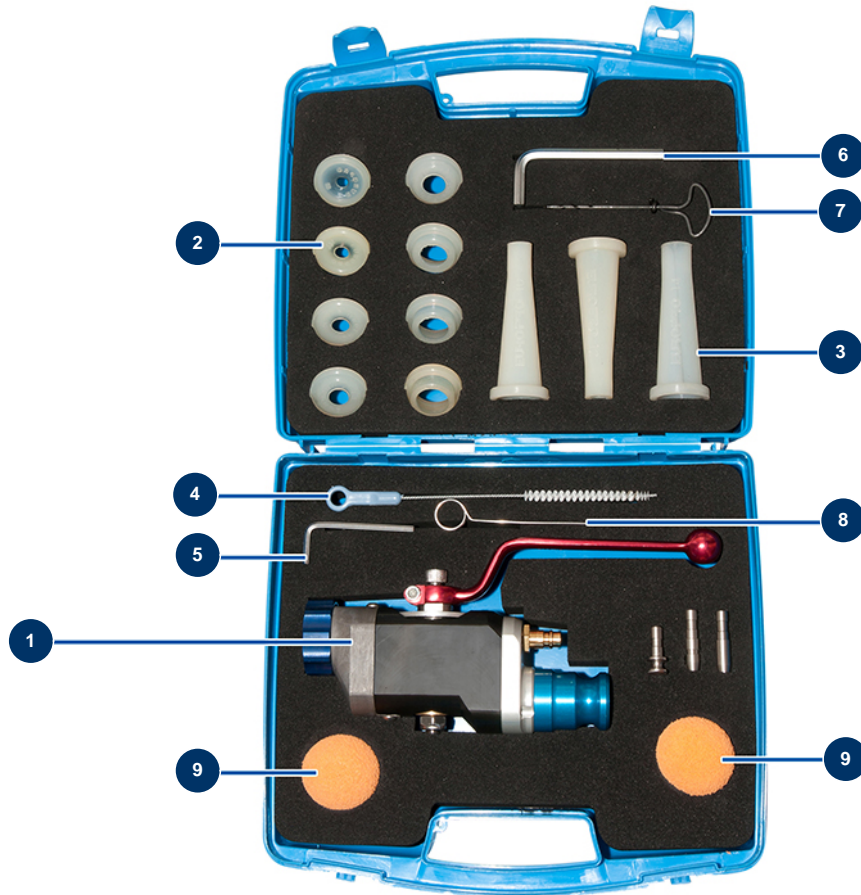

## COMPACT-PRO 40 spraying machine - Spraying lance

### Détails des pièces

Pos.	Référence	Désignation
1	12274	ABS mortar spray lance 1" coupling
2	11760	Set of spray nozzles Ø 8, 10, 12, 14, 16, 18, 20, 22 - C.P
3	11759	Set of grouting nozzles Ø 10, 12, 14
4	1022035	Cleaning brush
5	13050	4mm Allen key
6	101013	7mm Allen key
7	90605	Tube brush
8	1001017	Un-blocking pin
9	90566	Cleaning ball Ø 50