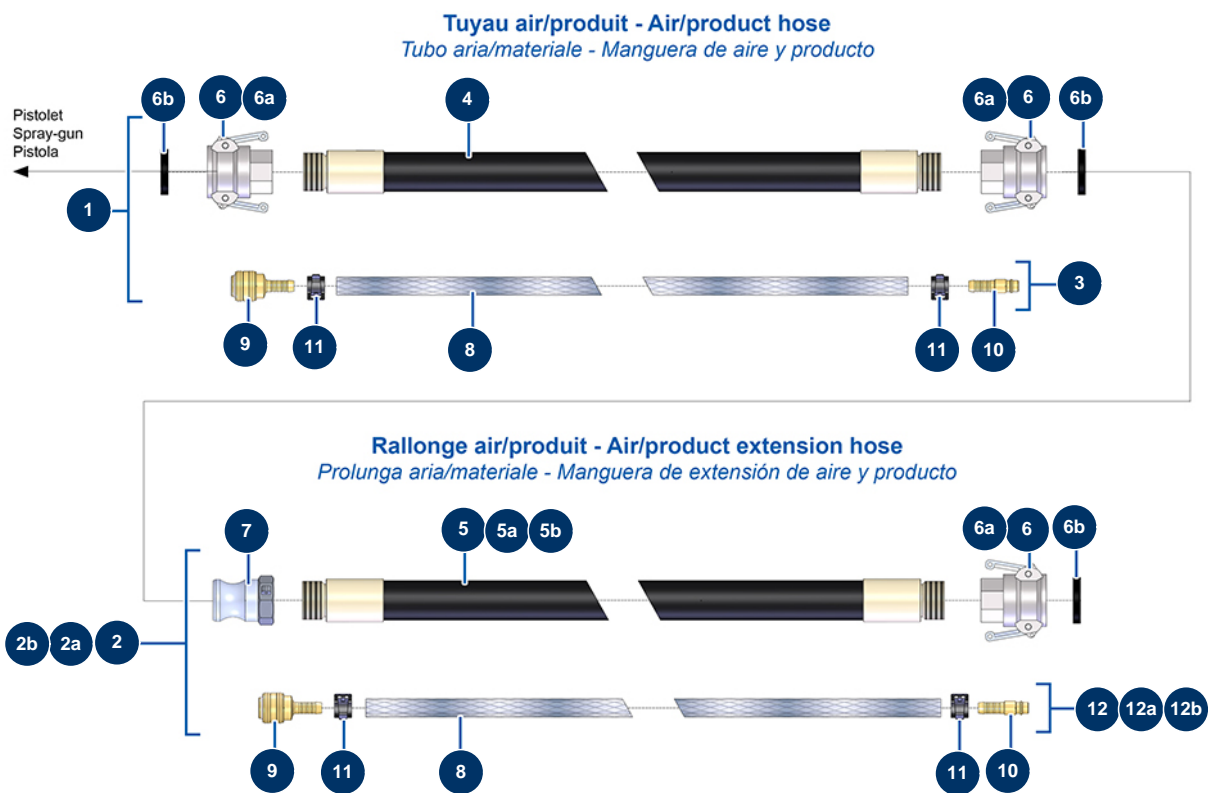

COMPACT-PRO 15 spraying machine - Hoses and extensions

Détails des pièces

Pos.	Référence	Désignation
1	50026	ø 25 x 10 metres air product hose 14 P
2	50046	Air-product extension Ø25 x 5 m
2a	11633	Air-product extension Ø25 x 10 m
2b	12213	Air-product extension Ø25 x 15 m
3	91064	Complete air hose for lance 11,15 m 14P and 24P
4	50013	25 x 10 m product hose outer threaded 1"
5	50010	25 x 5 m product hose outer threaded 1"
5a	50013	25 x 10 m product hose outer threaded 1"
5b	50014	25 x 15 m product hose outer threaded 1" without couplers
6	70007	1" camlock alu coupling, inner threaded 1" for 6, 8, 14 & 24P
6a	90689	1" cam coupler
6b	70014	1" cam coupler gasket
7	70002	1" inner threaded adapter for 4 to 14P

Pos.	Référence	Désignation
8	50003	Clear braided PVC hose Ø 10 x 16 by the metre
9	70004	Female quick fit coupling with corrugated shank of 9
10	70018	Corrugate male quick fit coupling of 9
11	12218	Spring collar Ø 15
12	91062	Complete air hose for lance 5,25 m 4P
12a	91064	Complete air hose for lance 11,15 m 14P and 24P
12b	13203	Complete air hose for lance 15,85 m