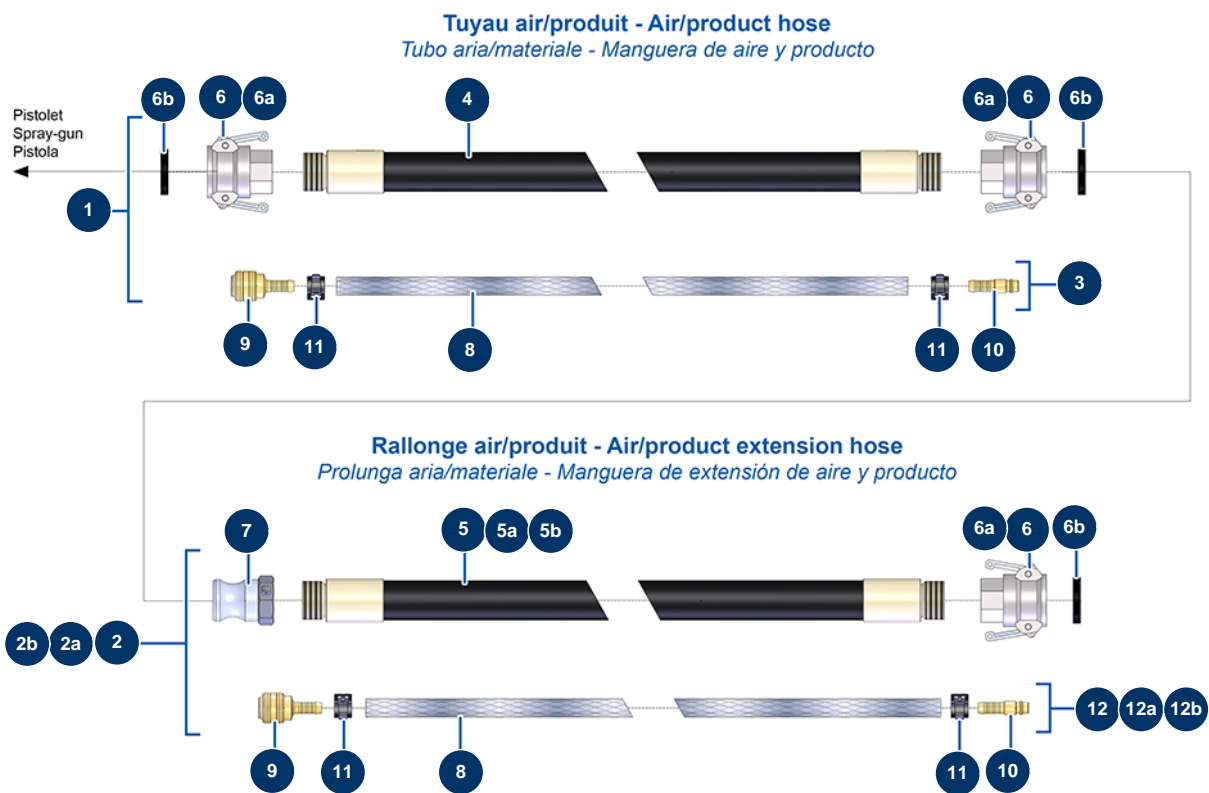

### Détails des pièces

Pos.	Référence	Désignation
1	50026	ø 25 x 10 metres air product hose 14 P
2	50046	Air-product extension Ø25 x 5 m
2a	11633	Air-product extension Ø25 x 10 m
2b	12213	Air-product extension Ø25 x 15 m
3	91064	Complete air hose for lance 11,15 m 14P and 24P
4	50013	25 x 10 m product hose outer threaded 1"
5	50010	25 x 5 m product hose outer threaded 1"
5a	50013	25 x 10 m product hose outer threaded 1"
5b	50014	25 x 15 m product hose outer threaded 1" without couplers
6	70007	1" camlock alu coupling, inner threaded 1" for 6, 8, 14 & 24P
6a	90689	1" cam coupler
6b	70014	1" cam coupler gasket
7	70002	1" inner threaded adapter for 4 to 14P

<b>Pos.</b>	<b>Référence</b>	<b>Désignation</b>
8	50003	Clear braided PVC hose Ø 10 x 16 by the metre
9	70004	Female quick fit coupling with corrugated shank of 9
10	70018	Corrugate male quick fit coupling of 9
11	12218	Spring collar Ø 15
12	91062	Complete air hose for lance 5,25 m 4P
12a	91064	Complete air hose for lance 11,15 m 14P and 24P
12b	13203	Complete air hose for lance 15,85 m