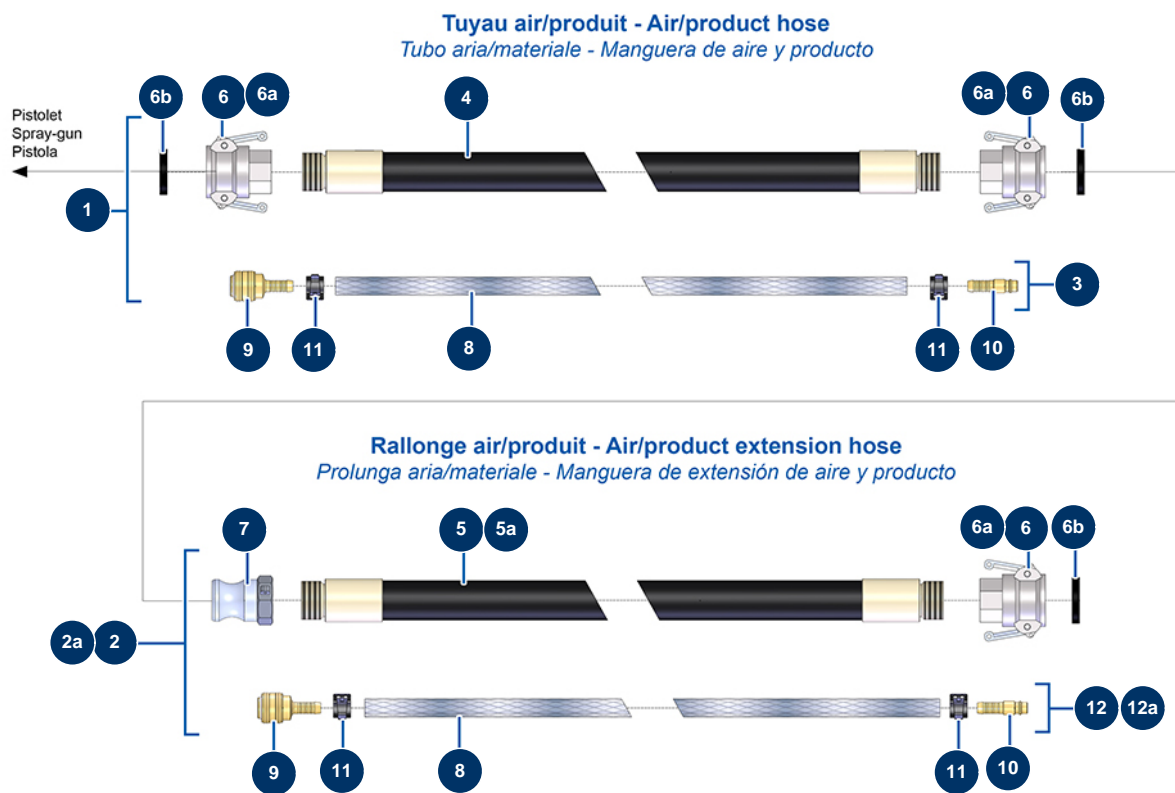

## DROPPRO 30P spraying machine - Hoses and extensions

### Détails des pièces

Pos.	Référence	Désignation
1	50026	ø 25 x 10 metres air product hose 14 P
2	50046	Air-product extension Ø25 x 5 m
2a	11633	Air-product extension Ø25 x 10 m
3	91064	Complete air hose for lance 11,15 m 14P and 24P
4	50013	25 x 10 m product hose outer threaded 1"
5	50010	25 x 5 m product hose outer threaded 1"
5a	50013	25 x 10 m product hose outer threaded 1"
6	70007	1" camlock alu coupling, inner threaded 1" for 6, 8, 14 & 24P
6a	90689	1" cam coupler
6b	70014	1" cam coupler gasket
7	70002	1" inner threaded adapter for 4 to 14P
8	50003	Clear braided PVC hose Ø 10 x 16 by the metre
9	70004	Female quick fit coupling with corrugated shank of 9

<b>Pos.</b>	<b>Référence</b>	<b>Désignation</b>
10	70018	Corrugate male quick fit coupling of 9
11	12218	Spring collar Ø 15
12	91062	Complete air hose for lance 5,25 m 4P
12a	91064	Complete air hose for lance 11,15 m 14P and 24P