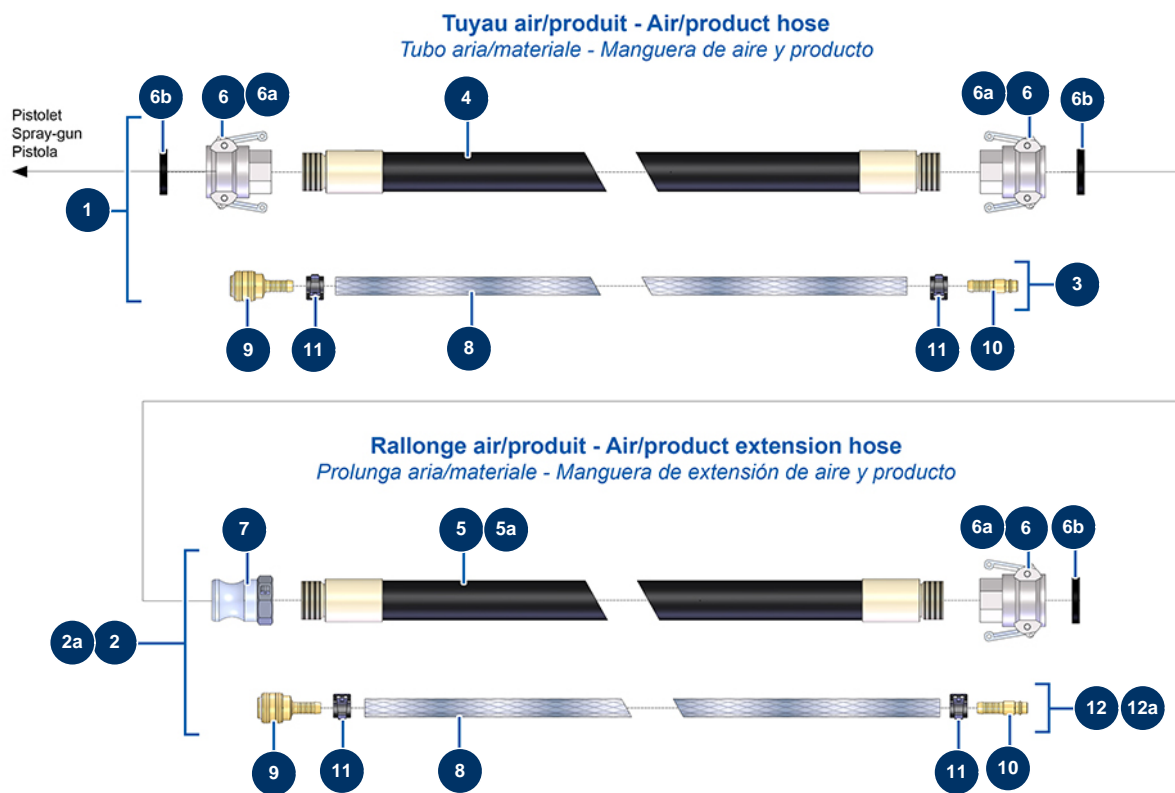

DROPPRO 30P spraying machine - Hoses and extensions

Détails des pièces

Pos.	Référence	Désignation
1	50026	ø 25 x 10 metres air product hose 14 P
2	50046	Air-product extension Ø25 x 5 m
2a	11633	Air-product extension Ø25 x 10 m
3	91064	Complete air hose for lance 11,15 m 14P and 24P
4	50013	25 x 10 m product hose outer threaded 1"
5	50010	25 x 5 m product hose outer threaded 1"
5a	50013	25 x 10 m product hose outer threaded 1"
6	70007	1" camlock alu coupling, inner threaded 1" for 6, 8, 14 & 24P
6a	90689	1" cam coupler
6b	70014	1" cam coupler gasket
7	70002	1" inner threaded adapter for 4 to 14P
8	50003	Clear braided PVC hose Ø 10 x 16 by the metre
9	70004	Female quick fit coupling with corrugated shank of 9

Pos.	Référence	Désignation
10	70018	Corrugate male quick fit coupling of 9
11	12218	Spring collar Ø 15
12	91062	Complete air hose for lance 5,25 m 4P
12a	91064	Complete air hose for lance 11,15 m 14P and 24P