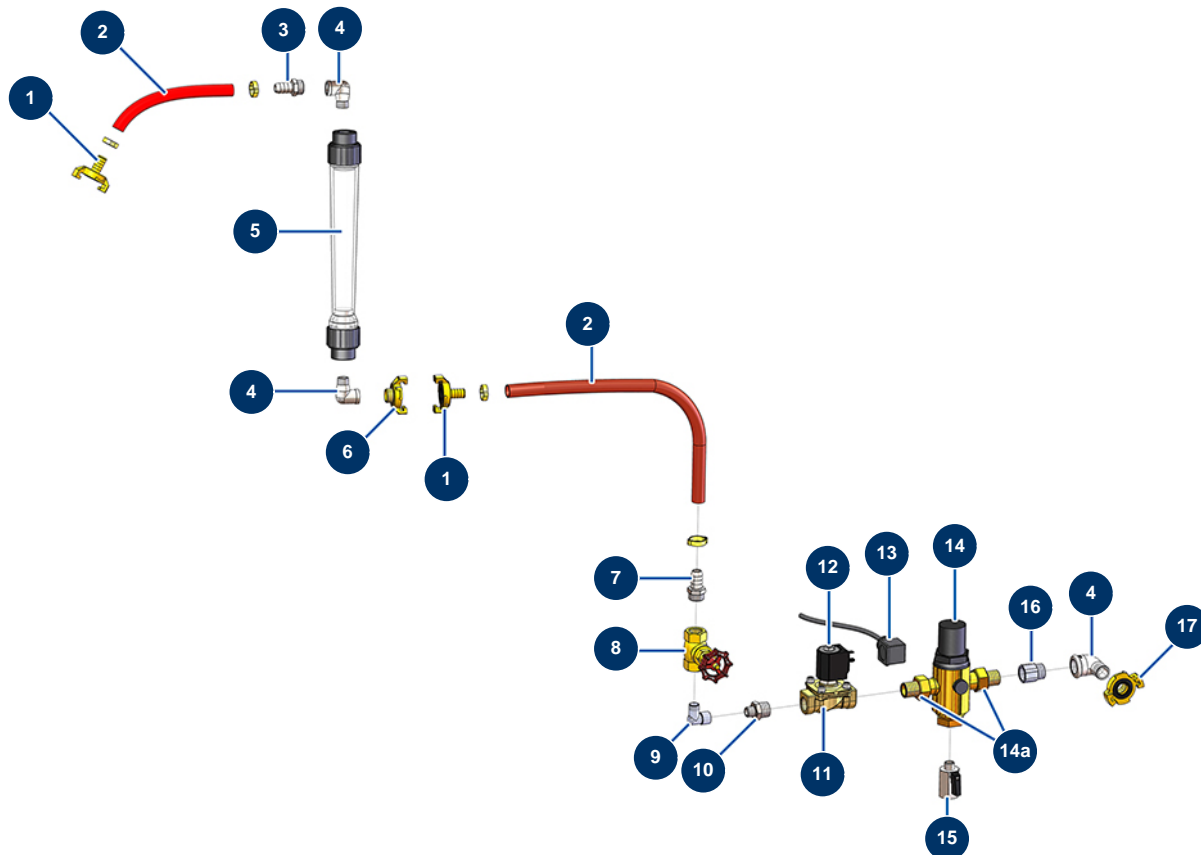

MIXPRO 60 PREMIUM continuous mixer - Water group

Détails des pièces

Pos.	Référence	Désignation
1	MI3A00100102	Corrugated Geka coupling of 13
2	MI3F00700201	Yellow and red PVC hose \varnothing 13 x 19 by the metre
3	MI3G50300201	
4	MI3G50300501	Elbow BP 90° 1/2 MaleC x 1/2 FemaleD
5	MI3G01101001	Complete universal flow meter 60/600
6	MI3A00100302	1/2" outer threaded Geka coupling
7	MI3G50300207	
8	MI3G01300211	
9	MI3G20300500	9
10	MI3G50300702	1/2" MaleC x 1/4" MaleC low-pressure nipple
11	MI3G00301100	1/2" MIXER 35 solenoid valve
12	MI3G00300323	220 V Solenoid valve coil
13	MI3G00402201	Pressure switch connector

Pos.	Référence	Désignation
14	MI3G00904100	Water pressure regulator 0,5 to . bar
14a	MI3G01700010	14a
15	MI3G01200102	1/4" mini lux valve
16	MI3G50301140	Extension MF 1/2" x 20mm 529-Z
17	MI3A00100202	1/2" inner threaded Geka coupling