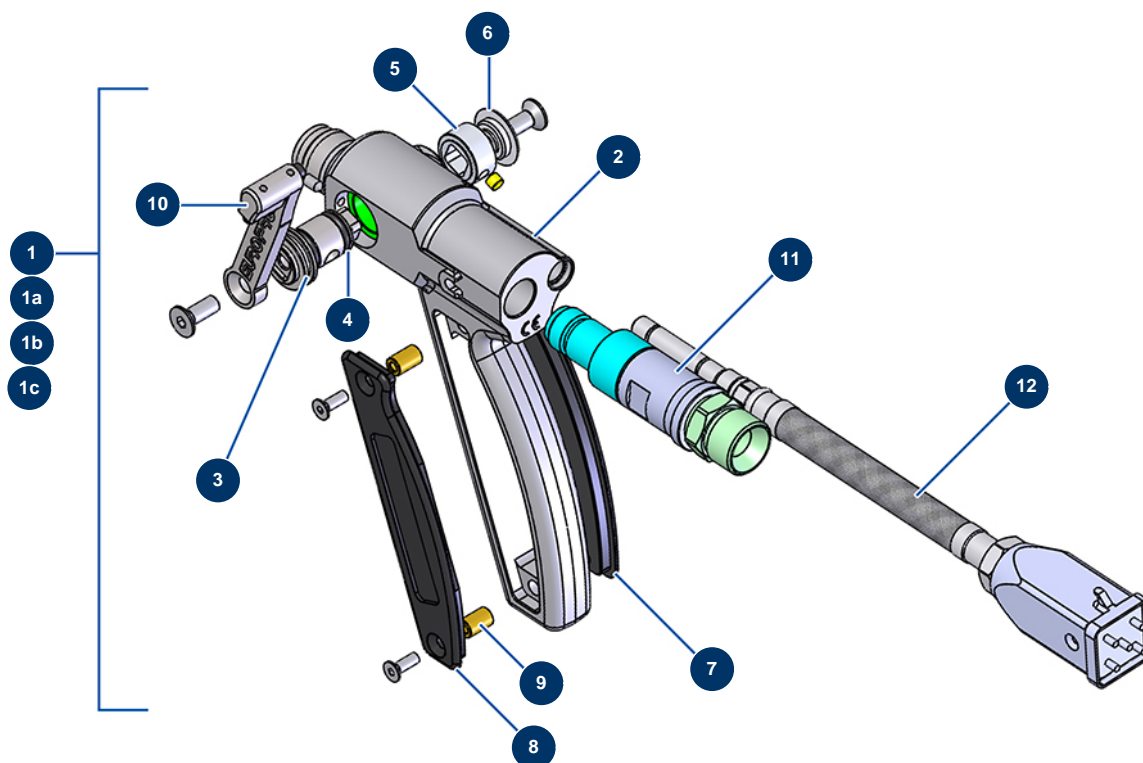

## JETPRO 100-7 complete atomizer - Spray-guns (up to 12/2020)

### Détails des pièces

Pos.	Référence	Désignation
1	13176	Complete inox JETPRO spray-gun without nozzle holder
1a	13168	Complete JETPRO spray-gun, wireless remote control without nozzle holder & nozzle
1b	12549	Complete JETPRO spray-gun without nozzle holder
1c	M07022	JETPRO spray-gun without sensor, nozzle and nozzle holder
2	M10290	JETPRO spray-gun body
3	14222	Complete flue block/jacket for JETPRO spray-gun
4	11303	12 x 2 o-ring
5	M10240	JETPRO spray-gun detection stop
6	M10303	JETPRO spray-gun supported washer
7	M10239	JETPRO spray-gun handle right cover
8	M10238	JETPRO spray-gun handle left cover
9	M10242	Axle for JETPRO spray-gun handle cover
10	M07029	JETPRO spray-gun complete trigger

Pos.	Référence	Désignation
11	M07056	Turning connector for JETPRO spray-gun
12	12766	Complete sensor kit with square plug for JETPRO spray-gun