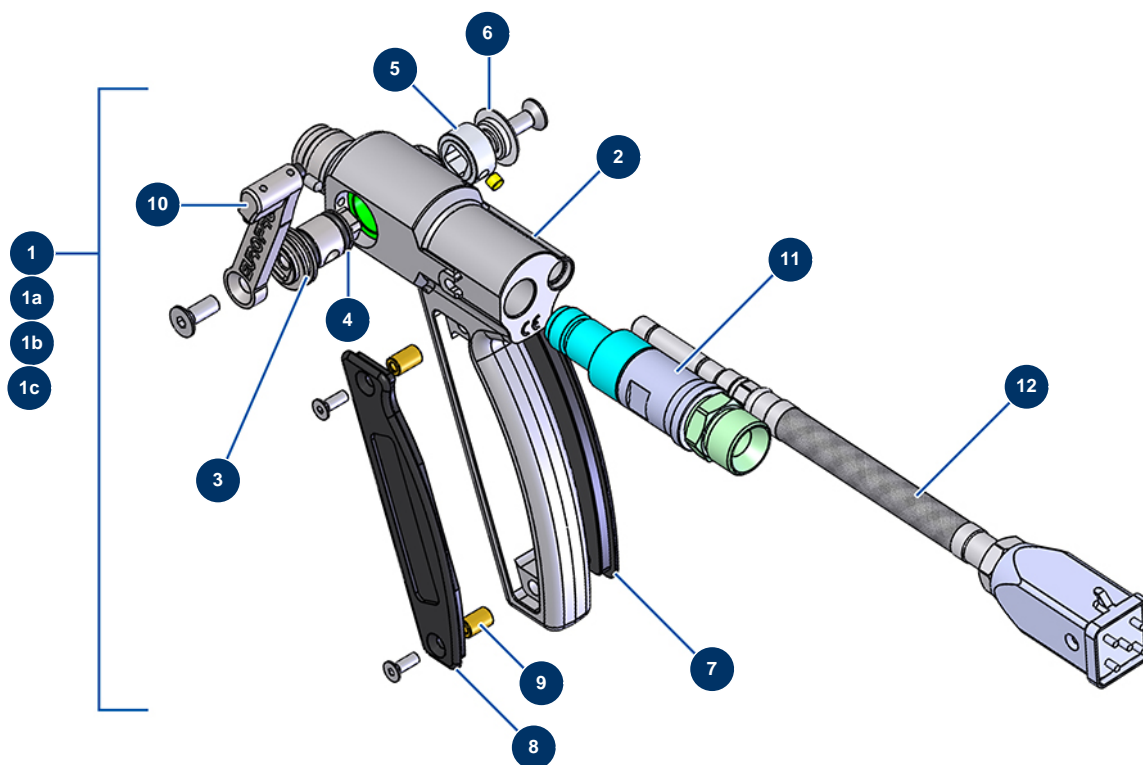

JETPRO 100-7 complete atomizer - Spray-guns (up to 12/2020)

Détails des pièces

Pos.	Référence	Désignation
1	13176	Complete inox JETPRO spray-gun without nozzle holder
1a	13168	Complete JETPRO spray-gun, wireless remote control without nozzle holder & nozzle
1b	12549	Complete JETPRO spray-gun without nozzle holder
1c	M07022	JETPRO spray-gun without sensor, nozzle and nozzle holder
2	M10290	JETPRO spray-gun body
3	14222	Complete flue block/jacket for JETPRO spray-gun
4	11303	12 x 2 o-ring
5	M10240	JETPRO spray-gun detection stop
6	M10303	JETPRO spray-gun supported washer
7	M10239	JETPRO spray-gun handle right cover
8	M10238	JETPRO spray-gun handle left cover
9	M10242	Axle for JETPRO spray-gun handle cover
10	M07029	JETPRO spray-gun complete trigger

Pos.	Référence	Désignation
11	M07056	Turning connector for JETPRO spray-gun
12	12766	Complete sensor kit with square plug for JETPRO spray-gun