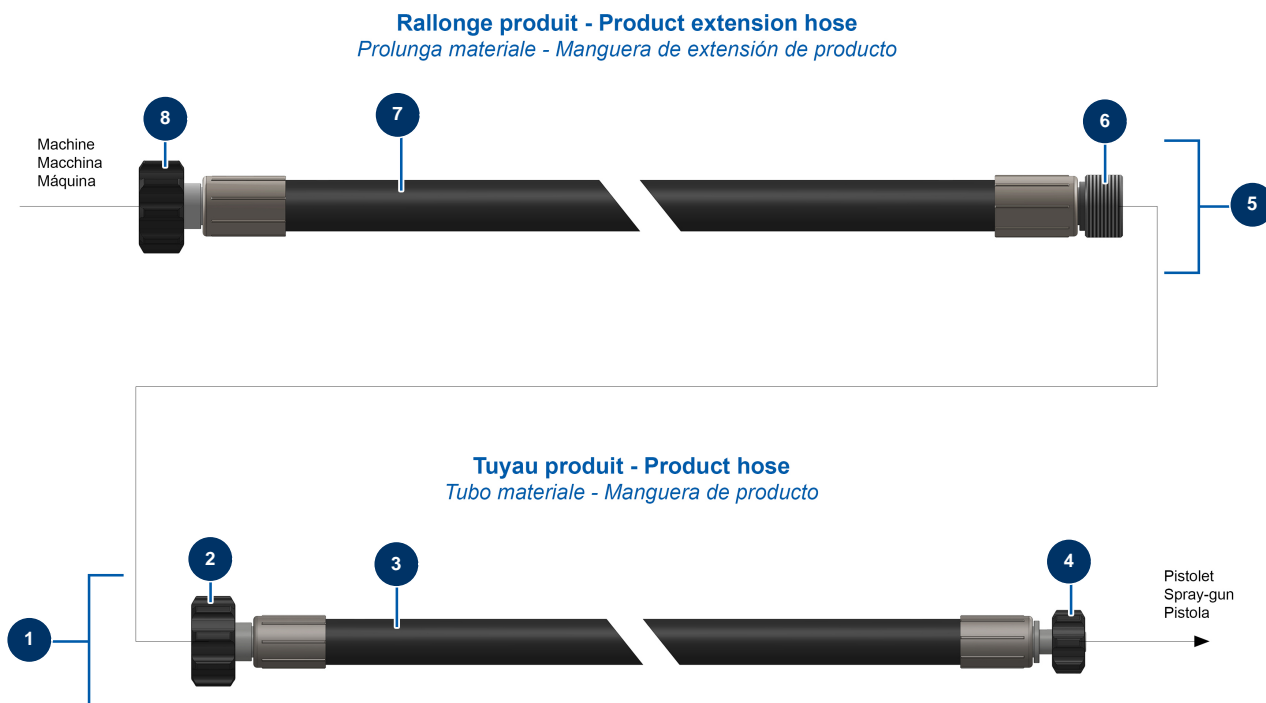

MINIJET 120 complete atomizer - Hoses and extensions (from 2021)

Détails des pièces

Pos.	Référence	Désignation
1	14802	ø 16 x 15 m product hose, quick couplings F1" x F1/2" MINIJET/JETPRO
2	14799	1" F quick coupling ø 16 corrugated for MINIJET/JETPRO
3	13651	2SC 5/8" black hose ø 16 standard marking
4	14798	1/2 "F quick coupling ø 16 corrugated for MINIJET/JETPRO
5	14814	ø 19 x 10 m product hose, quick couplings F 1" x M 1" MINIJET/JETPRO
6	M10734	1" M corrugated ø 19 quick coupling for MINIJET/JETPRO
7	12426	3/4" black 2SC hose ø 19 standard marking
8	14800	1" F corrugated ø 19 quick coupling for MINIJET/JETPRO