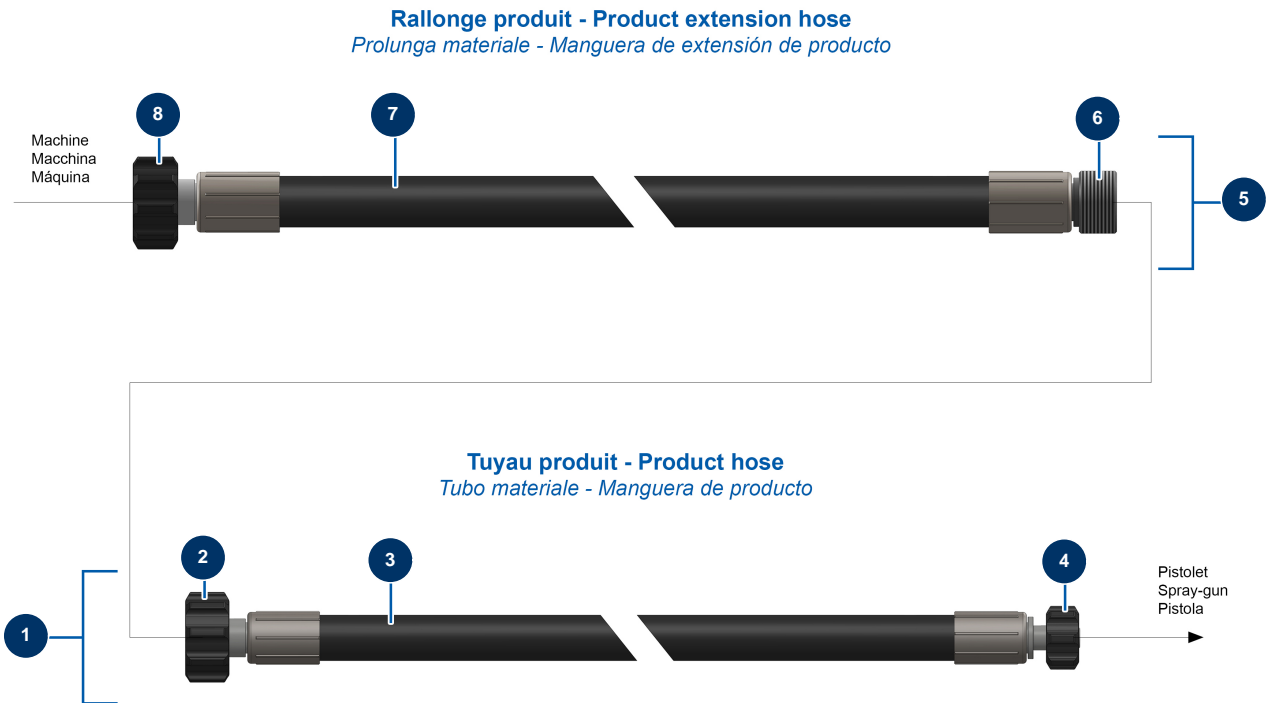

JETPRO 130-7 complete atomizer - 400V TETRA - Hoses and extensions (from 2021)

Détails des pièces

Pos.	Référence	Désignation
1	14804	ø 16 x 2,5 m product hose, quick couplings F 1" x F1/2" MINIJET/JETPRO
2	14799	1" F quick coupling ø 16 corrugated for MINIJET/JETPRO
3	13651	2SC 5/8" black hose ø 16 standard marking
4	14798	1/2 "F quick coupling ø 16 corrugated for MINIJET/JETPRO
5	14805	ø 19 x 30 m product hose, quick couplings F 1" x M 1" MINIJET/JETPRO
6	M10734	1" M corrugated ø 19 quick coupling for MINIJET/JETPRO
7	12426	3/4" black 2SC hose ø 19 standard marking
8	14800	1" F corrugated ø 19 quick coupling for MINIJET/JETPRO