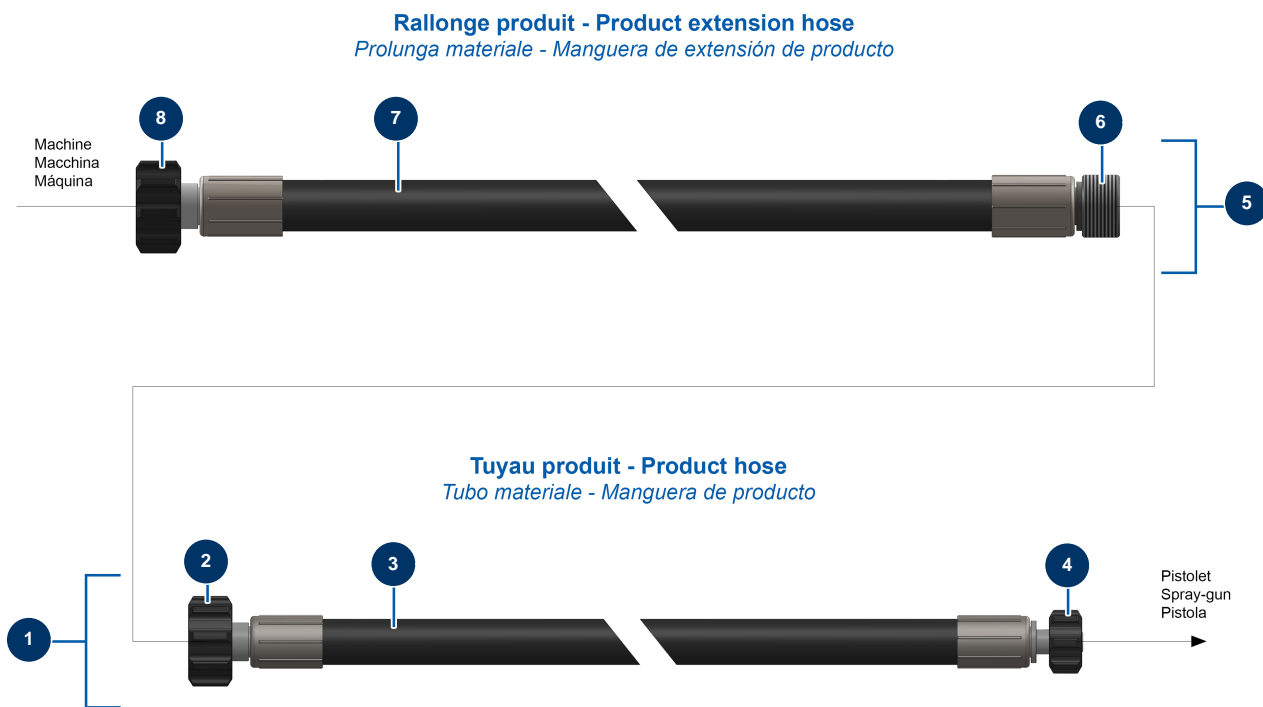

JETPRO 130-7 complete atomizer - 400V TETRA - Hoses and extensions (from 2021)

Détails des pièces

Pos.	Référence	Désignation
1	14804	ø 16 x 2,5 m product hose, quick couplings F 1" x F1/2" MINIJET/JETPRO
2	14799	1" F quick coupling ø 16 corrugated for MINIJET/JETPRO
3	13651	2SC 5/8" black hose ø 16 standard marking
4	14798	1/2 "F quick coupling ø 16 corrugated for MINIJET/JETPRO
5	14805	ø 19 x 30 m product hose, quick couplings F 1" x M 1" MINIJET/JETPRO
6	M10734	1" M corrugated ø 19 quick coupling for MINIJET/JETPRO
7	12426	3/4" black 2SC hose ø 19 standard marking
8	14800	1" F corrugated ø 19 quick coupling for MINIJET/JETPRO