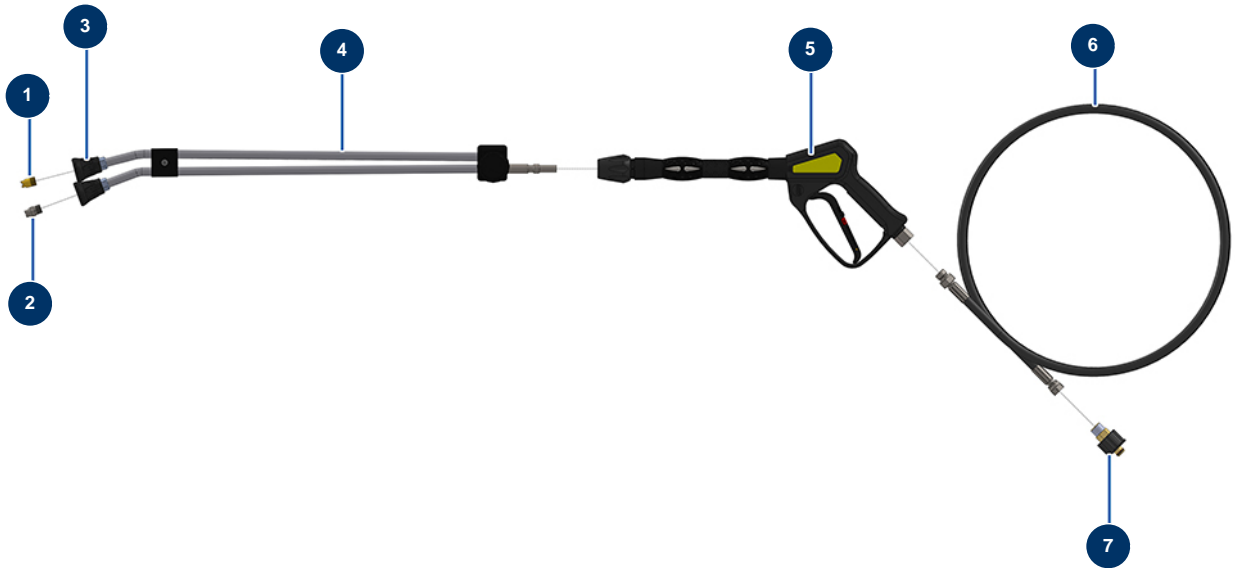

EUROPROLAV 15-200 TH.2 HONDA washer - Lance and hose

Détails des pièces

Pos.	Référence	Désignation
1	90307	Low pressure nozzle 50°-40
2	90305	High pressure nozzle 15°-45
3	12415	Double elbow lance hose nozzle holder, 600 mm, KW coupler
4	12166	Double elbow lance hose 600 mm, KW coupler
5	12165	Washer spray-gun with protected hose 310 bars, KW coupler
6	12071	Washer hose Ø 8-315 bar 10 metres
7	90328	M22-150 F x 3/8 M female quick fit attachment