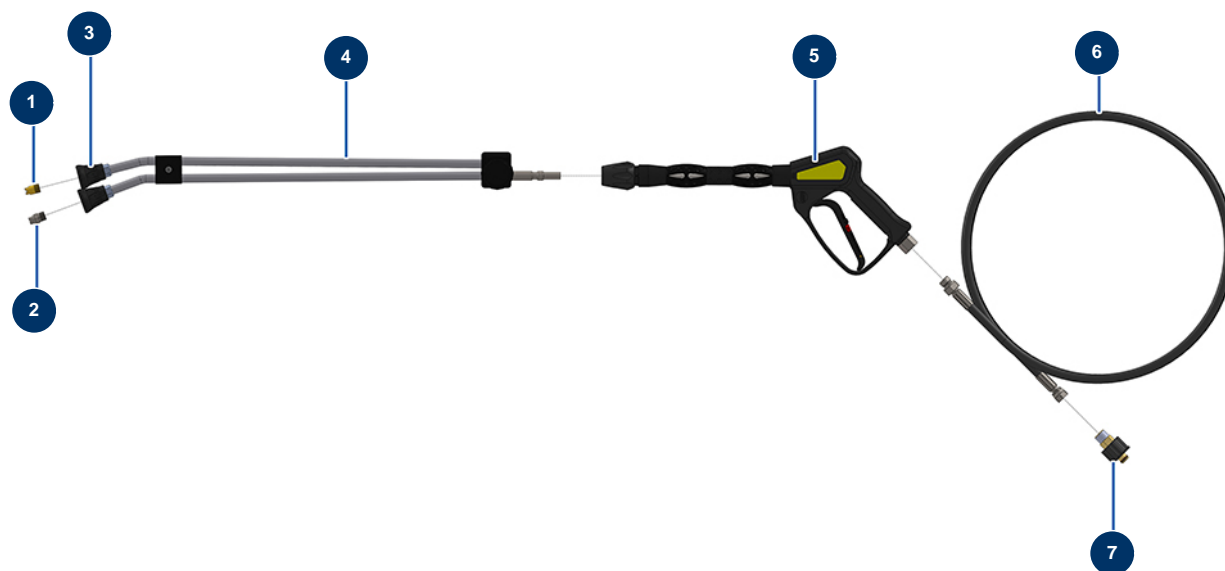

## EUROPOLAV 15-200 TH.2 HONDA washer - Lance and hose

## Détails des pièces

Pos.	Référence	Désignation
1	90307	Low pressure nozzle 50°-40
2	90305	High pressure nozzle 15°-45
3	12415	Double elbow lance hose nozzle holder, 600 mm, KW coupler
4	12166	Double elbow lance hose 600 mm, KW coupler
5	12165	Washer spray-gun with protected hose 310 bars, KW coupler
6	12071	Washer hose Ø 8-315 bar 10 metres
7	90328	M22-150 F x 3/8 M female quick fit attachment