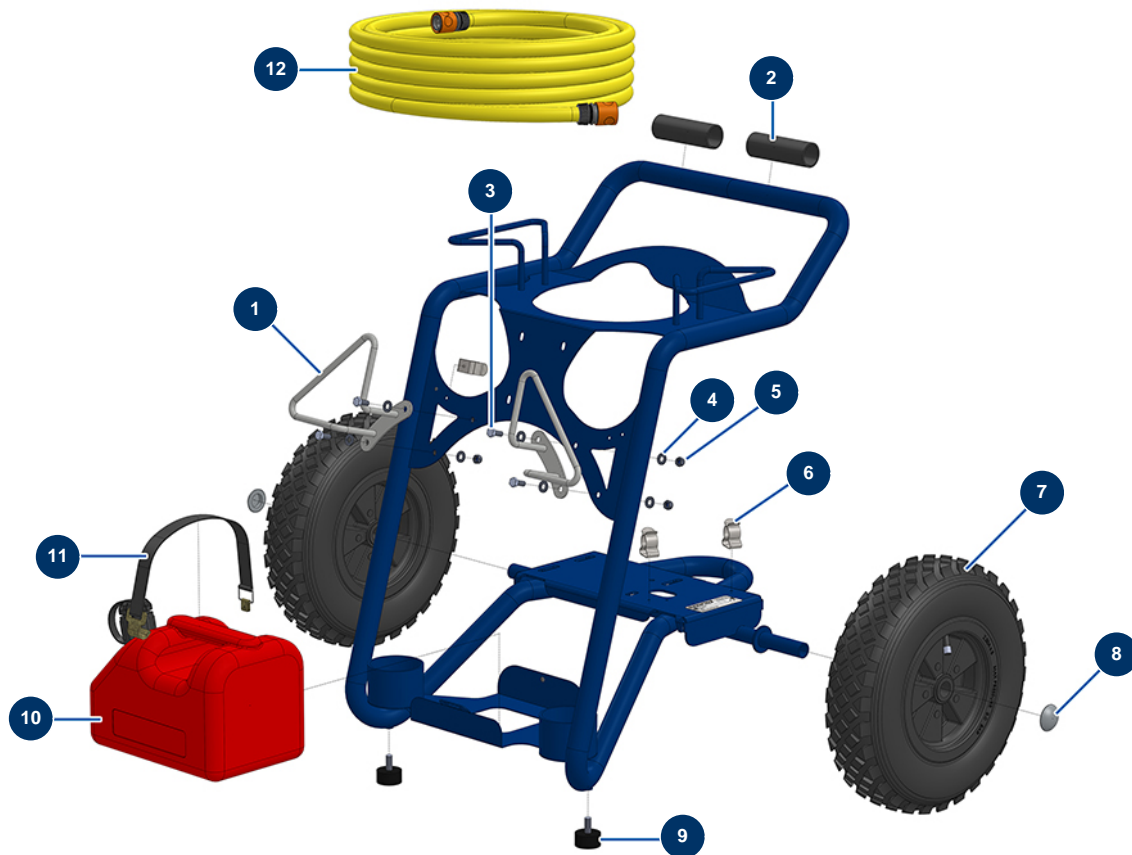

EUROPROLAV 15-250 TH.2 HONDA washer - Chassis

Détails des pièces

Pos.	Référence	Désignation
1	C22563	1
2	11848	PVC granulated split sleeve 120 mm
3	30273	THEF 8 x 20 screw
4	80260	ø 8 inox medium washer
5	13980	M 8 nylstop inox nut
6	80582	Case support spring
7	80003	Ø400 complete wheel with shaft of 25 for 100TH, MPE 300
8	90282	Ø25 chromed clip
9	30145	Ø 40 x 20 M10 stop
10	30418	5L jerry can - hydrocarbons approved
11	1012111	Elastic strap for ARTI 100 trolley
12	11892	Watering hose Ø 19 x 10 m with push-to-fit attachments