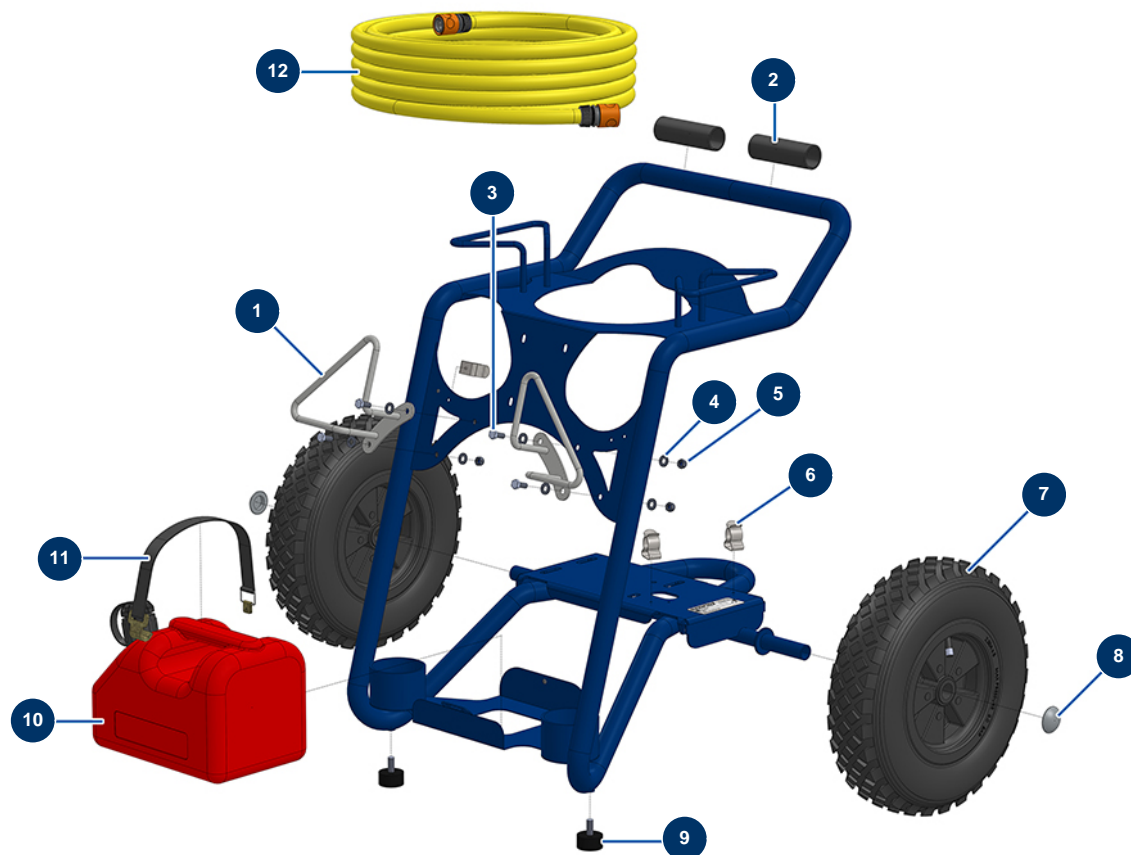

## EUROPROLAV 15-250 TH.2 HONDA washer - Chassis

### Détails des pièces

Pos.	Référence	Désignation
1	C22563	1
2	11848	PVC granulated split sleeve 120 mm
3	30273	THEF 8 x 20 screw
4	80260	ø 8 inox medium washer
5	13980	M 8 nylstop inox nut
6	80582	Case support spring
7	80003	Ø400 complete wheel with shaft of 25 for 100TH, MPE 300
8	90282	Ø25 chromed clip
9	30145	Ø 40 x 20 M10 stop
10	30418	5L jerry can - hydrocarbons approved
11	1012111	Elastic strap for ARTI 100 trolley
12	11892	Watering hose Ø 19 x 10 m with push-to-fit attachments