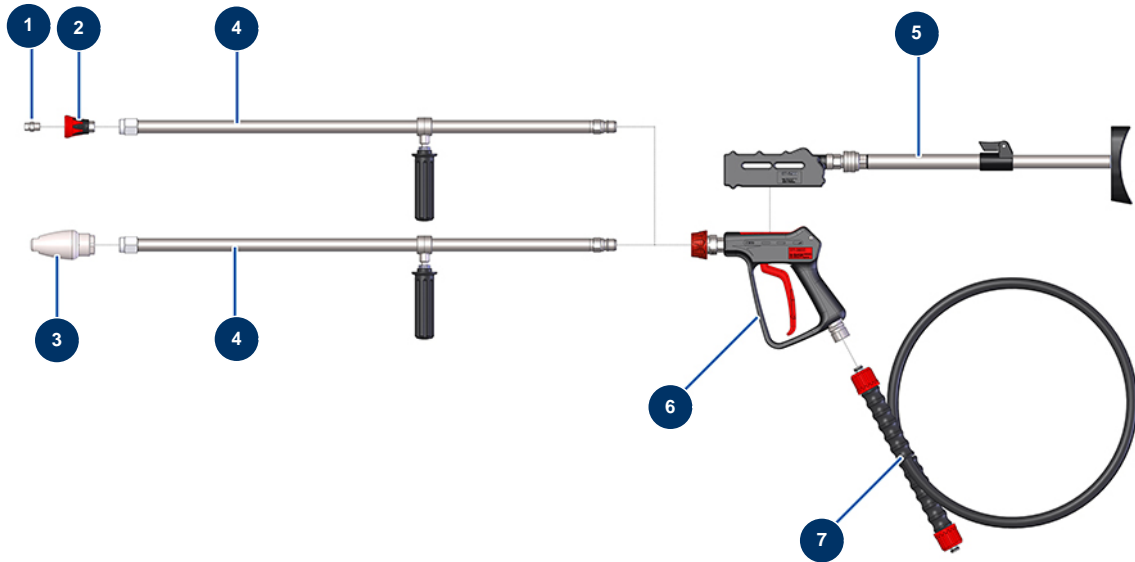

EUROROLAV 22-500 TH washer - Hose and lance

Détails des pièces

Pos.	Référence	Désignation
1	12676	High pressure nozzle 15°-40 - 500 bars
2	12682	22-500 800 mm lance nozzle holder with ST 45 M coupler
3	12683	Rotating nozzle 500 bars 0.40
4	12681	22-500 800 mm lance hose with handle and ST 45 M coupler
5	12684	Washer spray-gun cross-head 500 bars, ST 45 F coupler
6	12678	500 bar washer gun, coupler ST-45 F
7	12677	Washer hose Ø 10-500 bar 60 metres - 24x150F couplings