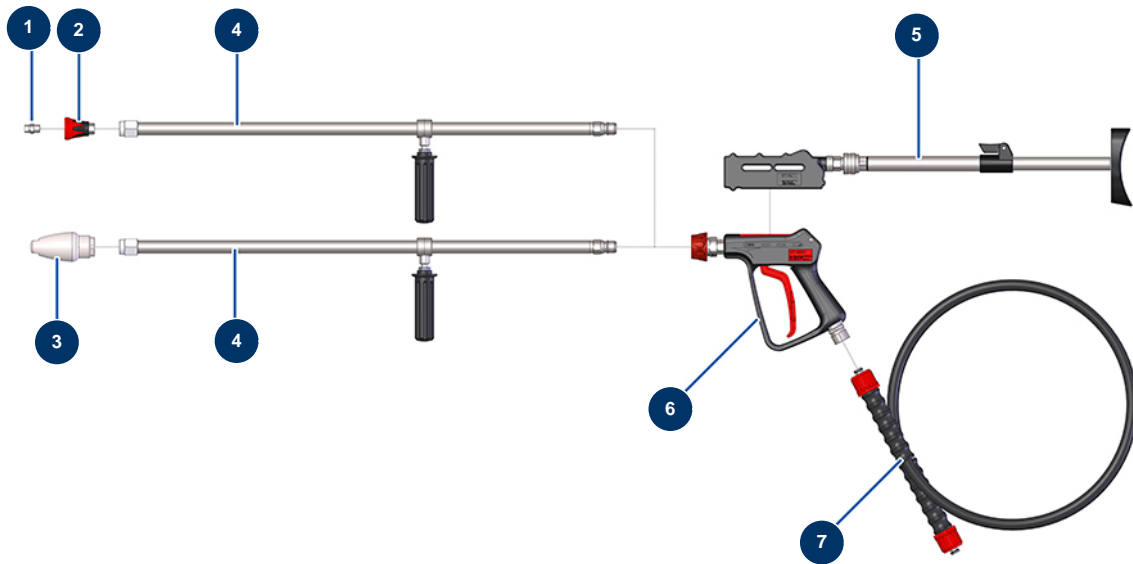

EUROPOLAV 22-500 TH washer - Hose and lance

Détails des pièces

Pos.	Référence	Désignation
1	12676	High pressure nozzle 15°-40 - 500 bars
2	12682	22-500 800 mm lance nozzle holder with ST 45 M coupler
3	12683	Rotating nozzle 500 bars 0.40
4	12681	22-500 800 mm lance hose with handle and ST 45 M coupler
5	12684	Washer spray-gun cross-head 500 bars, ST 45 F coupler
6	12678	500 bar washer gun, coupler ST-45 F
7	12677	Washer hose Ø 10-500 bar 60 metres - 24x150F couplings