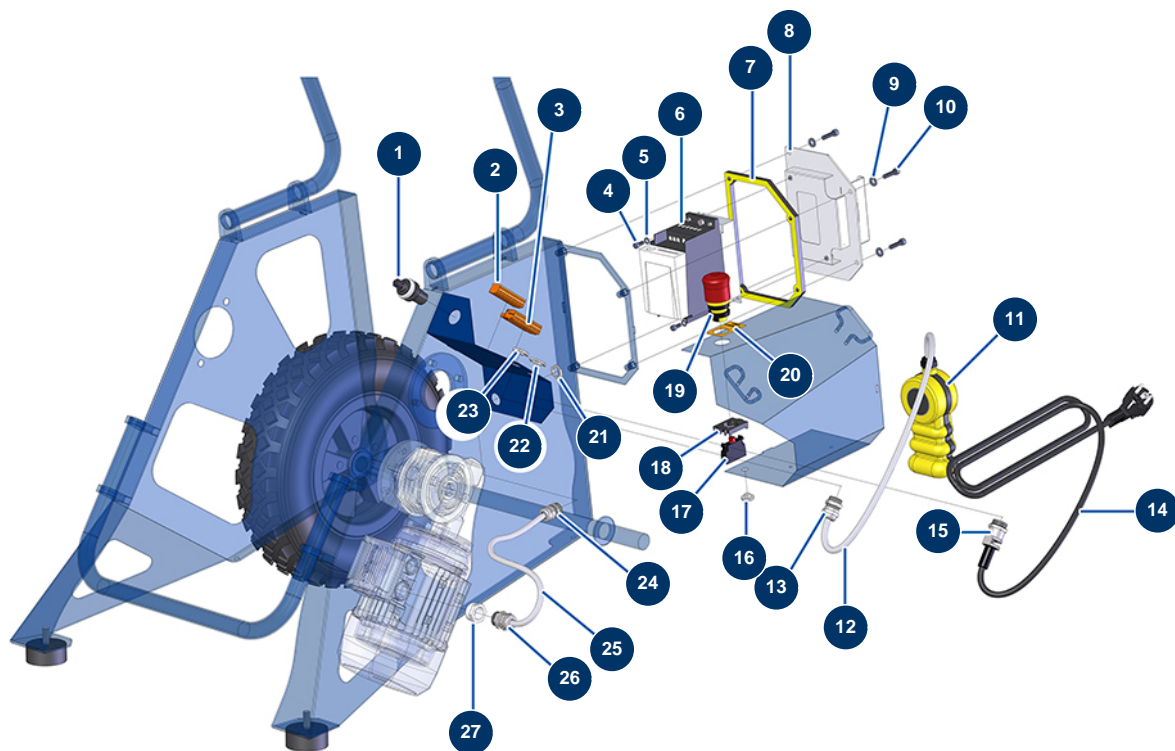

L empty motorised hose reel without hose - Electrical box

Détails des pièces

Pos.	Référence	Désignation
1	80645	Spraying machine complete potentiometer from MARCH 2003
2	11772	12 pins female connector
3	11771	12 pins male connector
4	90161	5 x 12 inox cylindrical head screw
5	70085	ø 5 narrow washer
6	12098	Inverter 230 V - 0,55 KW
7	13583	7
8	C21566	8
9	80259	Ø 6 medium washer
10	80614	6 x 25 inox cylindrical head screw
11	11921	Blowing machine 2-button wired remote control box
12	11964	H05VVF 4G1 grey electrical cable by the metre
13	30040	Nickel plated watertight cable gland of 11 CEM

Pos.	Référence	Désignation
14	90180	Supply cable with moulded plug 3G 1,5 mm ²
15	80450	cable gland for 11mm supply cable
16	80397	Water exhaust cork for electrical box
17	30356	Red single open contact
18	30036	3-contact U-bolt
19	90727	Hook emergency stop button - CP 60
20	90016	Square EMERGENCY STOP label
21	11327	Cable gland locknut of M16
22	30060	11mm cable gland nut
23	30333	Cable gland locknut of 11 CEM
24	30082	Nickel plated watertight cable gland of 11
25	90606	Shielded cable 4 x 1,5 by the metre
26	30332	13mm nickel plated sealed cable gland
27	80446	Cable gland reduction M 25-11