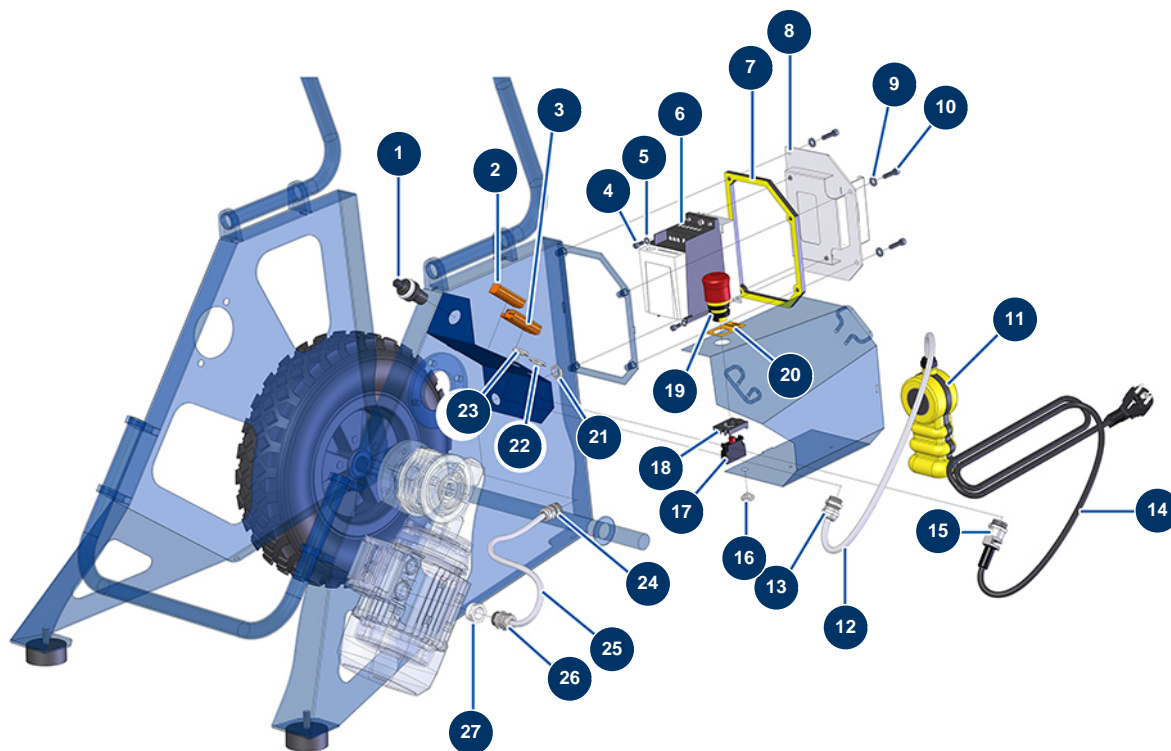

L empty motorised hose reel without hose - Electrical box

Détails des pièces

Pos.	Référence	Désignation
1	80645	Spraying machine complete potentiometer from MARCH 2003
2	11772	12 pins female connector
3	11771	12 pins male connector
4	90161	5 x 12 inox cylindrical head screw
5	70085	ø 5 narrow washer
6	12098	Inverter 230 V - 0,55 KW
7	13583	7
8	C21566	8
9	80259	Ø 6 medium washer
10	80614	6 x 25 inox cylindrical head screw
11	11921	Blowing machine 2-button wired remote control box
12	11964	H05VVF 4G1 grey electrical cable by the metre
13	30040	Nickel plated watertight cable gland of 11 CEM

Pos.	Référence	Désignation
14	90180	Supply cable with moulded plug 3G 1,5 mm ²
15	80450	cable gland for 11mm supply cable
16	80397	Water exhaust cork for electrical box
17	30356	Red single open contact
18	30036	3-contact U-bolt
19	90727	Hook emergency stop button - CP 60
20	90016	Square EMERGENCY STOP label
21	11327	Cable gland locknut of M16
22	30060	11mm cable gland nut
23	30333	Cable gland locknut of 11 CEM
24	30082	Nickel plated watertight cable gland of 11
25	90606	Shielded cable 4 x 1,5 by the metre
26	30332	13mm nickel plated sealed cable gland
27	80446	Cable gland reduction M 25-11