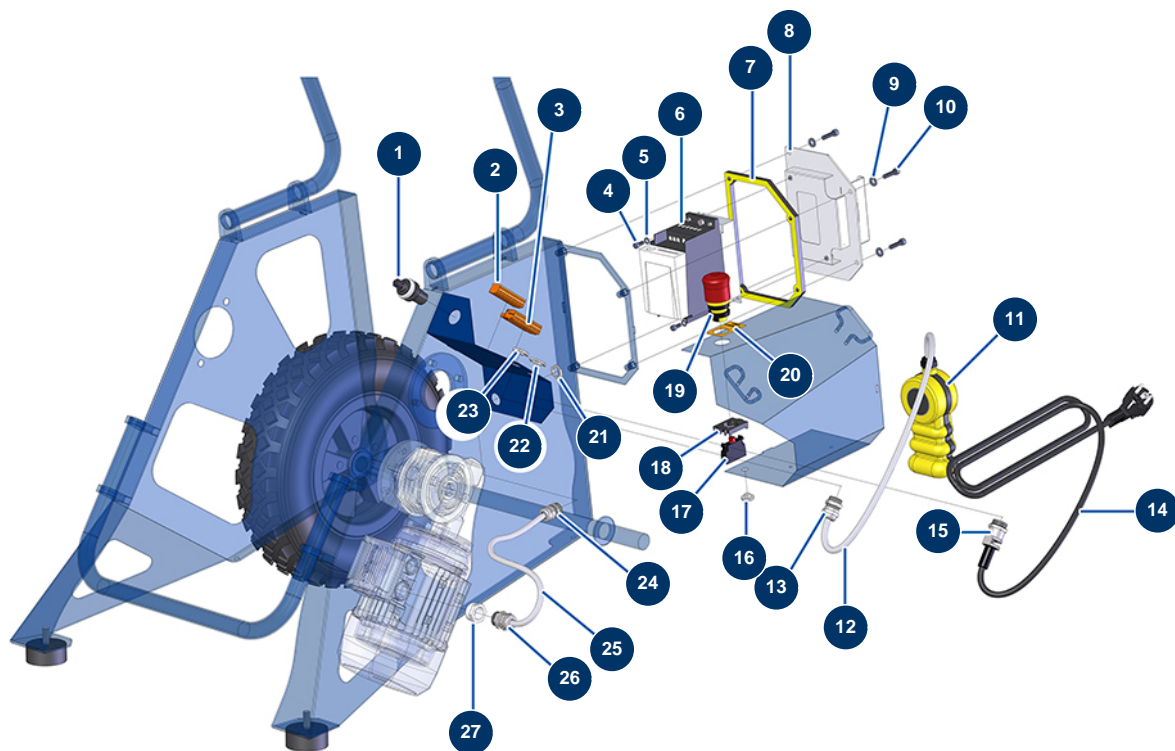

## L empty motorised hose reel without hose - Electrical box

### Détails des pièces

Pos.	Référence	Désignation
1	80645	Spraying machine complete potentiometer from MARCH 2003
2	11772	12 pins female connector
3	11771	12 pins male connector
4	90161	5 x 12 inox cylindrical head screw
5	70085	ø 5 narrow washer
6	12098	Inverter 230 V - 0,55 KW
7	13583	7
8	C21566	8
9	80259	Ø 6 medium washer
10	80614	6 x 25 inox cylindrical head screw
11	11921	Blowing machine 2-button wired remote control box
12	11964	H05VVF 4G1 grey electrical cable by the metre
13	30040	Nickel plated watertight cable gland of 11 CEM

Pos.	Référence	Désignation
14	90180	Supply cable with moulded plug 3G 1,5 mm <sup>2</sup>
15	80450	cable gland for 11mm supply cable
16	80397	Water exhaust cork for electrical box
17	30356	Red single open contact
18	30036	3-contact U-bolt
19	90727	Hook emergency stop button - CP 60
20	90016	Square EMERGENCY STOP label
21	11327	Cable gland locknut of M16
22	30060	11mm cable gland nut
23	30333	Cable gland locknut of 11 CEM
24	30082	Nickel plated watertight cable gland of 11
25	90606	Shielded cable 4 x 1,5 by the metre
26	30332	13mm nickel plated sealed cable gland
27	80446	Cable gland reduction M 25-11