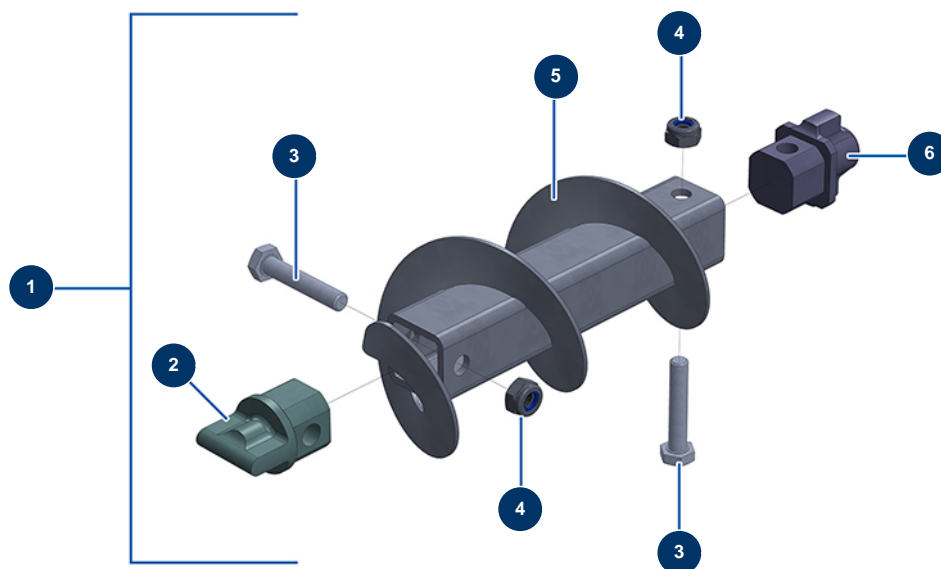

JETPRO 120-7 complete atomizer - Reinforced transmission rod

Détails des pièces

| Pos. | Référence | Désignation |
|------|-----------|--|
| 1 | 14868 | JETPRO 120-7 reinforced connecting rod |
| 2 | M10783 | Bearing pin for JETPRO 120 strengthened connecting rod - rotor side thick.10 |
| 3 | 13587 | THEF M10 x 55 screw |
| 4 | 13981 | M 10 nylstop inox nut |
| 5 | C21474 | Strengthened connecting rod for JETPRO, JETBAG 160 |
| 6 | M10489 | JETPRO 120-160 motor side ball joint |