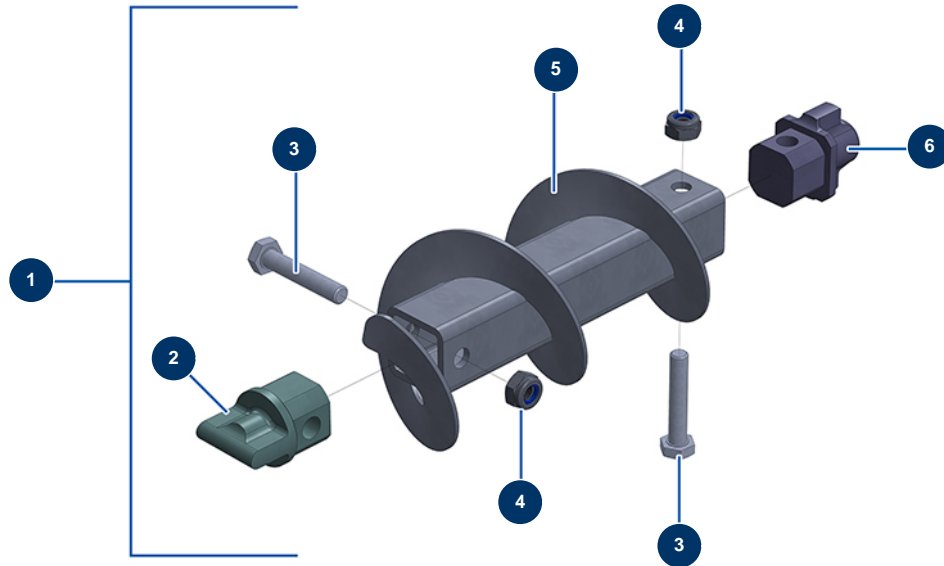

JETPRO 120-7 complete atomizer - Reinforced transmission rod

Détails des pièces

Pos.	Référence	Désignation
1	14868	JETPRO 120-7 reinforced connecting rod
2	M10783	Bearing pin for JETPRO 120 strengthened connecting rod - rotor side thick.10
3	13587	THEF M10 x 55 screw
4	13981	M 10 nylstop inox nut
5	C21474	Strengthened connecting rod for JETPRO, JETBAG 160
6	M10489	JETPRO 120-160 motor side ball joint