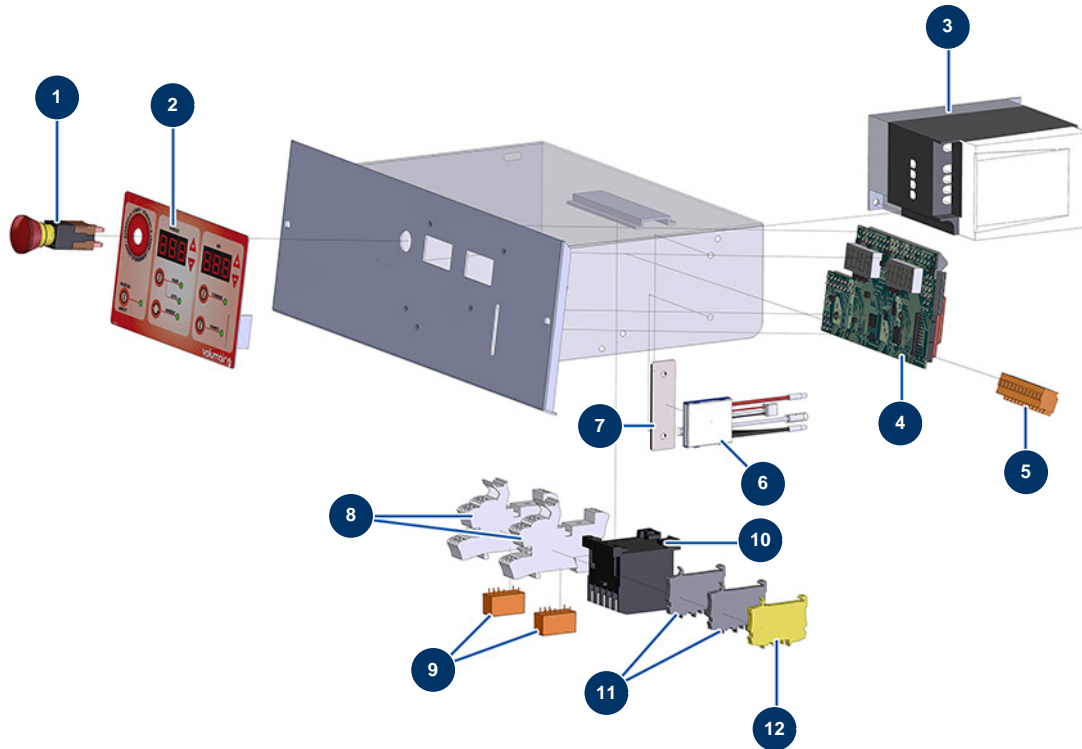

POLYMAIR 6 HVLP spraying system - Electrical box

Détails des pièces

Pos.	Référence	Désignation
1	13015	Hanging EMERGENCY STOP button Ø16
2	13010	POLYMAIR front with membrane
3	11781	Inverter 230 V - 0,75 KW
4	30674	POLYMAIR 4 & 6 electronic card
5	11772	12 pins female connector
6	BE15644	MAXPRO 1600 mixer 230V electronic card
7	C20513	TURBISOL 112 holding bracket for electrical component
8	12751	Plug-in miniature relay base
9	12752	Plug-in miniature relay 24V AC - 1RT
10	11918	Coil contactor 24 Volt AC
11	80467	Grey conductor block 4 mm ²
12	30038	Yellow and green conductive block 6 mm ²