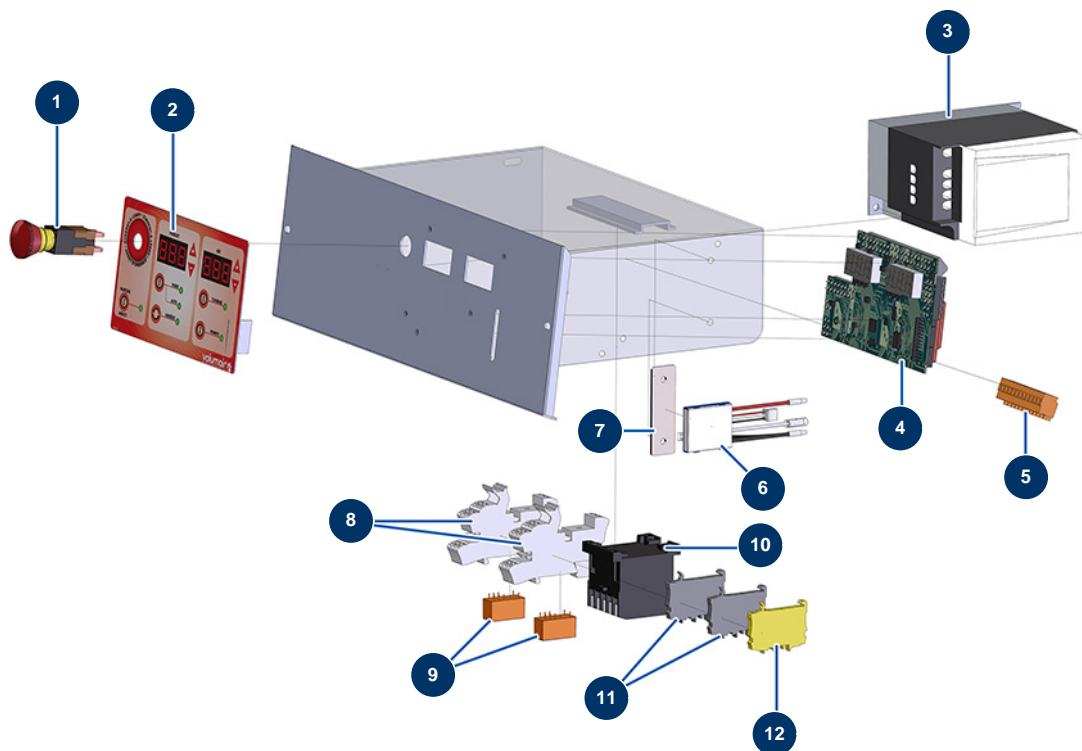

POLYMAIR 6 HVLP spraying system - Electrical box

Détails des pièces

| Pos. | Référence | Désignation |
|------|-----------|---|
| 1 | 13015 | Hanging EMERGENCY STOP button Ø16 |
| 2 | 13010 | POLYMAIR front with membrane |
| 3 | 11781 | Inverter 230 V - 0,75 KW |
| 4 | 30674 | POLYMAIR 4 & 6 electronic card |
| 5 | 11772 | 12 pins female connector |
| 6 | BE15644 | MAXPRO 1600 mixer 230V electronic card |
| 7 | C20513 | TURBISOL 112 holding bracket for electrical component |
| 8 | 12751 | Plug-in miniature relay base |
| 9 | 12752 | Plug-in miniature relay 24V AC - 1RT |
| 10 | 11918 | Coil contactor 24 Volt AC |
| 11 | 80467 | Grey conductor block 4 mm ² |
| 12 | 30038 | Yellow and green conductive block 6 mm ² |