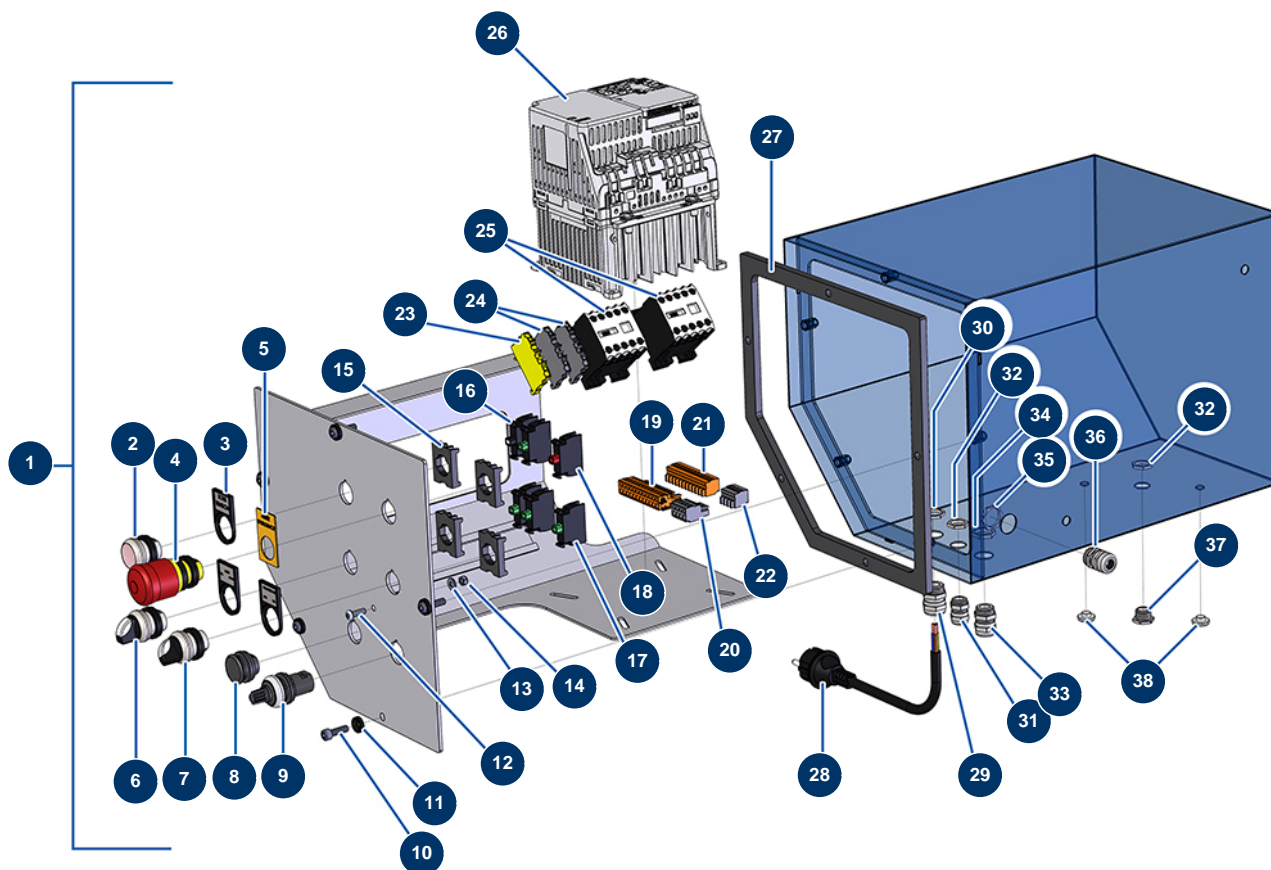

COMPACT-PRO 30 CLASSIC spraying machine - Electrical box

Détails des pièces

Pos.	Référence	Désignation
1	13451	Complete buttons electrical box for COMPACT-PRO 30 & 35
2	30035	Impulse transparent indicator button
3	30362	Label holder
4	90727	Hook emergency stop button - CP 60
5	90016	Square EMERGENCY STOP label
6	90731	3-position button
7	30025	2-position button
8	12022	Box door shutter button
9	80645	Spraying machine complete potentiometer from MARCH 2003
10	90996	6 x 20 inox cylindrical head screw
11	80573	Hollow washer Ø 6
12	11735	Inox mushroom head screw M 5 x 16
13	11737	Ø 5 inox medium washer

Pos.	Référence	Désignation
14	11880	M 5 nylstop nut
15	30036	3-contact U-bolt
16	30058	220 Volt neon bulb
17	30028	Green single closed contact
18	30356	Red single open contact
19	11771	12 pins male connector
20	12754	4-pin male connector
21	11772	12 pins female connector
22	12755	4-pin female connector
23	30038	Yellow and green conductive block 6 mm ²
24	80482	Grey conductor block 6 mm ²
25	11918	Coil contactor 24 Volt AC
26	80459	Inverter 230 V - 2.2 KW
27	11361	EUROPRO COMPACT-PRO 30 electric box gasket
28	90214	Power cable with molded plug 3G 2,5 mm ²
29	30332	13mm nickel plated sealed cable gland
30	30054	Cable gland locknut of 13
31	80445	Watertight cable gland of M16
32	11327	Cable gland locknut of M16
33	30040	Nickel plated watertight cable gland of 11 CEM
34	30333	Cable gland locknut of 11 CEM
35	30060	11mm cable gland nut
36	30082	Nickel plated watertight cable gland of 11
37	80442	Electric plug for IM 16
38	80397	Water exhaust cork for electrical box