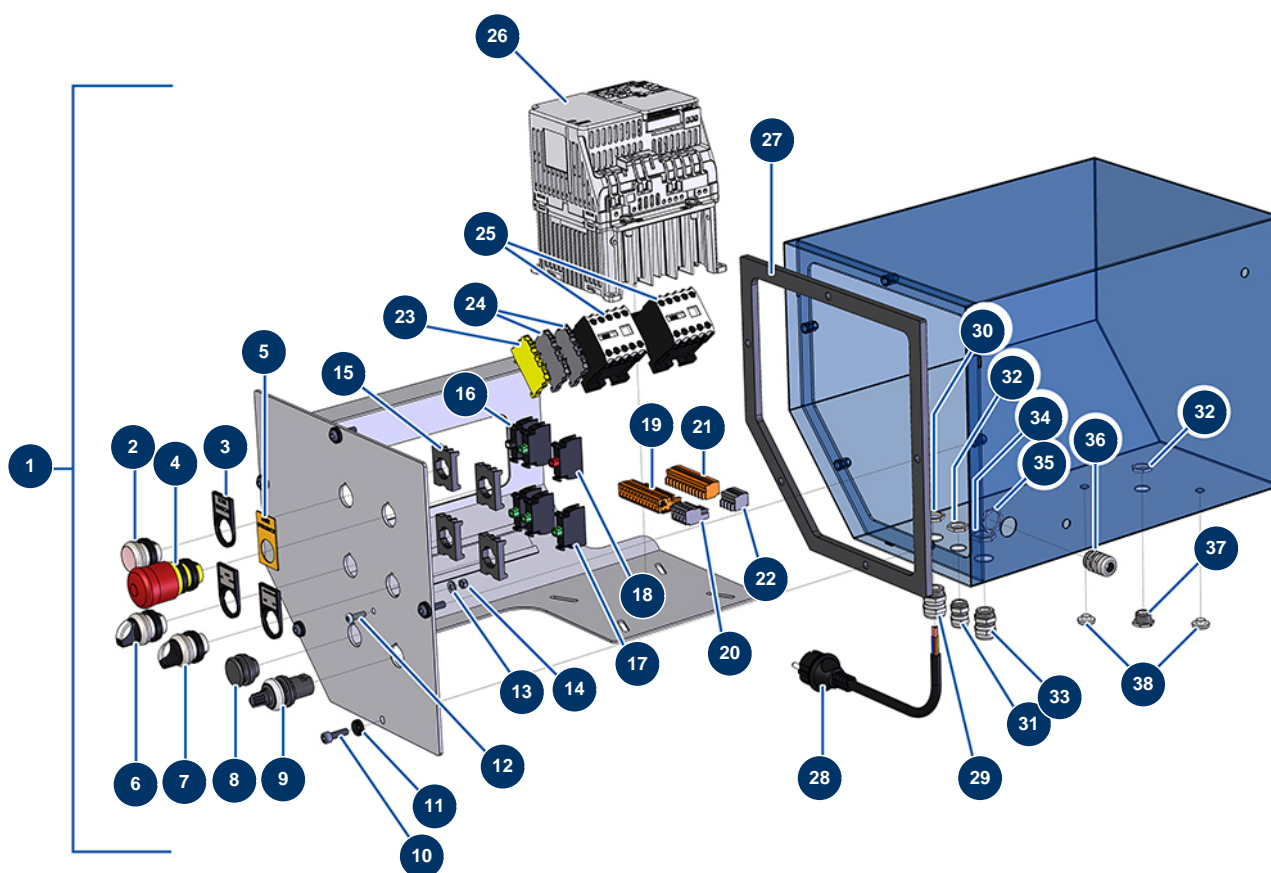

COMPACT-PRO 30 CLASSIC spraying machine - Electrical box

Détails des pièces

Pos.	Référence	Désignation
1	13451	Complete buttons electrical box for COMPACT-PRO 30 & 35
2	30035	Impulse transparent indicator button
3	30362	Label holder
4	90727	Hook emergency stop button - CP 60
5	90016	Square EMERGENCY STOP label
6	90731	3-position button
7	30025	2-position button
8	12022	Box door shutter button
9	80645	Spraying machine complete potentiometer from MARCH 2003
10	90996	6 x 20 inox cylindrical head screw
11	80573	Hollow washer Ø 6
12	11735	Inox mushroom head screw M 5 x 16
13	11737	ø 5 inox medium washer

Pos.	Référence	Désignation
14	11880	M 5 nylstop nut
15	30036	3-contact U-bolt
16	30058	220 Volt neon bulb
17	30028	Green single closed contact
18	30356	Red single open contact
19	11771	12 pins male connector
20	12754	4-pin male connector
21	11772	12 pins female connector
22	12755	4-pin female connector
23	30038	Yellow and green conductive block 6 mm ²
24	80482	Grey conductor block 6 mm ²
25	11918	Coil contactor 24 Volt AC
26	80459	Inverter 230 V - 2.2 KW
27	11361	EUROPRO COMPACT-PRO 30 electric box gasket
28	90214	Power cable with molded plug 3G 2,5 mm ²
29	30332	13mm nickel plated sealed cable gland
30	30054	Cable gland locknut of 13
31	80445	Watertight cable gland of M16
32	11327	Cable gland locknut of M16
33	30040	Nickel plated watertight cable gland of 11 CEM
34	30333	Cable gland locknut of 11 CEM
35	30060	11mm cable gland nut
36	30082	Nickel plated watertight cable gland of 11
37	80442	Electric plug for IM 16
38	80397	Water exhaust cork for electrical box