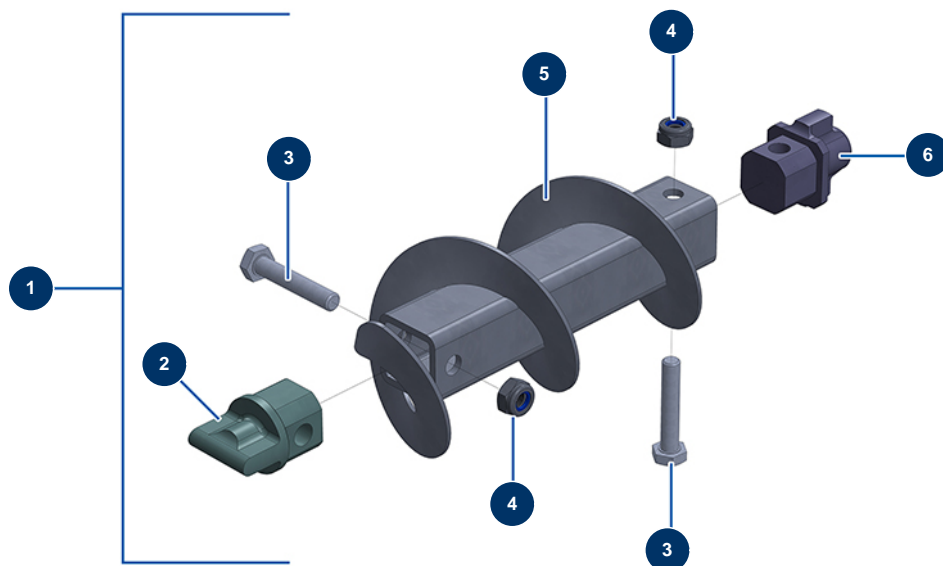

JETPRO 130-7 complete atomizer - 400V TETRA - Reinforced transmission rod

Détails des pièces

Pos.	Référence	Désignation
1	14868	JETPRO 120-7 reinforced connecting rod
2	M10783	Bearing pin for JETPRO 120 strengthened connecting rod - rotor side thick.10
3	13587	THEF M10 x 55 screw
4	13981	M 10 nylstop inox nut
5	C21474	Strengthened connecting rod for JETPRO, JETBAG 160
6	M10489	JETPRO 120-160 motor side ball joint