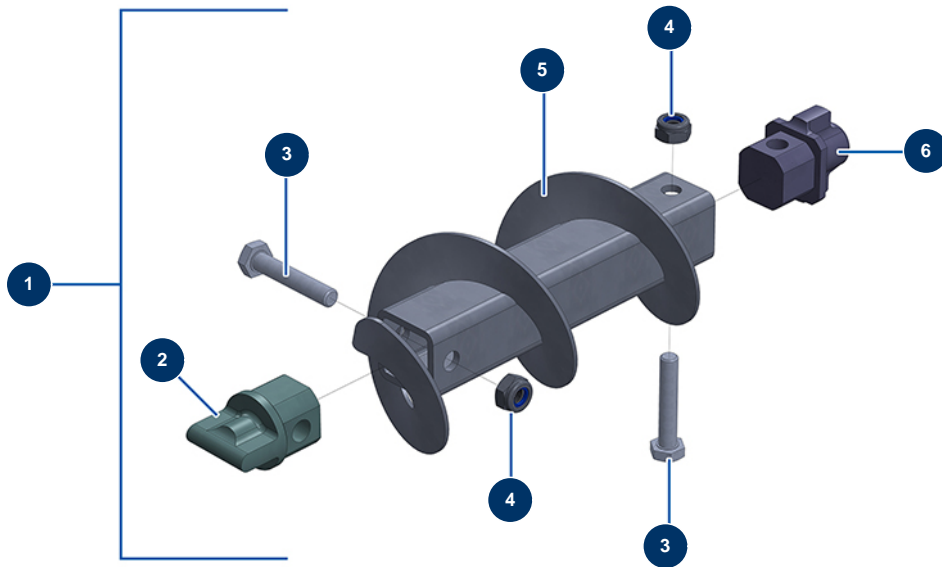

JETPRO 130-7 complete atomizer - 400V TETRA - Reinforced transmission rod

Détails des pièces

Pos.	Référence	Désignation
1	14868	JETPRO 120-7 reinforced connecting rod
2	M10783	Bearing pin for JETPRO 120 strengthened connecting rod - rotor side thick.10
3	13587	THEF M10 x 55 screw
4	13981	M 10 nylstop inox nut
5	C21474	Strengthened connecting rod for JETPRO, JETBAG 160
6	M10489	JETPRO 120-160 motor side ball joint