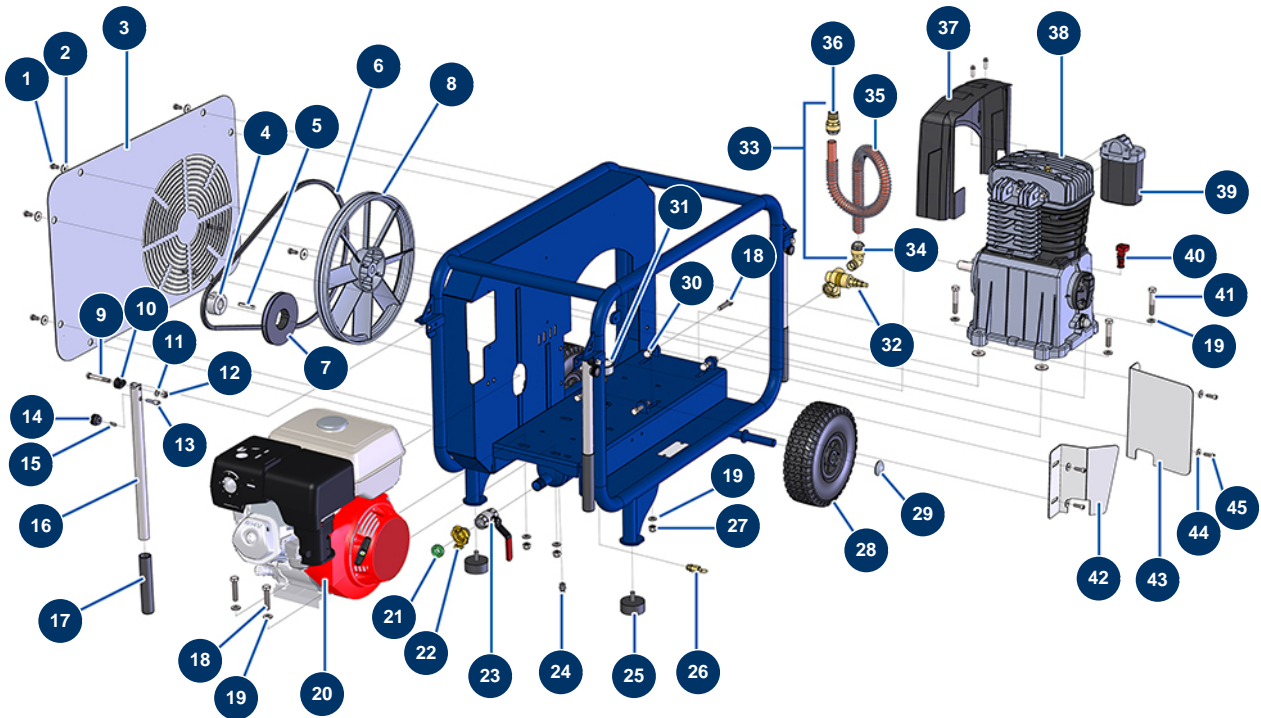

EUROPRO 50 TH compressor HONDA starting with launcher - General view

Détails des pièces

Pos.	Référence	Désignation
1	30295	THEF 8 x 16 screw
2	30292	ø 8 inox large washer
3	90772	EUROPRO 45 and 50 compressor right grid
4	90558	Removable hub Ø 1" for 1610
5	90752	6,35 x 6,35 x 50 parallel key with round end
6	90845	10 SPZ 1650 E45TH V-belt
7	90557	10 pulley without hub Ø 140
8	90771	EUROPRO 50 head pulley
9	11799	8 x 60 THPF screw
10	11466	Plastic arm spacer
11	80260	ø 8 inox medium washer
12	90127	M 8 nylstop nut
13	90179	EUROPRO 30+,36 and 40 compressor arm latch