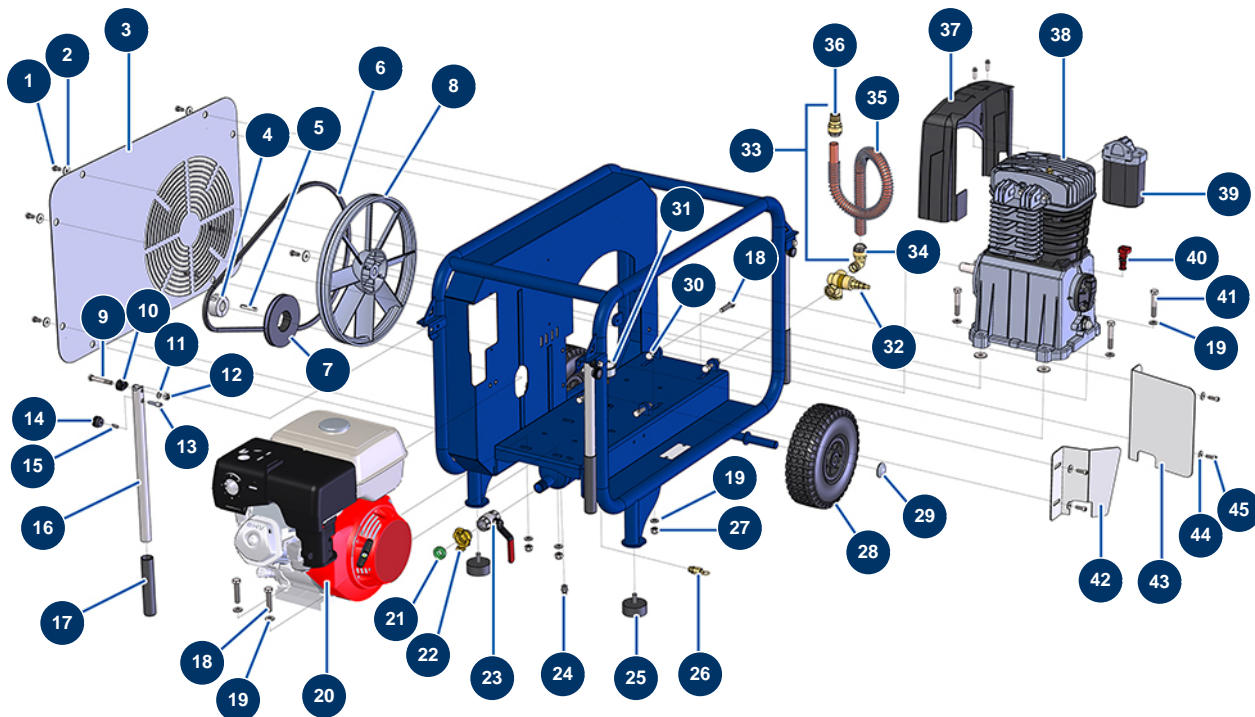

EUROPRO 50 TH compressor HONDA starting with launcher - General view

Détails des pièces

Pos.	Référence	Désignation
1	30295	THEF 8 x 16 screw
2	30292	ø 8 inox large washer
3	90772	EUROPRO 45 and 50 compressor right grid
4	90558	Removable hub Ø 1" for 1610
5	90752	6,35 x 6,35 x 50 parallel key with round end
6	90845	10 SPZ 1650 E45TH V-belt
7	90557	10 pulley without hub Ø 140
8	90771	EUROPRO 50 head pulley
9	11799	8 x 60 THPF screw
10	11466	Plastic arm spacer
11	80260	ø 8 inox medium washer
12	90127	M 8 nylstop nut
13	90179	EUROPRO 30+,36 and 40 compressor arm latch