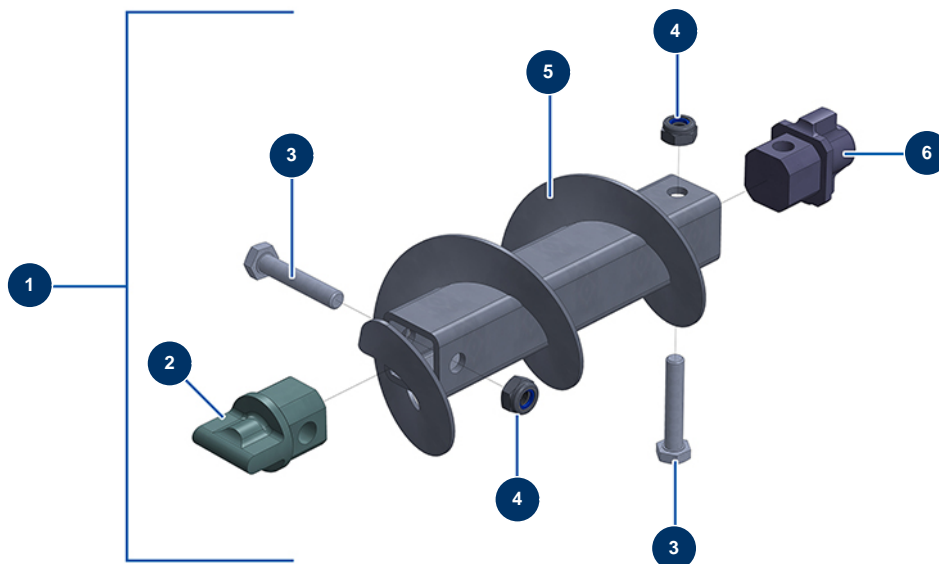

JETPRO 120-7 reinforced connecting rod - General view

Détails des pièces

Pos.	Référence	Désignation
1	14868	JETPRO 120-7 reinforced connecting rod
2	M10783	Bearing pin for JETPRO 120 strengthened connecting rod - rotor side thick.10
3	13587	THEF M10 x 55 screw
4	13981	M 10 nylstop inox nut
5	C21474	Strengthened connecting rod for JETPRO, JETBAG 160
6	M10489	JETPRO 120-160 motor side ball joint