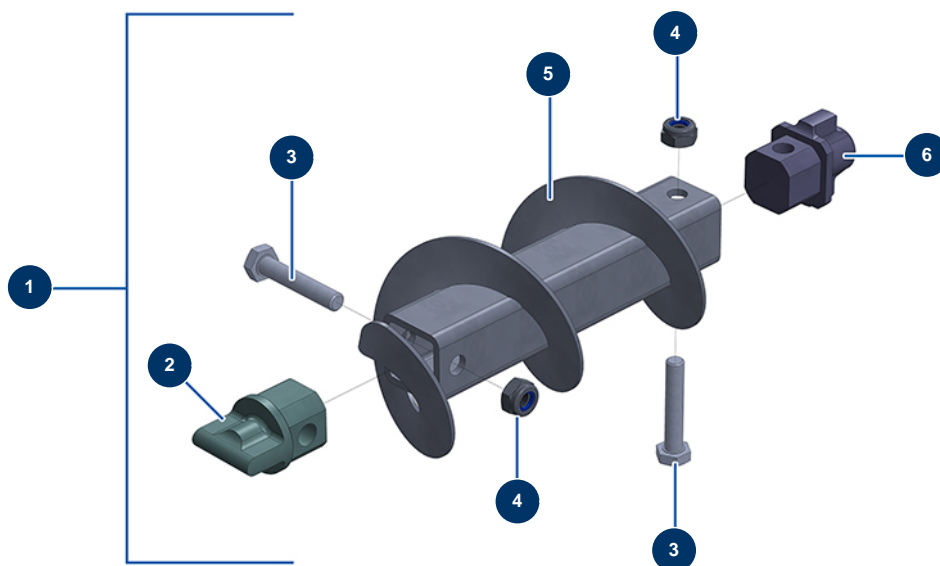

JETPRO 120-7 reinforced connecting rod - General view

Détails des pièces

Pos.	Référence	Désignation
1	14868	JETPRO 120-7 reinforced connecting rod
2	M10783	Bearing pin for JETPRO 120 strengthened connecting rod - rotor side thick.10
3	13587	THEF M10 x 55 screw
4	13981	M 10 nylstop inox nut
5	C21474	Strengthened connecting rod for JETPRO, JETBAG 160
6	M10489	JETPRO 120-160 motor side ball joint