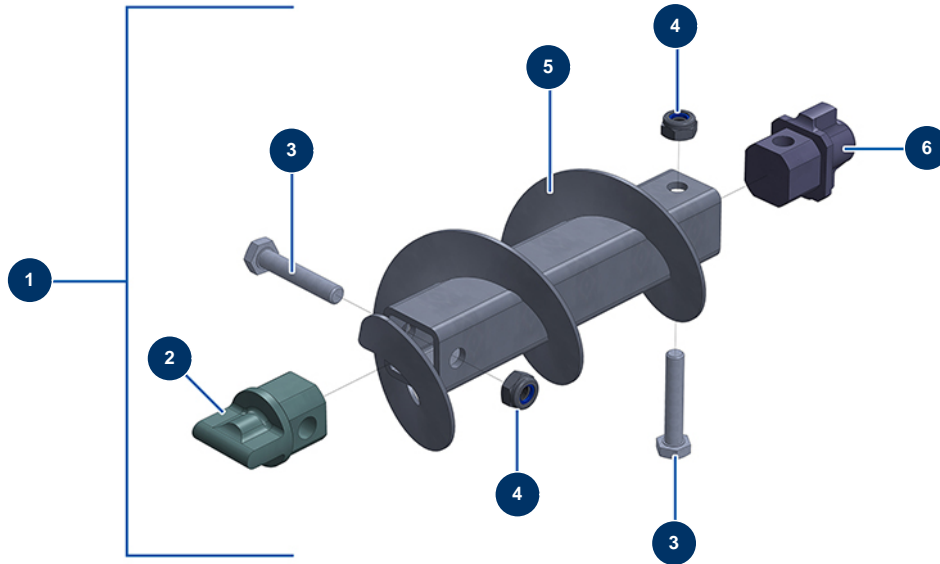

JETPRO 120-7 reinforced connecting rod - General view

Détails des pièces

Pos.	Référence	Désignation
1	14868	JETPRO 120-7 reinforced connecting rod
2	M10783	Bearing pin for JETPRO 120 strengthened connecting rod - rotor side thick.10
3	13587	THEF M10 x 55 screw
4	13981	M 10 nylstop inox nut
5	C21474	Strengthened connecting rod for JETPRO, JETBAG 160
6	M10489	JETPRO 120-160 motor side ball joint