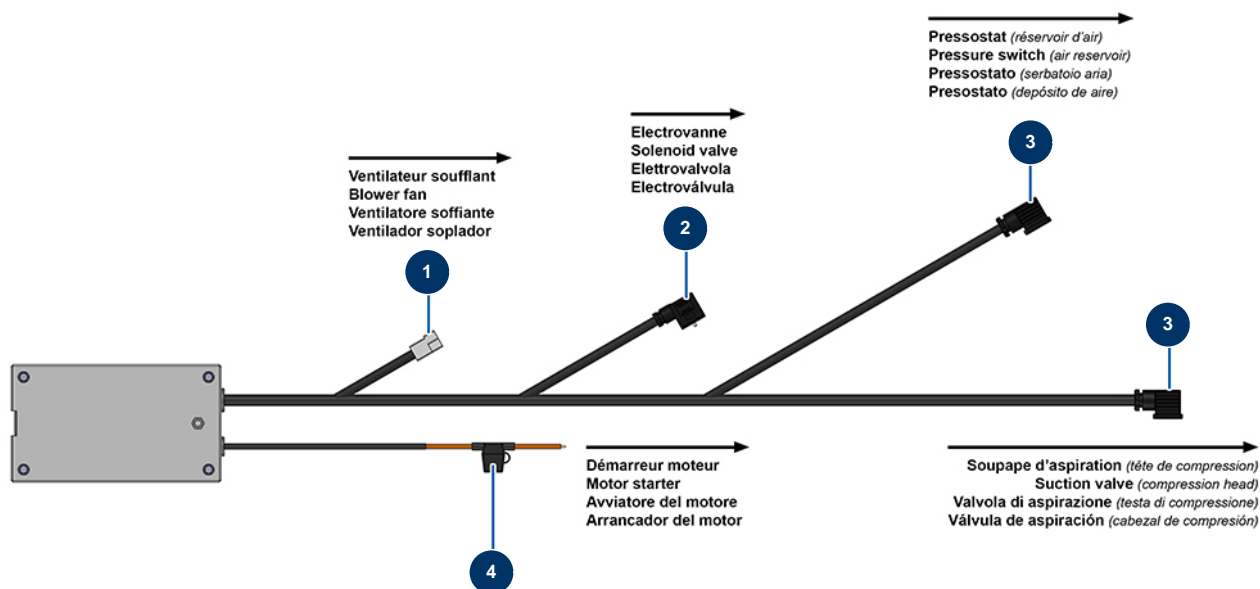

EUROPRO 150 TH Honda compressor - Electrical harness

Détails des pièces

| Pos. | Référence | Désignation |
|------|-----------|--|
| 1 | 14671 | 2-way connector - T female lug |
| 2 | 12038 | Solenoid valve connector 230 V |
| 3 | 12891 | MIXPRO 14 & C.P 60 pressure switch connector |
| 4 | 80685 | Jumper fuse holder with wires |