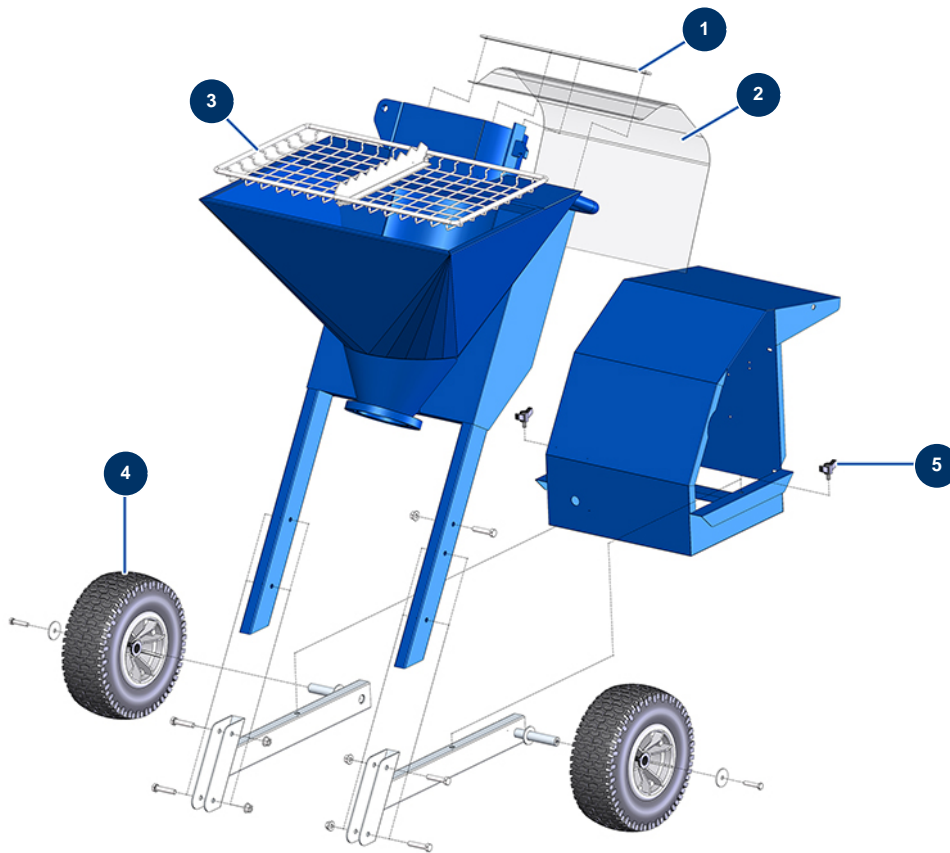

## MIXPRO 28 - 3 kW complete floor-screed continuous mixing machine - Chassis

### Détails des pièces

Pos.	Référence	Désignation
1	MI4023001800	MIXPRO 28 compressor protection fixing piece
2	MI4920001010	MIXPRO 28 compressor protection plastic
3	MI7017506100	MIXPRO 28, SPRINTER & MOSQUITO safety grid
4	12319	Complete wheel 320 with axle of 20
5	MI3T01505001	Mixer black Eye bolt diam 8