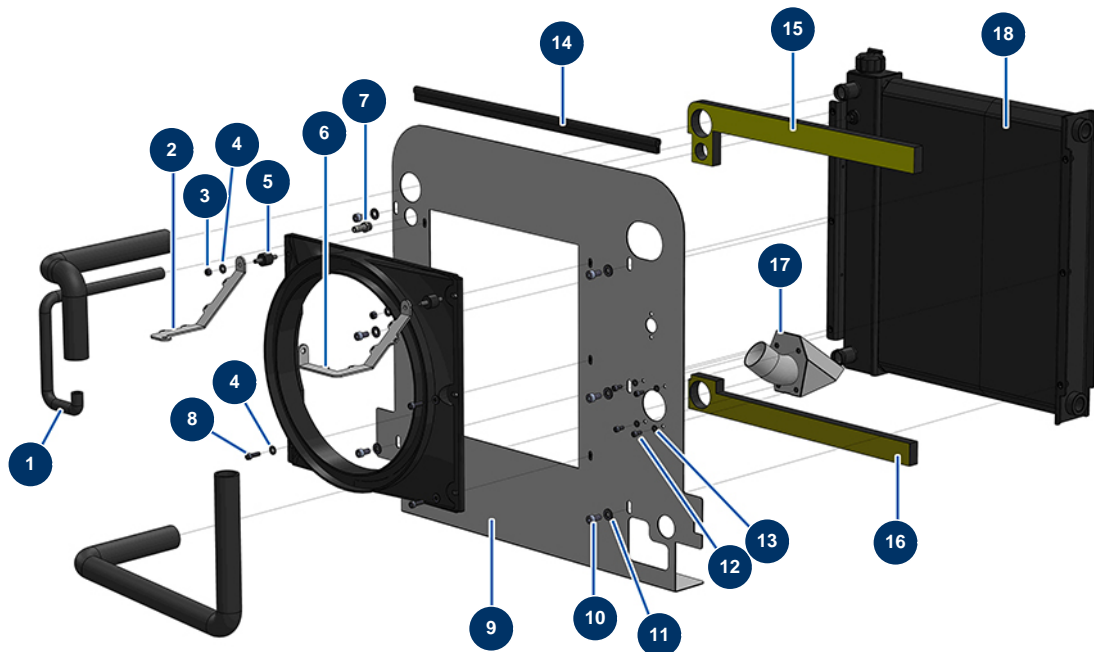

X-PRO D60 spraying machine - Radiator (from 12/2021)

Détails des pièces

Pos.	Référence	Désignation
1	13595	Cooling liquid hose ø 10 x 17 per metre - CP 60
2	C23059	
3	14217	M 6 nylstop inox nut
4	80259	Ø 6 medium washer
5	30147	Silentbloc ø 20 x 15 M6 for Compact-pro 30
6	C23057	
7	80094	1/4" corrugated outer threaded coupling Ø 10
8	90996	6 x 20 inox cylindrical head screw
9	C23052	
10	90151	8 x 10 cylindrical head screw
11	80260	ø 8 inox medium washer
12	90161	5 x 12 inox cylindrical head screw
13	70085	ø 5 narrow washer

Pos.	Référence	Désignation
14	12301	Profile gasket for sealing by the metre
15	14816	High sealing foam new radiator CP 60 & 80
16	14817	Low sealing foam new radiator CP 60 & 80
17	C23055	
18	14680	Engine/Hydraulic oil cooler RL 2021 - CP 60