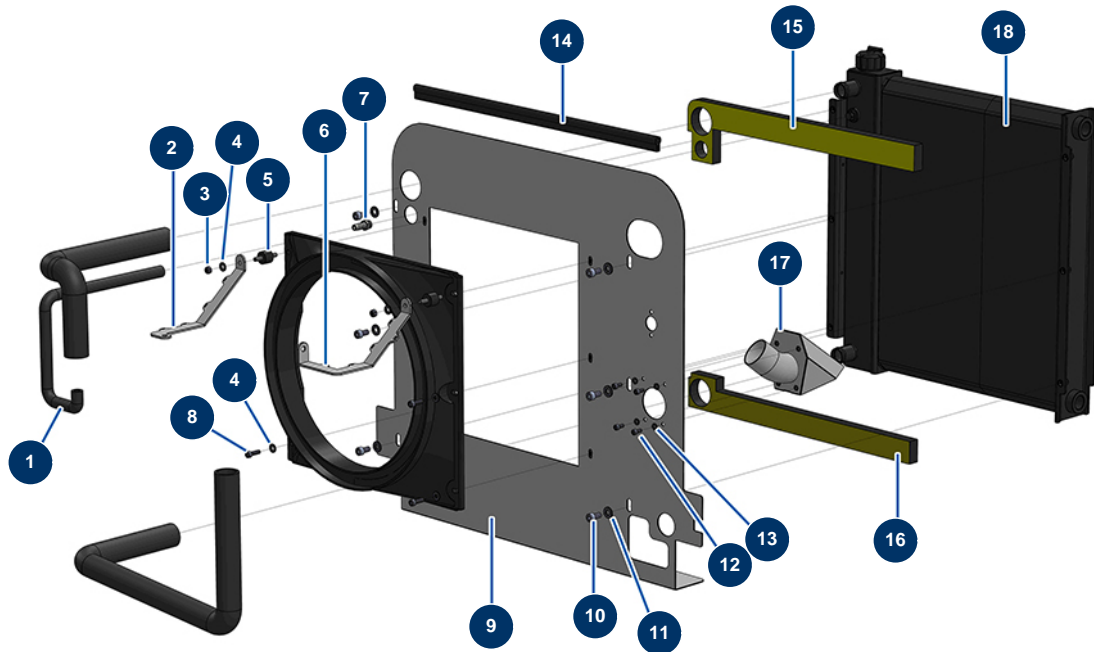

X-PRO D60 spraying machine - Radiator (from 12/2021)

Détails des pièces

Pos.	Référence	Désignation
1	13595	Cooling liquid hose ø 10 x 17 per metre - CP 60
2	C23059	
3	14217	M 6 nylstop inox nut
4	80259	Ø 6 medium washer
5	30147	Silentbloc ø 20 x 15 M6 for Compact-pro 30
6	C23057	
7	80094	1/4" corrugated outer threaded coupling Ø 10
8	90996	6 x 20 inox cylindrical head screw
9	C23052	
10	90151	8 x 10 cylindrical head screw
11	80260	ø 8 inox medium washer
12	90161	5 x 12 inox cylindrical head screw
13	70085	ø 5 narrow washer

Pos.	Référence	Désignation
14	12301	Profile gasket for sealing by the metre
15	14816	High sealing foam new radiator CP 60 & 80
16	14817	Low sealing foam new radiator CP 60 & 80
17	C23055	
18	14680	Engine/Hydraulic oil cooler RL 2021 - CP 60