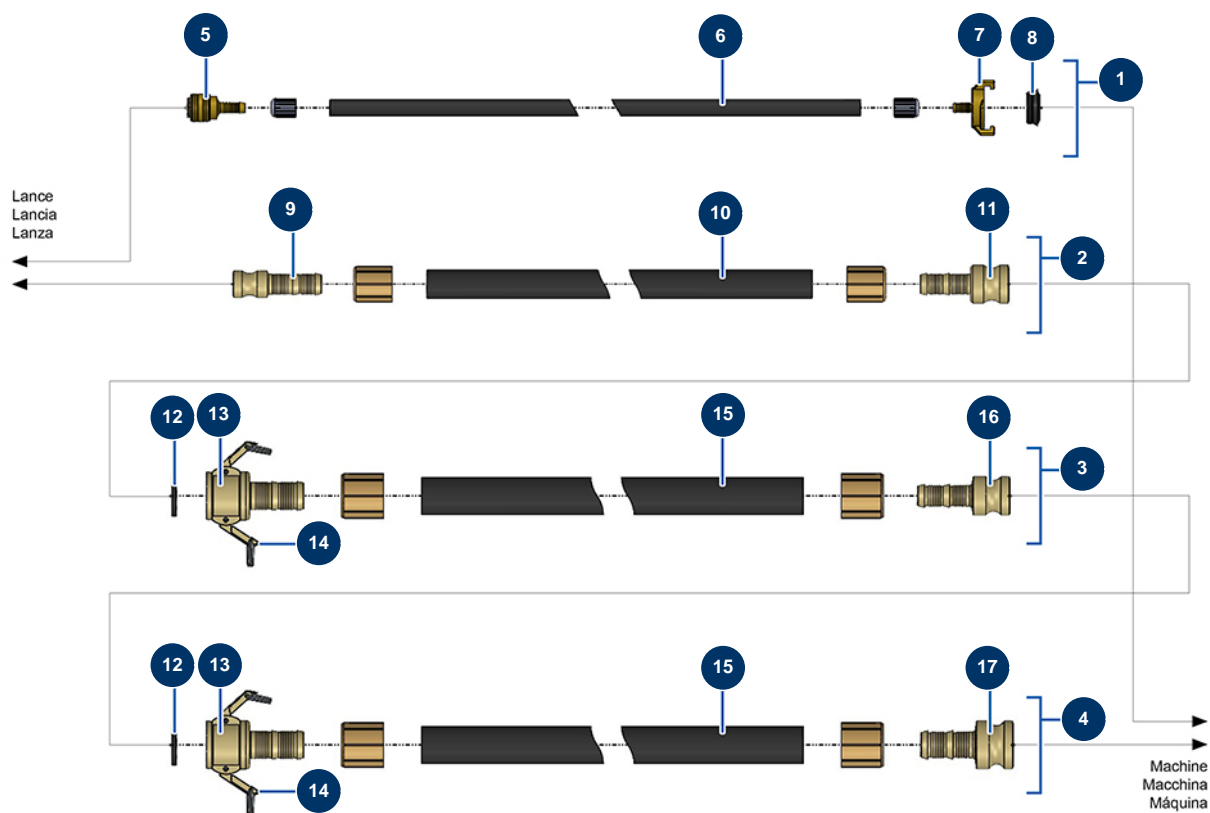

X-PRO D60 spraying machine - Air and product hoses - FACADE

Détails des pièces

Pos.	Référence	Désignation
1	12529	Complete air hose \varnothing 10 x 33 m lance - CP 60
2	12525	Product hose \varnothing 25 x 5 m with M35 x M25 couplings
3	12524	Product hose \varnothing 35 x 13,3 m with M35 x F35 couplings
4	12523	Product hose \varnothing 35 x 13,3 m with M50 x F35 couplings
5	70004	Female quick fit coupling with corrugated shank of 9
6	50016	\varnothing 10-16 rubber air hose by the metre
7	13566	Corrugated Geka coupling of 10
8	12118	GEKA coupling gasket
9	12515	1" steel adapter, corrugated \varnothing 25
10	10268	Spray hose 25 x 37 by the metre
11	12517	1"1/4 steel adapter, corrugated \varnothing 25
12	12839	Steel cam coupler gasket of 35 - C.P 60
13	12514	1"1/4 camlock steel coupling, corrugated \varnothing 35 - CP 60

Pos.	Référence	Désignation
14	90691	1"1/4 cam coupler
15	11976	Spray hose 35 x 49 by the metre
16	12516	1"1/4 steel adapter, corrugated ø 35
17	12518	2" steel adapter, corrugated ø 35