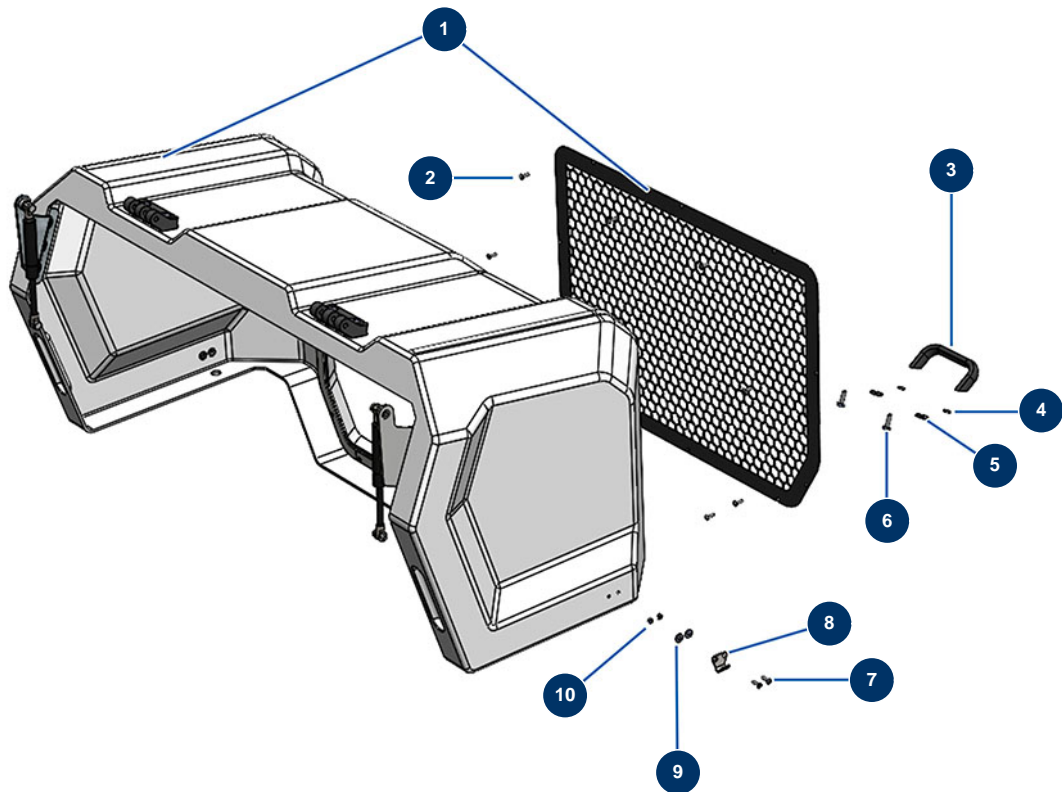

X-SCREED D60 dry screed machine - stage V 42kW - Rear bonnet

Détails des pièces

Pos.	Référence	Désignation
1	20639	Complete X-SCREED small model rear bonnet
2	11735	Inox mushroom head screw M 5 x 16
3	20529	
4	80269	Grower washer ø 8
5	30292	ø 8 inox large washer
6	11544	THEF 8 x 25 screw
7	90130	5 x 16 countersunk head screw
8	13111	Large hood locking adjustable locking clamp - C.P 60
9	30290	ø 5 large washer
10	70086	M 5 nylstop inox nut