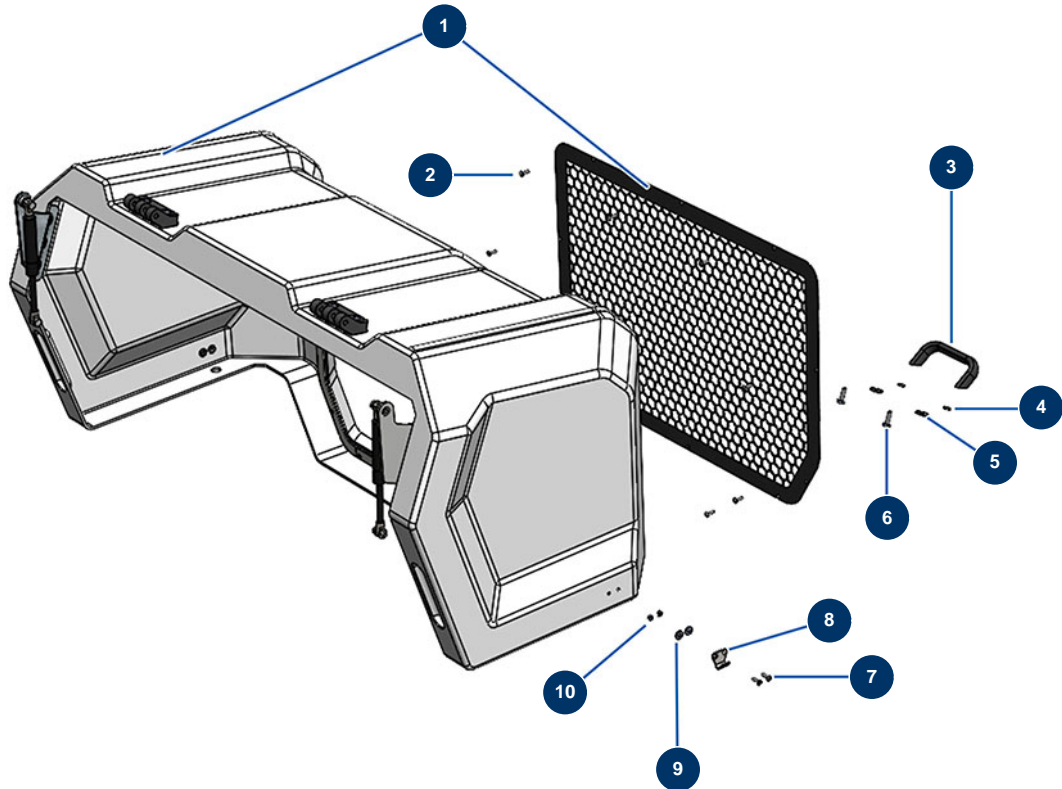

## X-SCREED D60 dry screed machine - stage V 42kW - Rear bonnet

### Détails des pièces

Pos.	Référence	Désignation
1	20639	Complete X-SCREED small model rear bonnet
2	11735	Inox mushroom head screw M 5 x 16
3	20529	
4	80269	Grower washer ø 8
5	30292	ø 8 inox large washer
6	11544	THEF 8 x 25 screw
7	90130	5 x 16 countersunk head screw
8	13111	Large hood locking adjustable locking clamp - C.P 60
9	30290	ø 5 large washer
10	70086	M 5 nylstop inox nut