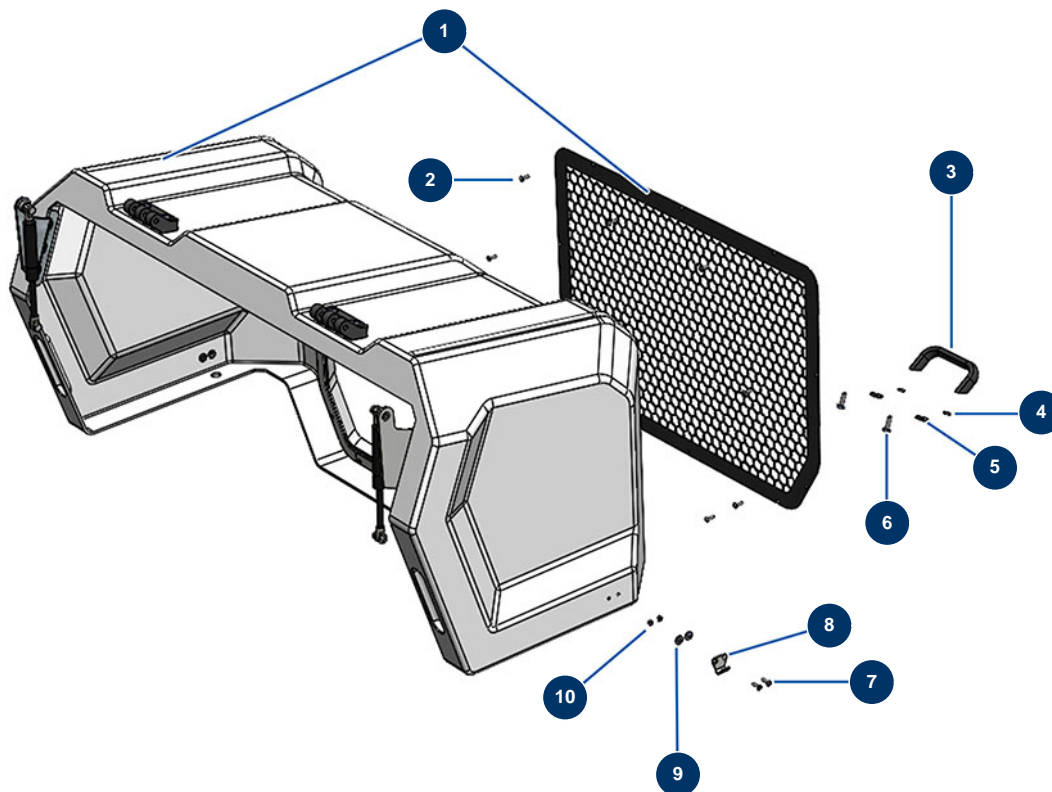

X-SCREED D60 dry screed machine - stage V 42kW - Rear bonnet

Détails des pièces

Pos.	Référence	Désignation
1	20639	Complete X-SCREED small model rear bonnet
2	11735	Inox mushroom head screw M 5 x 16
3	20529	
4	80269	Grower washer ø 8
5	30292	ø 8 inox large washer
6	11544	THEF 8 x 25 screw
7	90130	5 x 16 countersunk head screw
8	13111	Large hood locking adjustable locking clamp - C.P 60
9	30290	ø 5 large washer
10	70086	M 5 nylstop inox nut