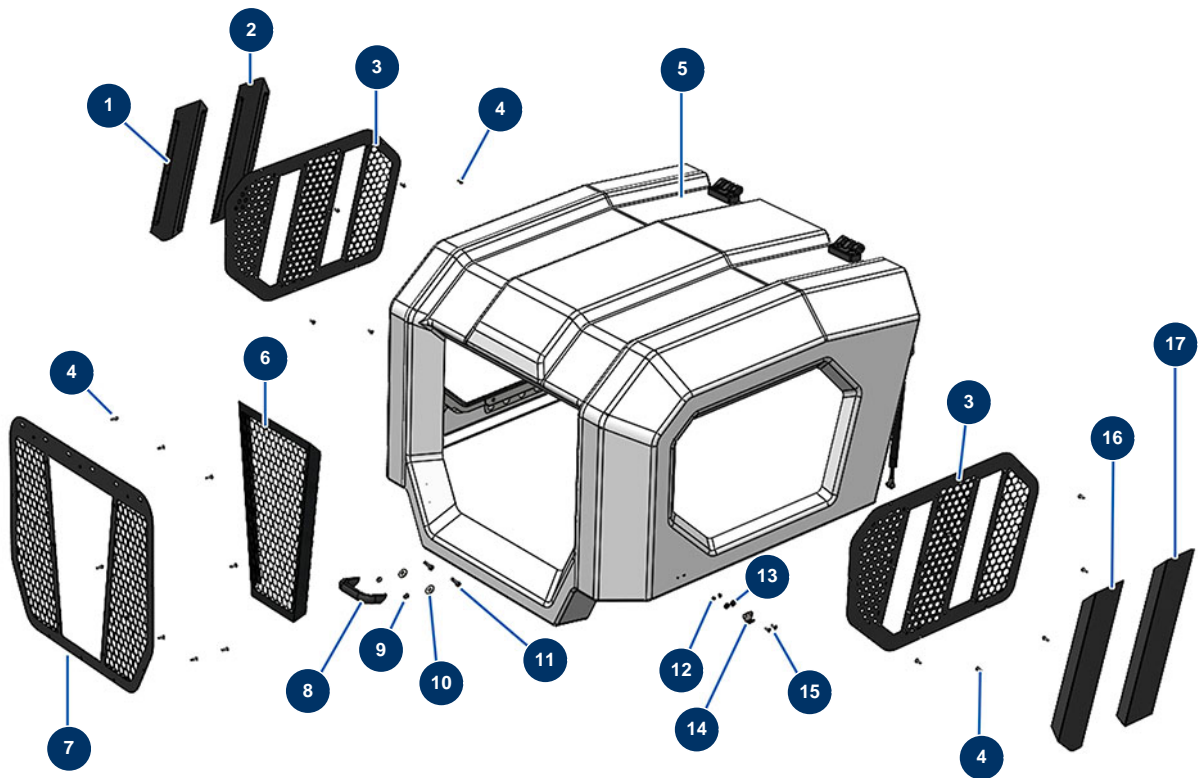

## X-SCREED D60 dry screed machine - stage V 42kW - Front bonnet

### Détails des pièces

Pos.	Référence	Désignation
1	C23094CST	
2	C23095CST	
3	C23098CST	
3	C23098	3
4	11735	Inox mushroom head screw M 5 x 16
5	20638	Complete X-SCREED large model front bonnet
6	C23092CST	
7	C23093CST	
8	20529	
9	80269	Grower washer ø 8
10	30292	ø 8 inox large washer
11	11544	THEF 8 x 25 screw
12	70086	M 5 nylstop inox nut

<b>Pos.</b>	<b>Référence</b>	<b>Désignation</b>
13	30290	∅ 5 large washer
14	13111	Large hood locking adjustable locking clamp - C.P 60
15	90130	5 x 16 countersunk head screw
16	C23096CST	
17	C23097CST	